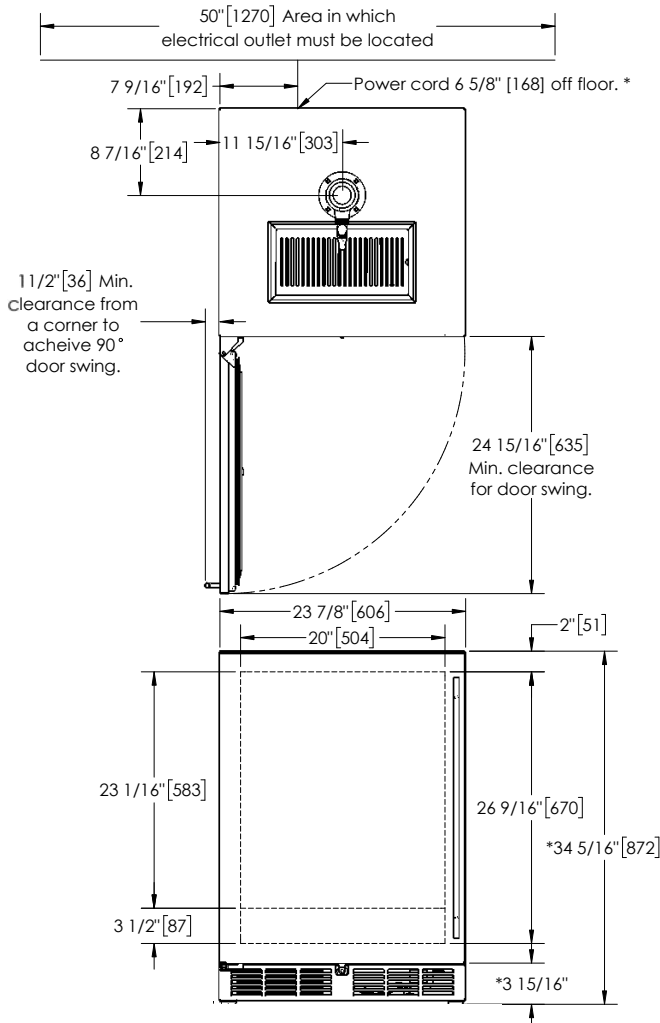

### HC24TB/TO FEATURES

- Available with stainless steel solid door or panel ready solid door
- Industry Exclusive Perlick patented stainless steel 630SS Forward Sealing Beer Faucet
- Air-cooled tower keeps beer cold from keg to tap
- Stores (1) 1/4 barrel or (2) 1/6 barrels
- Complete, self-contained beer system
- Portable drainer; no plumbing required
- 1- or 2- faucet tapping kit
- Low profile coupler for "D" system keg values and 630SS standard beer faucet included
- Beer Dispenser temperature 33° - 42°F

One 1/4 barrel  
(standard or slim)

Two 1/6 barrel

## PRODUCT SPECIFICATIONS

Product Width	23-7/8" (606 mm.)
Product Height	34-1/4" (870 mm.)
Product Depth	24" (610 mm.)
Opening Width	24" (610 mm.)
Opening Height	34-1/2" (876 mm.)
Opening Depth**	24-7/8" (632 mm.)
Refrigerated Volume	5.2 cu. ft.
Door Swing Clearance	25" (635 mm.) minimum
Electrical	115V, 60Hz., 1 Phase, 2.3 amps
Compressor	525 BTU, standard
Plumbing	None Required
Annual Energy Usage	305 kWh
Shipping Weight	222 lbs (100.7 kg.)

\*\* Includes 7/8" plug clearance. To achieve 24" depth, you must recess the plug into the wall directly behind the unit.