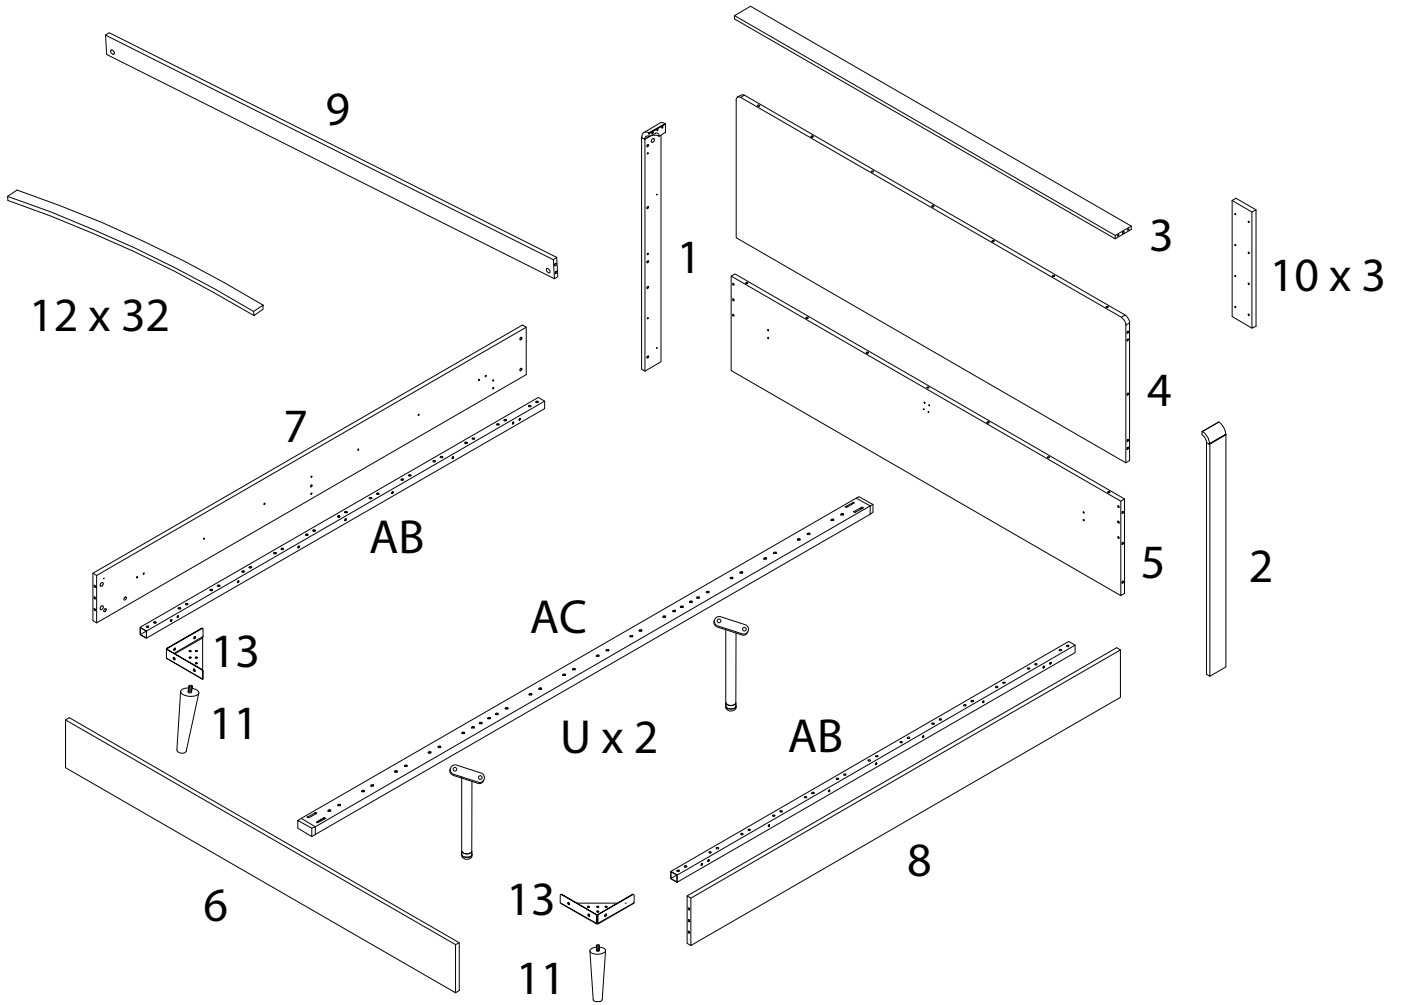

1	2	3	4	5	6
x 1	x 1	x 1	x 1	x 1	x 1

7	8	9	10	11	12	13
x 1	x 1	x 1	x 3	x 2	x 32	x 2