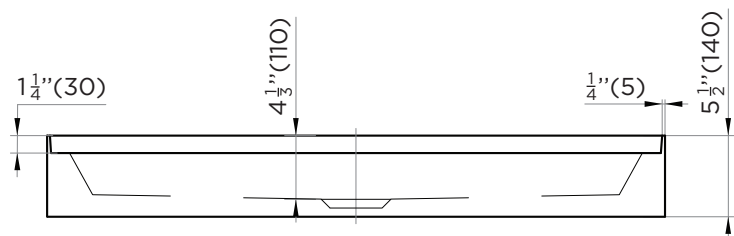

SPECIFICATIONS / TECHNICAL DATA

SHOWER BASE

SINGLE THRESHOLD

ATTENTION! Dimensions may vary by up to 3/8". It is highly recommended to pull all dimensions of actual model for installation and measuring purposes.