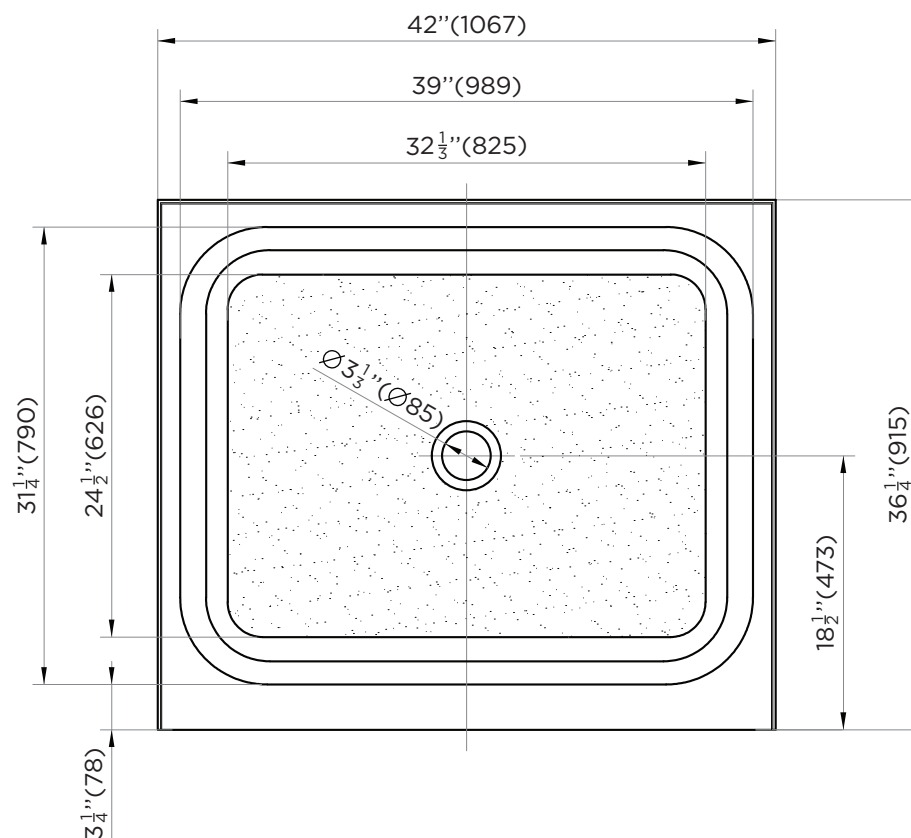

SPECIFICATIONS / TECHNICAL DATA

SHOWER BASE

SINGLE THRESHOLD

ATTENTION! Dimensions may vary by up to 3/8". It is highly recommended to pull all dimensions of actual model for installation and measuring purposes.

MODEL# SBA4236W-F