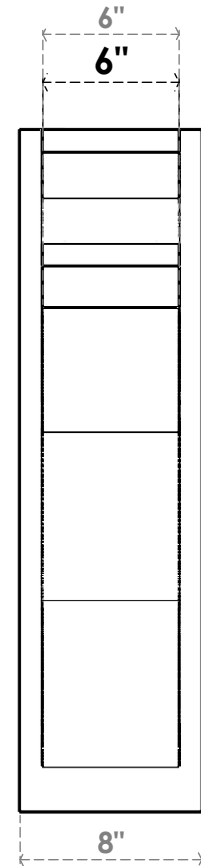

ITEM NUMBER: OUTUROC060X080X26000X30000X060X020X060FST04RCPR

6"W TOP X 8"W BACK X 26"D X 30"H X 6"T TOP X 2"T BACK TIMBERTHANE ROUGH CEDAR FUNSTON FAUX WOOD OPEN OUTLOOKER, TRADITIONAL TOP AND BLOCK BACK, 6"W CLOSED BRACE, PRIMED TAN

SIDE PROFILE

FRONT PROFILE

ISOMETRIC

EKENA MILLWORK
2300 WEST MAIN ST.
CLARKSVILLE, TX 75426
TOLL FREE: 866-607-0453
WWW.EKENAMILLWORK.COM

NOTES

1. INSTALLATION TO BE COMPLETED IN ACCORDANCE WITH MANUFACTURER'S SPECIFICATIONS.
2. DRAWING MAY NOT BE TO SCALE
3. THIS DRAWING IS INTENDED FOR DESIGN AND PLANNING PURPOSES ONLY.
4. ALL INFORMATION CONTAINED HEREIN WAS CURRENT AT THE TIME OF DEVELOPMENT BUT MUST BE REVIEWED AND APPROVED BY THE PRODUCT MANUFACTURER TO BE CONSIDERED ACCURATE.
5. TIMBERTHANE ARCHITECTURAL PRODUCTS ARE MADE FROM HIGH DENSITY URETHANE AND COME FACTORY PRIMED