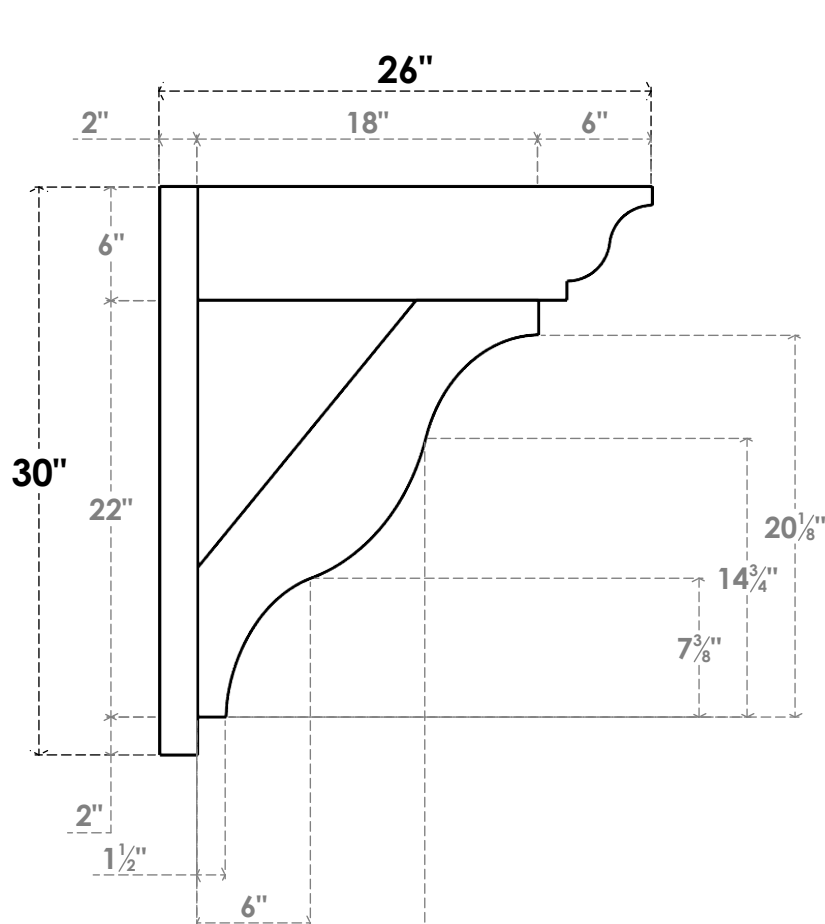

ITEM NUMBER: OUTUROC060X080X26000X30000X060X020X060FST04RCPR

6"W TOP X 8"W BACK X 26"D X 30"H X 6"T TOP X 2"T BACK TIMBERTHANE ROUGH CEDAR FUNSTON FAUX WOOD OPEN OUTLOOKER, TRADITIONAL TOP AND BLOCK BACK, 6"W CLOSED BRACE, PRIMED TAN

SIDE PROFILE

FRONT PROFILE

ISOMETRIC

EKENA MILLWORK
2300 WEST MAIN ST.
CLARKSVILLE, TX 75426
TOLL FREE: 866-607-0453
WWW.EKENAMILLWORK.COM

NOTES

1. INSTALLATION TO BE COMPLETED IN ACCORDANCE WITH MANUFACTURER'S SPECIFICATIONS.
2. DRAWING MAY NOT BE TO SCALE
3. THIS DRAWING IS INTENDED FOR DESIGN AND PLANNING PURPOSES ONLY.
4. ALL INFORMATION CONTAINED HEREIN WAS CURRENT AT THE TIME OF DEVELOPMENT BUT MUST BE REVIEWED AND APPROVED BY THE PRODUCT MANUFACTURER TO BE CONSIDERED ACCURATE.
5. TIMBERTHANE ARCHITECTURAL PRODUCTS ARE MADE FROM HIGH DENSITY URETHANE AND COME FACTORY PRIMED