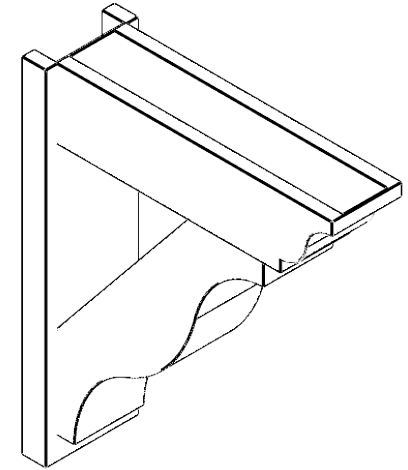

ITEM NUMBER: OUTUROC060X080X26000X30000X060X020X060FST04RCPR

6"W TOP X 8"W BACK X 26"D X 30"H X 6"T TOP X 2"T BACK TIMBERTHANE ROUGH CEDAR FUNSTON FAUX WOOD OPEN OUTLOOKER, TRADITIONAL TOP AND BLOCK BACK, 6"W CLOSED BRACE, PRIMED TAN

SIDE PROFILE

FRONT PROFILE

ISOMETRIC

EKENA MILLWORK
2300 WEST MAIN ST.
CLARKSVILLE, TX 75426
TOLL FREE: 866-607-0453
WWW.EKENAMILLWORK.COM

NOTES

1. INSTALLATION TO BE COMPLETED IN ACCORDANCE WITH MANUFACTURER'S SPECIFICATIONS.
2. DRAWING MAY NOT BE TO SCALE
3. THIS DRAWING IS INTENDED FOR DESIGN AND PLANNING PURPOSES ONLY.
4. ALL INFORMATION CONTAINED HEREIN WAS CURRENT AT THE TIME OF DEVELOPMENT BUT MUST BE REVIEWED AND APPROVED BY THE PRODUCT MANUFACTURER TO BE CONSIDERED ACCURATE.
5. TIMBERTHANE ARCHITECTURAL PRODUCTS ARE MADE FROM HIGH DENSITY URETHANE AND COME FACTORY PRIMED