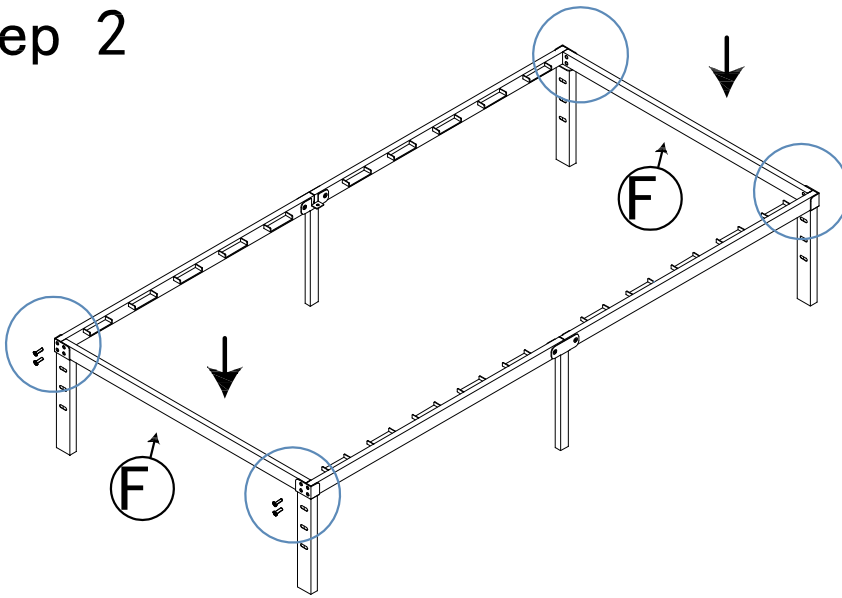

Wooden Slats Platform Bed Set-up Instruction

Size: Twin/Twin XL
(W-01/02)

Bed Frame Parts List

Accessories List

Step 1

Step 2

Step 3

Step 4