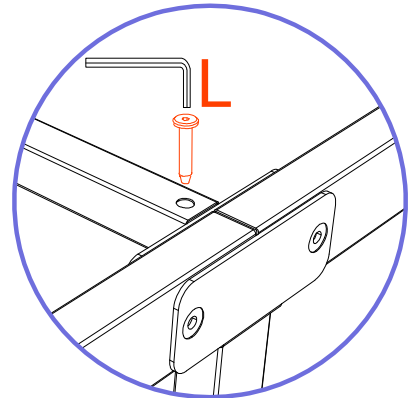

Wooden Slats Platform Bed Set-up Instruction

Size: Twin/Twin XL
(W-01/02)

Bed Frame Parts List

Accessories List

Step 1

Step 2

Step 3

Step 4

In the last step, please make sure all the screws are tightened!