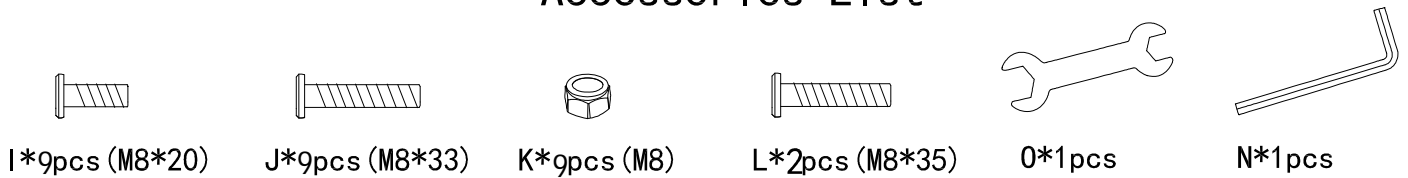

Wooden Slats Platform Bed Set-up Instruction

Size: Twin/Twin XL
(W-01/02)

Bed Frame Parts List

Accessories List

Step 1

Step 2

Step 3

Step 4