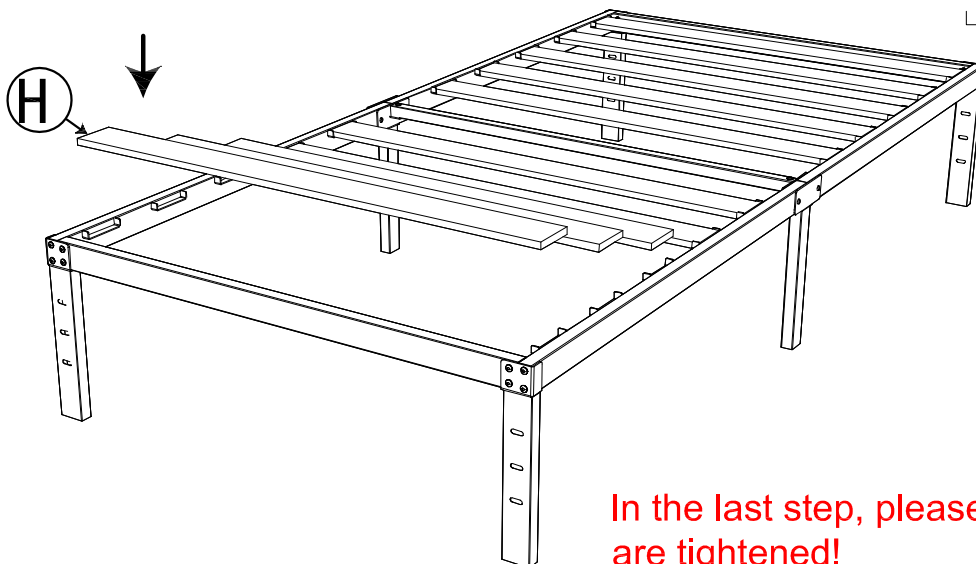

Wooden Slats Platform Bed Set-up Instruction

Size: Twin/Twin XL
(W-01/02)

Bed Frame Parts List

Accessories List

Step 1

Step 2

Step 3

Step 4