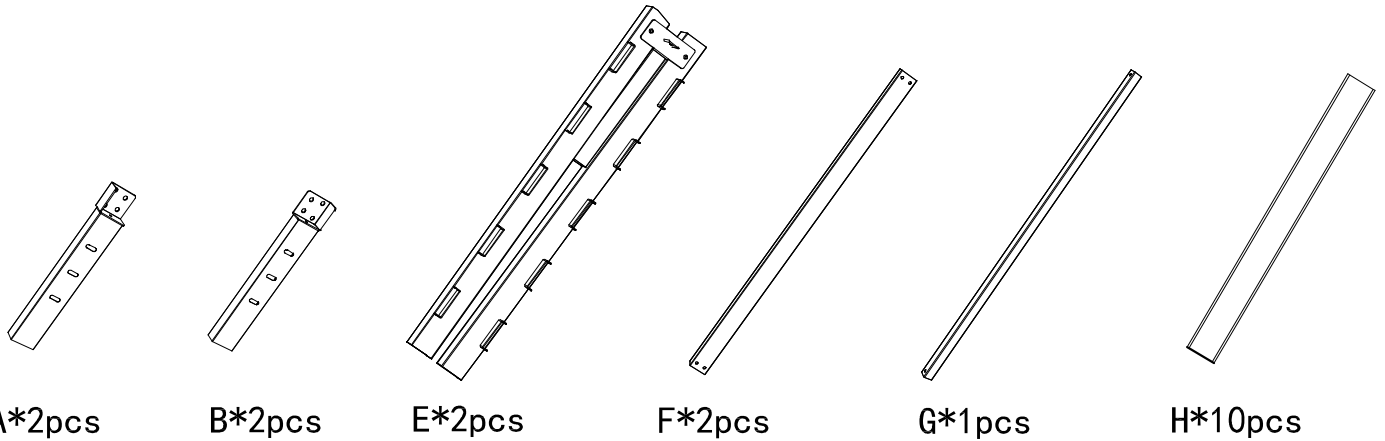

Wooden Slats Platform Bed Set-up Instruction

Size: Twin/Twin XL
(W-01/02)

Bed Frame Parts List

Accessories List

Step 1

Step 2

Step 3

Step 4

In the last step, please make sure all the screws are tightened!