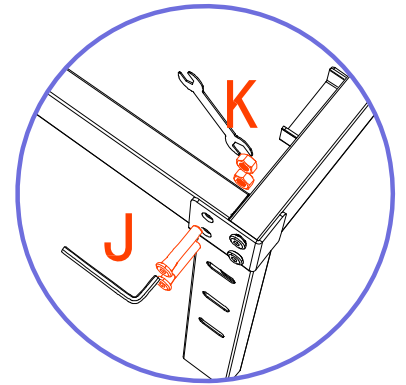

Wooden Slats Platform Bed Set-up Instruction

Size: Twin/Twin XL
(W-01/02)

Bed Frame Parts List

Accessories List

Step 1

Step 2

Step 3

Step 4

In the last step, please make sure all the screws are tightened!