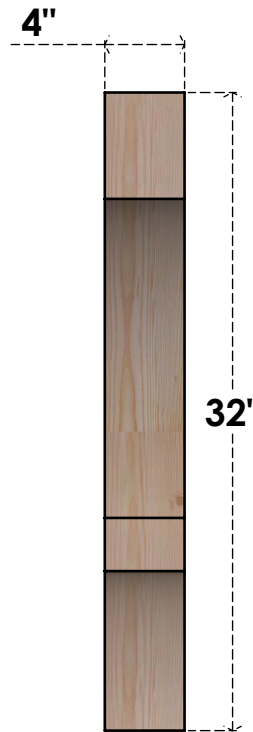

# BRC04X26X32BOA00RDF

4"W X 26"D X 32"H BALBOA ROUGH SAWN BRACE, DOUGLAS FIR

**SIDE**

**FRONT**

EKENA MILLWORK  
 2300 WEST MAIN ST.  
 CLARKSVILLE, TX 75426  
 TOLL FREE: 866-607-0453  
 WWW.EKENAMILLWORK.COM

**NOTES**

1. INSTALLATION TO BE COMPLETED IN ACCORDANCE WITH MANUFACTURER'S SPECIFICATIONS.
2. DRAWING MAY NOT BE TO SCALE
3. THIS DRAWING IS INTENDED FOR DESIGN AND PLANNING PURPOSES ONLY.
4. ALL INFORMATION CONTAINED HEREIN WAS CURRENT AT THE TIME OF DEVELOPMENT BUT MUST BE REVIEWED AND APPROVED BY THE PRODUCT MANUFACTURER TO BE CONSIDERED ACCURATE.
5. PRODUCTS ARE NOT KILN DRIED. THIS ITEM IS UNIQUE AND WILL CONTAIN THE NATURAL VARIATIONS THAT THE WOOD SPECIES OFFERS. THIS MAY RESULT IN VARIATIONS UP TO 1/4"