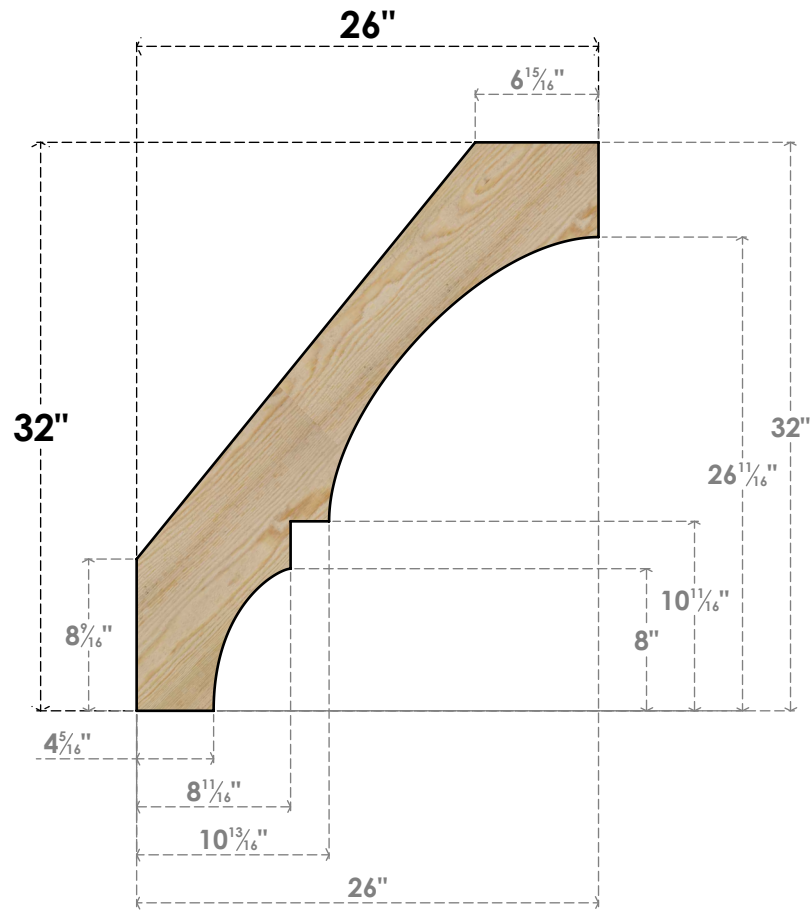

# BRC04X26X32BOA00RDF

4"W X 26"D X 32"H BALBOA ROUGH SAWN BRACE, DOUGLAS FIR

**SIDE**

**FRONT**

EKENA MILLWORK  
 2300 WEST MAIN ST.  
 CLARKSVILLE, TX 75426  
 TOLL FREE: 866-607-0453  
 WWW.EKENAMILLWORK.COM

**NOTES**

1. INSTALLATION TO BE COMPLETED IN ACCORDANCE WITH MANUFACTURER'S SPECIFICATIONS.
2. DRAWING MAY NOT BE TO SCALE
3. THIS DRAWING IS INTENDED FOR DESIGN AND PLANNING PURPOSES ONLY.
4. ALL INFORMATION CONTAINED HEREIN WAS CURRENT AT THE TIME OF DEVELOPMENT BUT MUST BE REVIEWED AND APPROVED BY THE PRODUCT MANUFACTURER TO BE CONSIDERED ACCURATE.
5. PRODUCTS ARE NOT KILN DRIED. THIS ITEM IS UNIQUE AND WILL CONTAIN THE NATURAL VARIATIONS THAT THE WOOD SPECIES OFFERS. THIS MAY RESULT IN VARIATIONS UP TO 1/4"