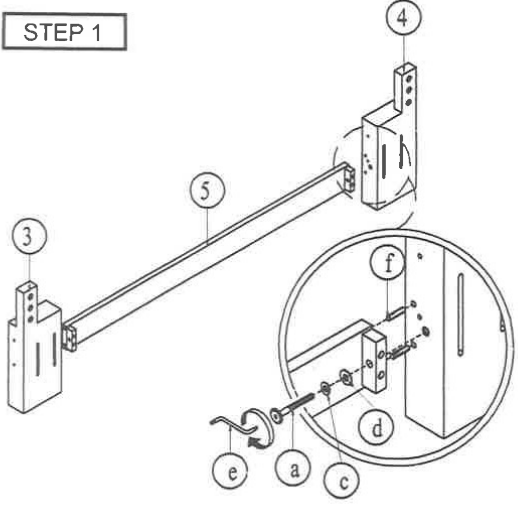

QUEEN / FULL HEADBOARD

QUEEN FOOTBOARD

QUEEN RAILS

Assembly Instruction

A . Components :

- 1. Headboard Panel 1 x
- 2. Footboard Panel 1 x
- 3. HB Right Leg 1 x
- 4. HB Left Leg 1 x
- 5. Stretcher 1 x
- 6. Bed Rail 2 x
- 7. Slat 4 x
- 8. Slat Support 4 x
- 9. Back Support 2 x

B . Hardware :

- a. Allen Bolt Short 2 x
- b. Allen Bolt Long 6 x
- c. Lock Washer 8 x
- d. Flat Washer 8 x
- e. Allen Key 1 x
- f. Dowel 4 x
- g. Screw JP 8 x
- h. Stud Bolt 8 x
- i. Square Washer 8 x
- j. Hex Nut 8 x
- k. Wrench 1 x
- l. Fischer 4 x
- m. Screw JF 4 x

B . Tool Required :

- 1. Screw Driver = (not included)

QUEEN / FULL HEADBOARD

QUEEN FOOTBOARD

QUEEN RAILS

STEP 4

STEP 5