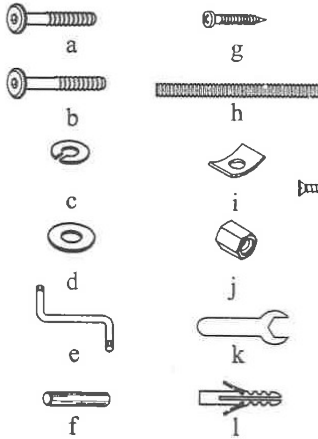

QUEEN / FULL HEADBOARD

QUEEN FOOTBOARD

QUEEN RAILS

Assembly Instruction

A . Components :

- 1. Headboard Panel 1 x
- 2. Footboard Panel 1 x
- 3. HB Right Leg 1 x
- 4. HB Left Leg 1 x
- 5. Stretcher 1 x
- 6. Bed Rail 2 x
- 7. Slat 4 x
- 8. Slat Support 4 x
- 9. Back Support 2 x

B . Hardware :

- a. Allen Bolt Short 2 x
- b. Allen Bolt Long 6 x
- c. Lock Washer 8 x
- d. Flat Washer 8 x
- e. Allen Key 1 x
- f. Dowel 4 x
- g. Screw JP 8 x
- h. Stud Bolt 8 x
- i. Square Washer 8 x
- j. Hex Nut 8 x
- k. Wrench 1 x
- l. Fischer 4 x
- m. Screw JF 4 x

B . Tool Required :

- 1. Screw Driver = (not included)

QUEEN / FULL HEADBOARD

QUEEN FOOTBOARD

QUEEN RAILS

STEP 4

STEP 5