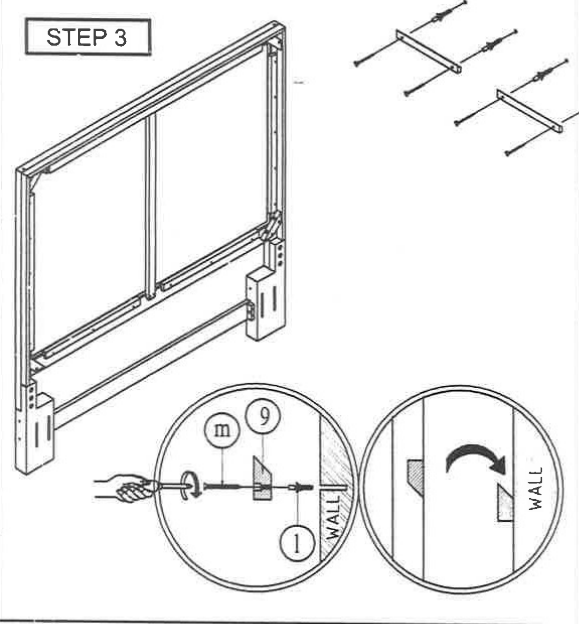

QUEEN / FULL HEADBOARD

QUEEN FOOTBOARD

QUEEN RAILS

Assembly Instruction

A . Components :

- 1. Headboard Panel 1 x
- 2. Footboard Panel 1 x
- 3. HB Right Leg 1 x
- 4. HB Left Leg 1 x
- 5. Stretcher 1 x
- 6. Bed Rail 2 x
- 7. Slat 4 x
- 8. Slat Support 4 x
- 9. Back Support 2 x

B . Hardware :

- a. Allen Bolt Short 2 x
- b. Allen Bolt Long 6 x
- c. Lock Washer 8 x
- d. Flat Washer 8 x
- e. Allen Key 1 x
- f. Dowel 4 x
- g. Screw JP 8 x
- h. Stud Bolt 8 x
- i. Square Washer 8 x
- j. Hex Nut 8 x
- k. Wrench 1 x
- l. Fischer 4 x
- m. Screw JF 4 x

B . Tool Required :

- 1. Screw Driver = (not included)

QUEEN / FULL HEADBOARD

QUEEN FOOTBOARD

QUEEN RAILS

STEP 4

STEP 5