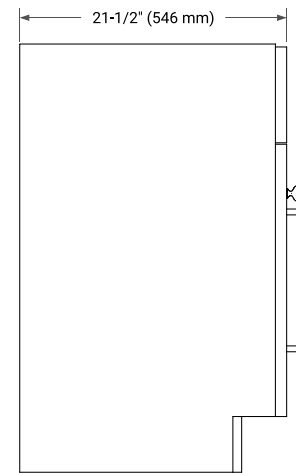

54" SINGLE SINK BASE CABINET

BASE CABINET DIMENSIONS

54" W x 21.5" D x 34.5" H

FEATURES

- Solid wood frame & plywood panels
- Dovetail drawers and joints
- Soft closing doors & drawers

HARDWARE FINISHES*

Brushed Nickel Satin Brass Matte Black Polished Chrome

PLAN VIEW

54" SINGLE RECTANGLE SINK COUNTERTOP WITH 1.5 IN. THICKNESS

OVERALL DIMENSIONS

54.25" W x 22" D x 1.5" H

COUNTERTOP OPTIONS

Carrara White Quartz

FEATURES

- Solid countertop with mitered edges & seams
- Undermount white rectangular sink
- Pre-drilled for 8" widespread faucet

INCLUDED

- Countertop
- Matching Backsplash
- Rectangle Sink

COUNTERTOP PLAN VIEW

EDGE SIDE VIEW

THREE DIMENSIONAL COUNTERTOP VIEW