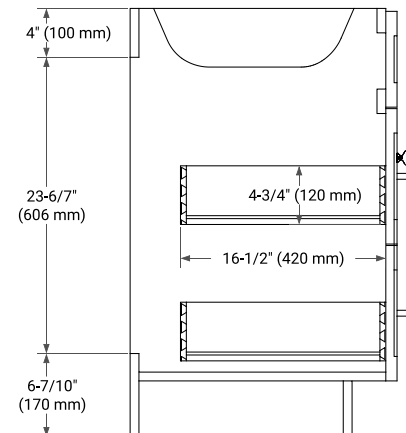

54" SINGLE SINK BASE CABINET

BASE CABINET DIMENSIONS

54" W x 21.5" D x 34.5" H

FEATURES

- Solid wood frame & plywood panels
- Dovetail drawers and joints
- Soft closing doors & drawers

HARDWARE FINISHES*

Brushed Nickel Satin Brass Matte Black Polished Chrome

PLAN VIEW

54" SINGLE RECTANGLE SINK COUNTERTOP WITH 1.5 IN. THICKNESS

OVERALL DIMENSIONS

54.25" W x 22" D x 1.5" H

COUNTERTOP OPTIONS

Carrara White Quartz

FEATURES

- Solid countertop with mitered edges & seams
- Undermount white rectangular sink
- Pre-drilled for 8" widespread faucet

INCLUDED

- Countertop
- Matching Backsplash
- Rectangle Sink

COUNTERTOP PLAN VIEW

EDGE SIDE VIEW

THREE DIMENSIONAL COUNTERTOP VIEW