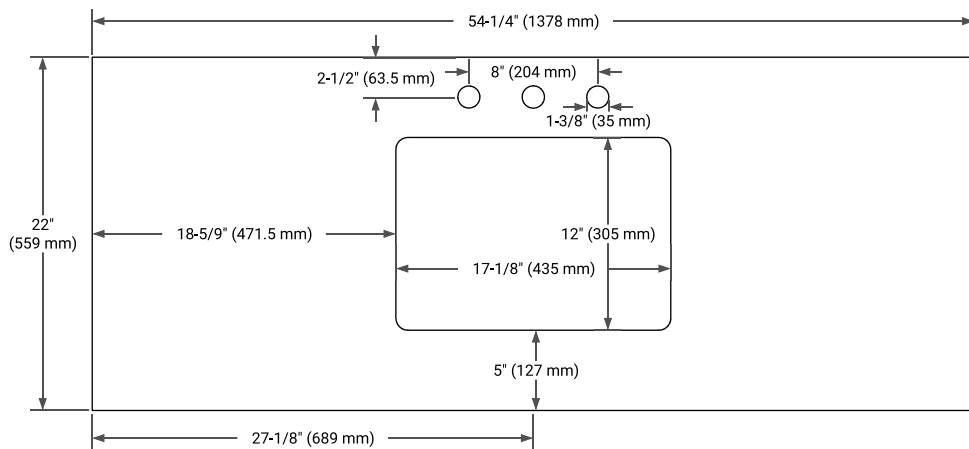

PLAN VIEW

54" SINGLE RECTANGLE SINK COUNTERTOP WITH 1.5 IN. THICKNESS

OVERALL DIMENSIONS

54.25" W x 22" D x 1.5" H

COUNTERTOP OPTIONS

Carrara White Quartz

FEATURES

- Solid countertop with mitered edges & seams
- Undermount white rectangular sink
- Pre-drilled for 8" widespread faucet

INCLUDED

- Countertop
- Matching Backsplash
- Rectangle Sink

COUNTERTOP PLAN VIEW

EDGE SIDE VIEW

THREE DIMENSIONAL COUNTERTOP VIEW