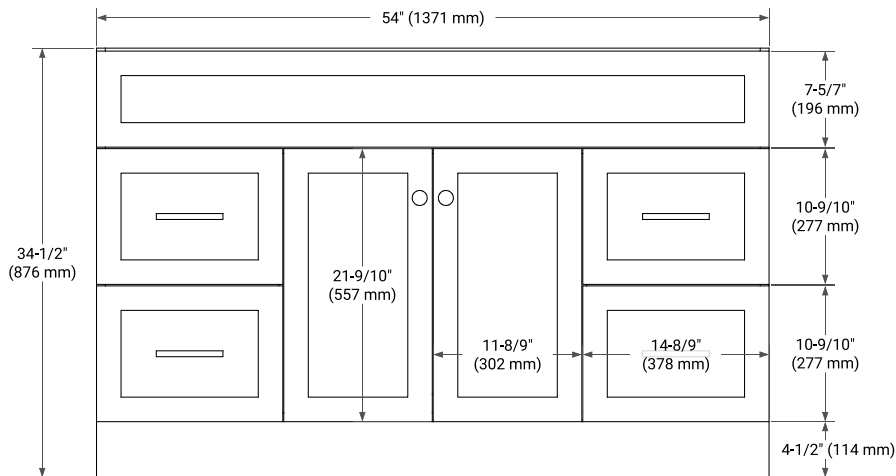

54" SINGLE SINK BASE CABINET

BASE CABINET DIMENSIONS

54" W x 21.5" D x 34.5" H

FEATURES

- Solid wood frame & plywood panels
- Dovetail drawers and joints
- Soft closing doors & drawers

HARDWARE FINISHES*

Brushed Nickel   Satin Brass   Matte Black   Polished Chrome

Hardware comes preinstalled with the illustrated option. Other finishes are available on our online store if you prefer a different one.

AVAILABLE COLORS

White   Grey   Midnight Blue   Black

FRONT VIEW

SIDE VIEW

PLAN VIEW