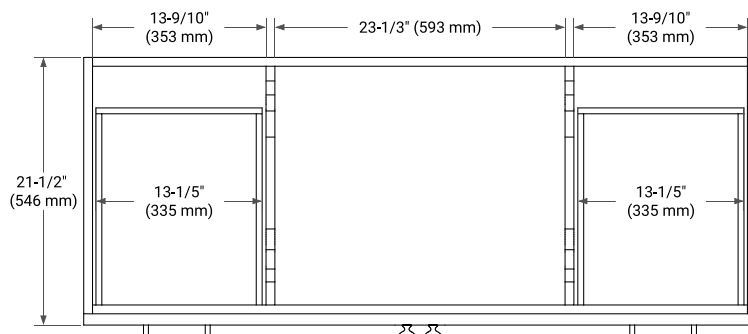

54" SINGLE SINK BASE CABINET

BASE CABINET DIMENSIONS

54" W x 21.5" D x 34.5" H

FEATURES

- Solid wood frame & plywood panels
- Dovetail drawers and joints
- Soft closing doors & drawers

HARDWARE FINISHES*

Brushed Nickel Satin Brass Matte Black Polished Chrome

PLAN VIEW

54" SINGLE RECTANGLE SINK COUNTERTOP WITH 1.5 IN. THICKNESS

OVERALL DIMENSIONS

54.25" W x 22" D x 1.5" H

COUNTERTOP OPTIONS

Carrara White Quartz

FEATURES

- Solid countertop with mitered edges & seams
- Undermount white rectangular sink
- Pre-drilled for 8" widespread faucet

INCLUDED

- Countertop
- Matching Backsplash
- Rectangle Sink

COUNTERTOP PLAN VIEW

EDGE SIDE VIEW

THREE DIMENSIONAL COUNTERTOP VIEW