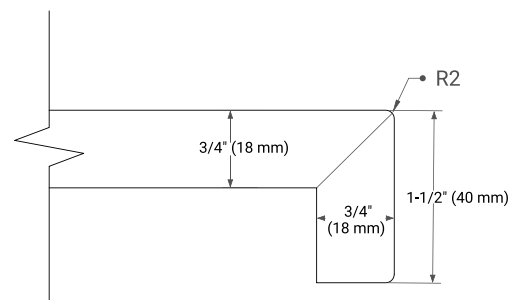

PLAN VIEW

54" SINGLE RECTANGLE SINK COUNTERTOP WITH 1.5 IN. THICKNESS

OVERALL DIMENSIONS

54.25" W x 22" D x 1.5" H

COUNTERTOP OPTIONS

Carrara White Quartz

FEATURES

- Solid countertop with mitered edges & seams
- Undermount white rectangular sink
- Pre-drilled for 8" widespread faucet

INCLUDED

- Countertop
- Matching Backsplash
- Rectangle Sink

COUNTERTOP PLAN VIEW

EDGE SIDE VIEW

THREE DIMENSIONAL COUNTERTOP VIEW