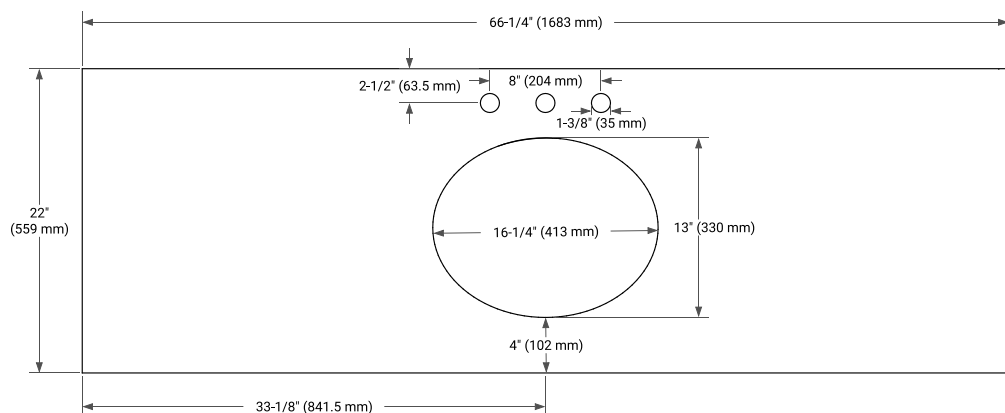

66" SINGLE OVAL SINK COUNTERTOP WITH 1.5 IN. THICKNESS

OVERALL DIMENSIONS

66.25" W x 22" D x 1.5" H

COUNTERTOP OPTIONS

FEATURES

- Solid countertop with mitered edges & seams
- Undermount white oval sink
- Pre-drilled for 8" widespread faucet

INCLUDED

- Countertop
- Matching Backsplash
- Oval Sink

COUNTERTOP PLAN VIEW