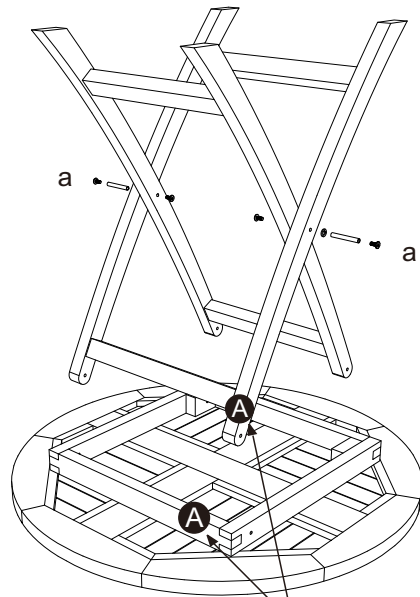

Assembly Intruction

INTRUCTION DE MONTAGE
MONTAGEANLEITUNG
SAMLEVEJLEDNING

1

**MAKE SURE THE LETTERS
MATCH BEFORE ASSEMBLING**

2

3

Hardware

a

BOLT 2,36' (4 pcs)

b

BOLT 1,8' (2 pcs)

Tool

Socket Wrench 4mm

Total Section

2 Section

Make sure to use Glue (Included) on all
wood joints before assembly