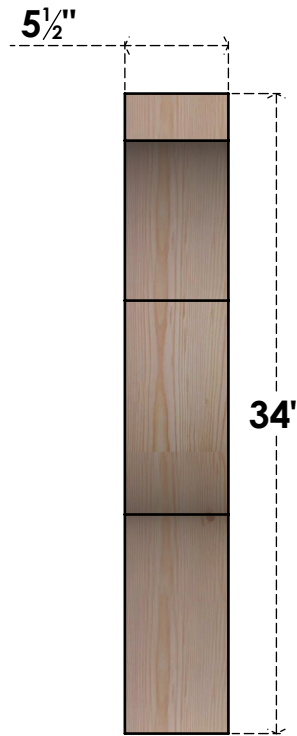

BRC06X26X34FST00SDF

5 1/2"W X 26"D X 34"H FUNSTON SMOOTH BRACE, DOUGLAS FIR

SIDE

FRONT

EKENA MILLWORK
 2300 WEST MAIN ST.
 CLARKSVILLE, TX 75426
 TOLL FREE: 866-607-0453
 WWW.EKENAMILLWORK.COM

NOTES

1. INSTALLATION TO BE COMPLETED IN ACCORDANCE WITH MANUFACTURER'S SPECIFICATIONS.
2. DRAWING MAY NOT BE TO SCALE
3. THIS DRAWING IS INTENDED FOR DESIGN AND PLANNING PURPOSES ONLY.
4. ALL INFORMATION CONTAINED HEREIN WAS CURRENT AT THE TIME OF DEVELOPMENT BUT MUST BE REVIEWED AND APPROVED BY THE PRODUCT MANUFACTURER TO BE CONSIDERED ACCURATE.
5. PRODUCTS ARE NOT KILN DRIED. THIS ITEM IS UNIQUE AND WILL CONTAIN THE NATURAL VARIATIONS THAT THE WOOD SPECIES OFFERS. THIS MAY RESULT IN VARIATIONS UP TO 1/4"