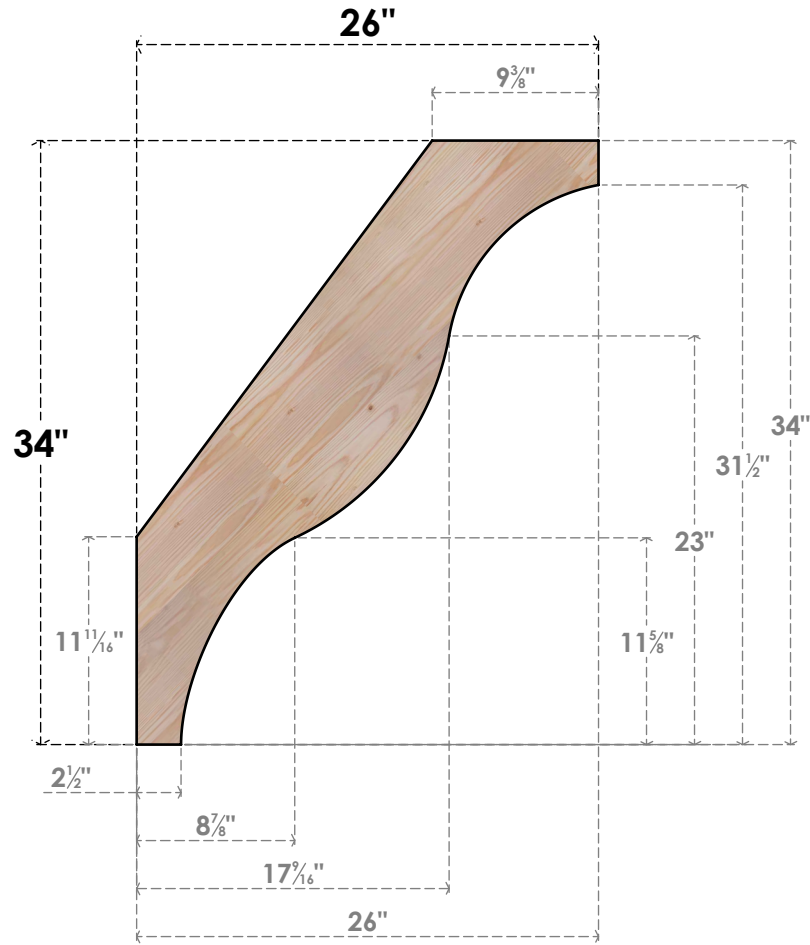

BRC06X26X34FST00SDF

5 1/2"W X 26"D X 34"H FUNSTON SMOOTH BRACE, DOUGLAS FIR

SIDE

FRONT

EKENA MILLWORK
 2300 WEST MAIN ST.
 CLARKSVILLE, TX 75426
 TOLL FREE: 866-607-0453
 WWW.EKENAMILLWORK.COM

NOTES

1. INSTALLATION TO BE COMPLETED IN ACCORDANCE WITH MANUFACTURER'S SPECIFICATIONS.
2. DRAWING MAY NOT BE TO SCALE
3. THIS DRAWING IS INTENDED FOR DESIGN AND PLANNING PURPOSES ONLY.
4. ALL INFORMATION CONTAINED HEREIN WAS CURRENT AT THE TIME OF DEVELOPMENT BUT MUST BE REVIEWED AND APPROVED BY THE PRODUCT MANUFACTURER TO BE CONSIDERED ACCURATE.
5. PRODUCTS ARE NOT KILN DRIED. THIS ITEM IS UNIQUE AND WILL CONTAIN THE NATURAL VARIATIONS THAT THE WOOD SPECIES OFFERS. THIS MAY RESULT IN VARIATIONS UP TO 1/4"