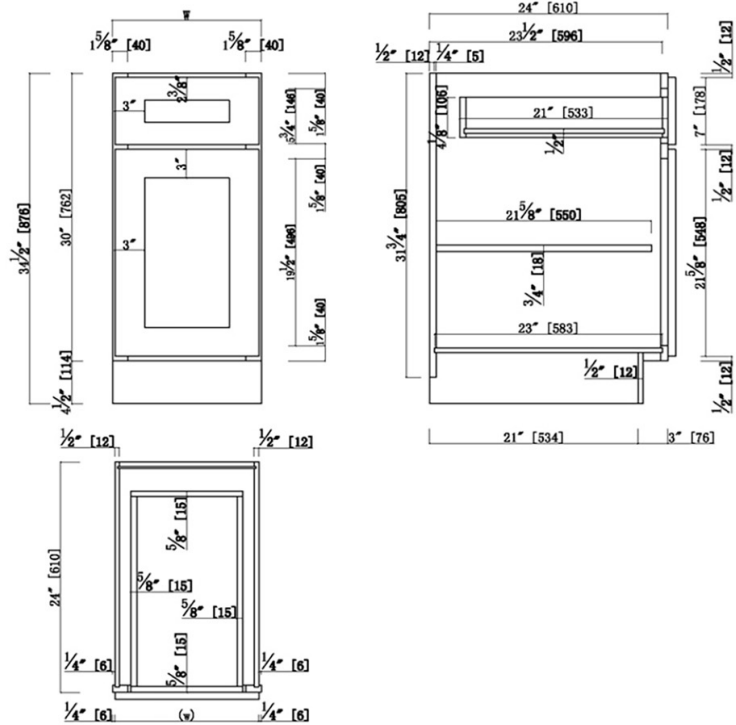

Unassembled Shaker Base Kitchen Cabinet 12x34.5x24

SPECIFICATIONS

<b>MATERIAL CONSTRUCTION:</b>	Wood	<b>NUMBER OF SHELVES:</b>	1
<b>WOOD SPECIES:</b>	Maple	<b>SHELF STYLE:</b>	Flat
<b>ASSEMBLED DIMENSIONS:</b>	34.5" H x 12" L x 24" D	<b>ADJUSTIBLE SHELVES:</b>	Yes
<b>ASSEMBLED WEIGHT:</b>	40.33 lbs.	<b>SHELF ADJUSTIBILITY INCREMENTS:</b>	2.5"
<b>KITCHEN CABINET TYPE:</b>	Base	<b>SHELF DIMENSIONS:</b>	10.5" W x 21.625" D
<b>MOUNTING TYPE:</b>	Floor Mount	<b>SHELF THICKNESS:</b>	0.75"
<b>CONSTRUCTION TYPE:</b>	Face Frame	<b>SHELF MATERIAL:</b>	Plywood
<b>HINGE STYLE:</b>	Soft Close	<b>FACE FRAME MATERIAL:</b>	Solid Maple
<b>DOOR STYLE:</b>	1 HDF shaker door, reversible	<b>SIDES MATERIAL:</b>	Plywood
<b>DRAWER DIMENSIONS 1:</b>	4.17" H x 21" L x 8.46" D	<b>BOTTOM MATERIAL:</b>	Plywood
<b>DRAWER DIMENSIONS 2:</b>	N/A	<b>BACK PANEL MATERIAL:</b>	Plywood
<b>DRAWER DIMENSIONS 3:</b>	N/A	<b>BACK BRACE MATERIAL:</b>	Wood
<b>DWR BOX MATERIAL:</b>	SOLID WOOD	<b>TOE KICK INSET WIDTH:</b>	3"
<b>DWR CONSTRUCTION:</b>	Dove Tail	<b>TOOLS NEEDED FOR INSTALLATION:</b>	Phillips Screwdriver Mallet Wood Glue
<b>DWR GLIDE:</b>	Dove Tail	<b>FASTENER TYPE:</b>	Wood Screw
<b>FAKE DWR QTY:</b>	0		
<b>FAKE DWR LOCATION:</b>	N/A		
<b>WARRANTY:</b>	1-Year limited warranty		
<b>LEGAL FOR SALE IN CALIFORNIA:</b>	Yes		
<b>CARB COMPLIANT:</b>	CARB Phase 2		
<b>TSCA TITLE IV COMPLIANT:</b>	Yes		