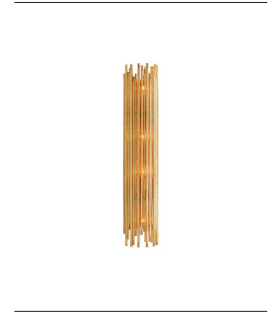

PRESCOTT SCONCE

42045  
Gold Leaf  
H: 26 IN  
W: 5 IN  
D: 4.5 IN

A new addition to the Prescott family, this two-light sconce is reflective and refined. Featuring a layered tubular iron frame finished in gold leaf. Finish will vary. Damp-rated, although limited covered outdoor areas may affect finish.