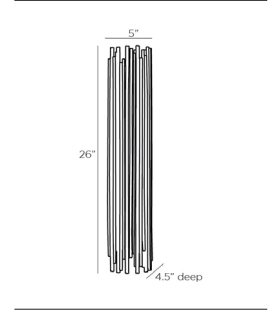

PRESCOTT SCONCE

42045  
Gold Leaf  
H: 26 IN  
W: 5 IN  
D: 4.5 IN

A new addition to the Prescott family, this two-light sconce is reflective and refined. Featuring a layered tubular iron frame finished in gold leaf. Finish will vary. Damp-rated, although limited covered outdoor areas may affect finish.