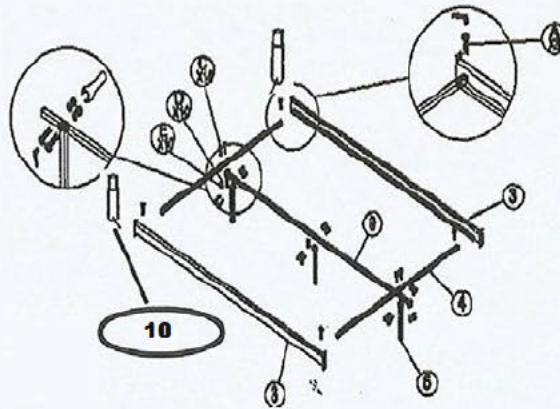

DESCRIPTION: DOUBLE BED

ASSEMBLY INSTRUCTION

PART LIST		
NO	DESCRIPTION	QTY
1	HEADBOARD	1 PCS
2	FOOTBOARD	1 PCS
3	SIDE RAIL	2 PCS
4	CROSS BAR	2 PCS
5	SUPPORT LEG	3 PCS
6	BENDWOOD SLAT	26 PCS
7	END CAP	26 PCS
8	MIDDLE CAP	13 PCS
9	CENTRE BAR	1 PCS
10	HEADBOARD JOIN	2 PCS

STEP 1

STEP 2

PART LIST		
NO	DESCRIPTION	QTY
A	JCBC (M6 X 20)	6 pcs
B	JCBC (M6 X 35)	14 PCS
C	M6 WASHER	12 PCS
D	M6 HEXNUT	12 PCS
E	M4 ALLENKEY	1 PC
F	M10 WRENCH	1 PC
G	38 MM ROUND CAP	4 PCS
H	JCBC (M6 X 50)	2 PCS