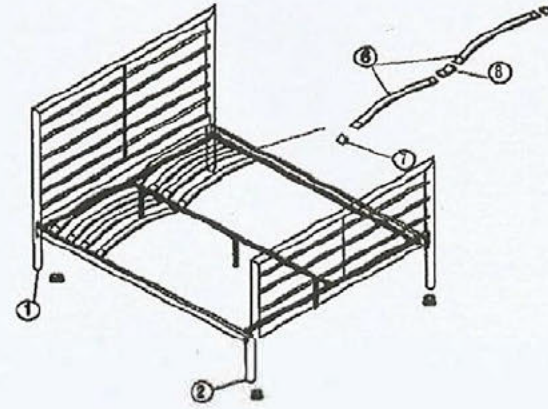

DESCRIPTION: DOUBLE BED

ASSEMBLY INSTRUCTION

PART LIST		
NO	DESCRIPTION	QTY
1	HEADBOARD	1 PCS
2	FOOTBOARD	1 PCS
3	SIDE RAIL	2 PCS
4	CROSS BAR	2 PCS
5	SUPPORT LEG	3 PCS
6	BENDWOOD SLAT	26 PCS
7	END CAP	26 PCS
8	MIDDLE CAP	13 PCS
9	CENTRE BAR	1 PCS
10	HEADBOARD JOIN	2 PCS

STEP 1

STEP 2

PART LIST		
NO	DESCRIPTION	QTY
A	JCBC (M6 X 20)	6 pcs
B	JCBC (M6 X 35)	14 PCS
C	M6 WASHER	12 PCS
D	M6 HEXNUT	12 PCS
E	M4 ALLENKEY	1 PC
F	M10 WRENCH	1 PC
G	38 MM ROUND CAP	4 PCS
H	JCBC (M6 X 50)	2 PCS