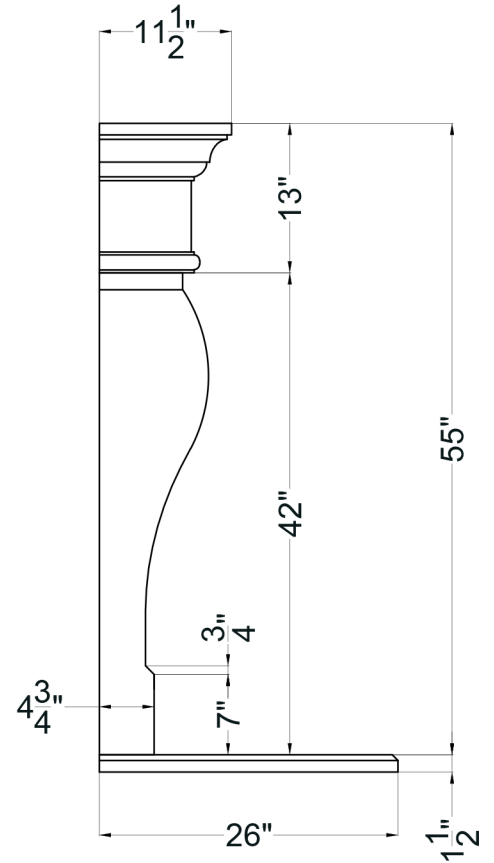

TOP VIEW

FRONT VIEW

SIDE VIEW

Legend

FS-68  
FH-04

-Adjustable part (cut to fit)