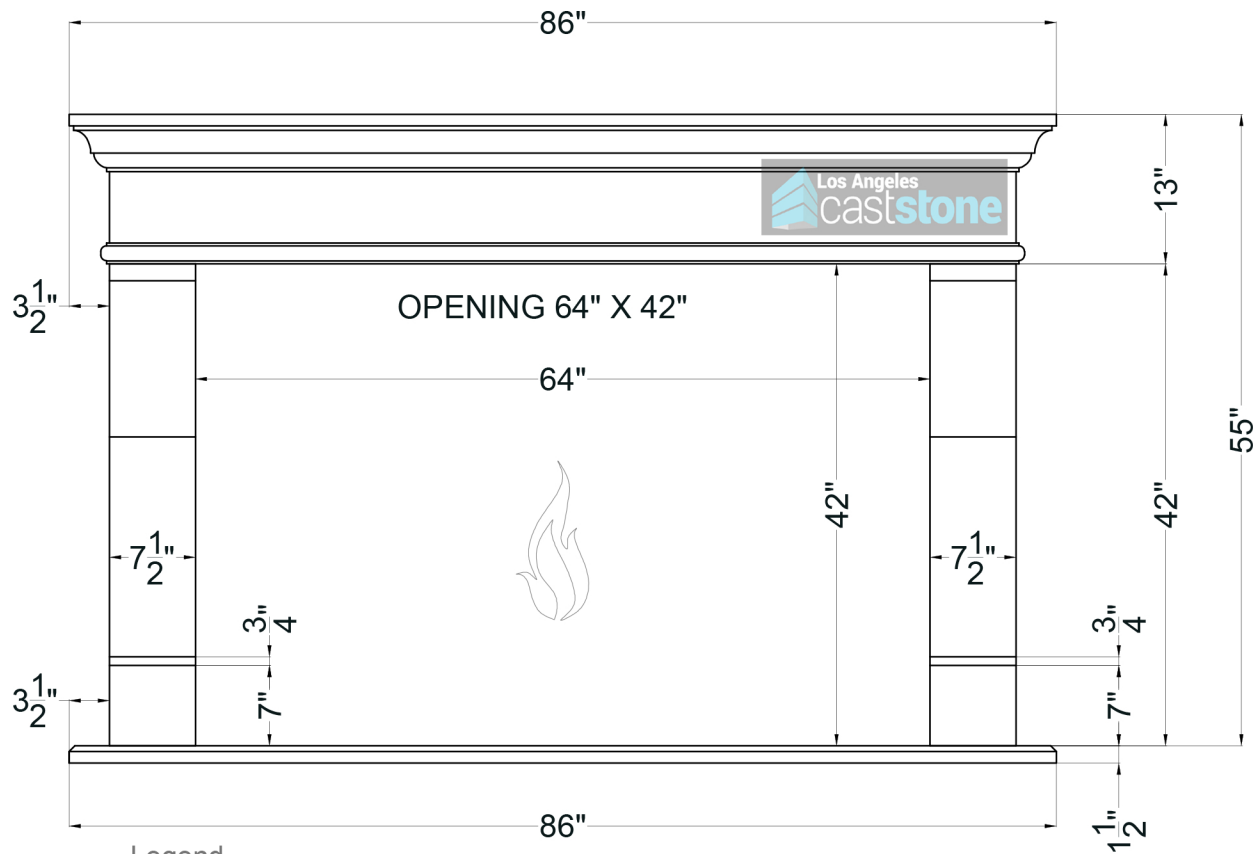

TOP VIEW

FRONT VIEW

SIDE VIEW

Legend

FS-68  
FH-04

-Adjustable part (cut to fit)