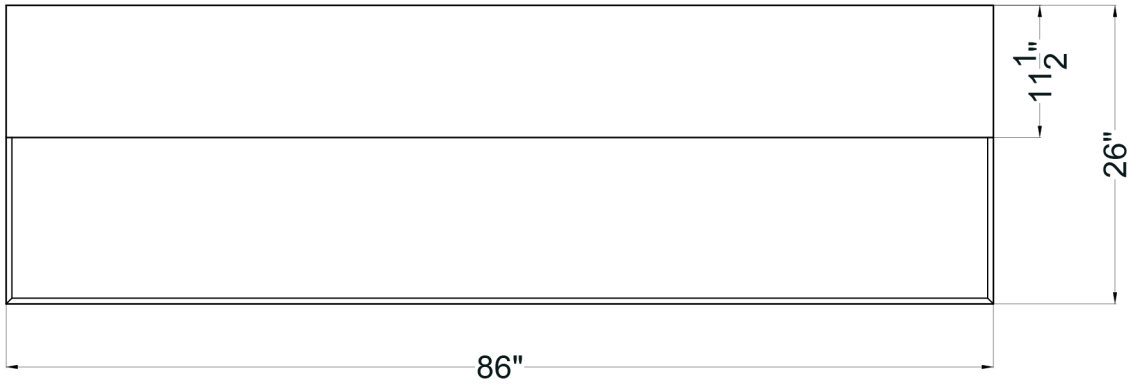

TOP VIEW

FRONT VIEW

SIDE VIEW

Legend

FS-68  
FH-04

-Adjustable part (cut to fit)