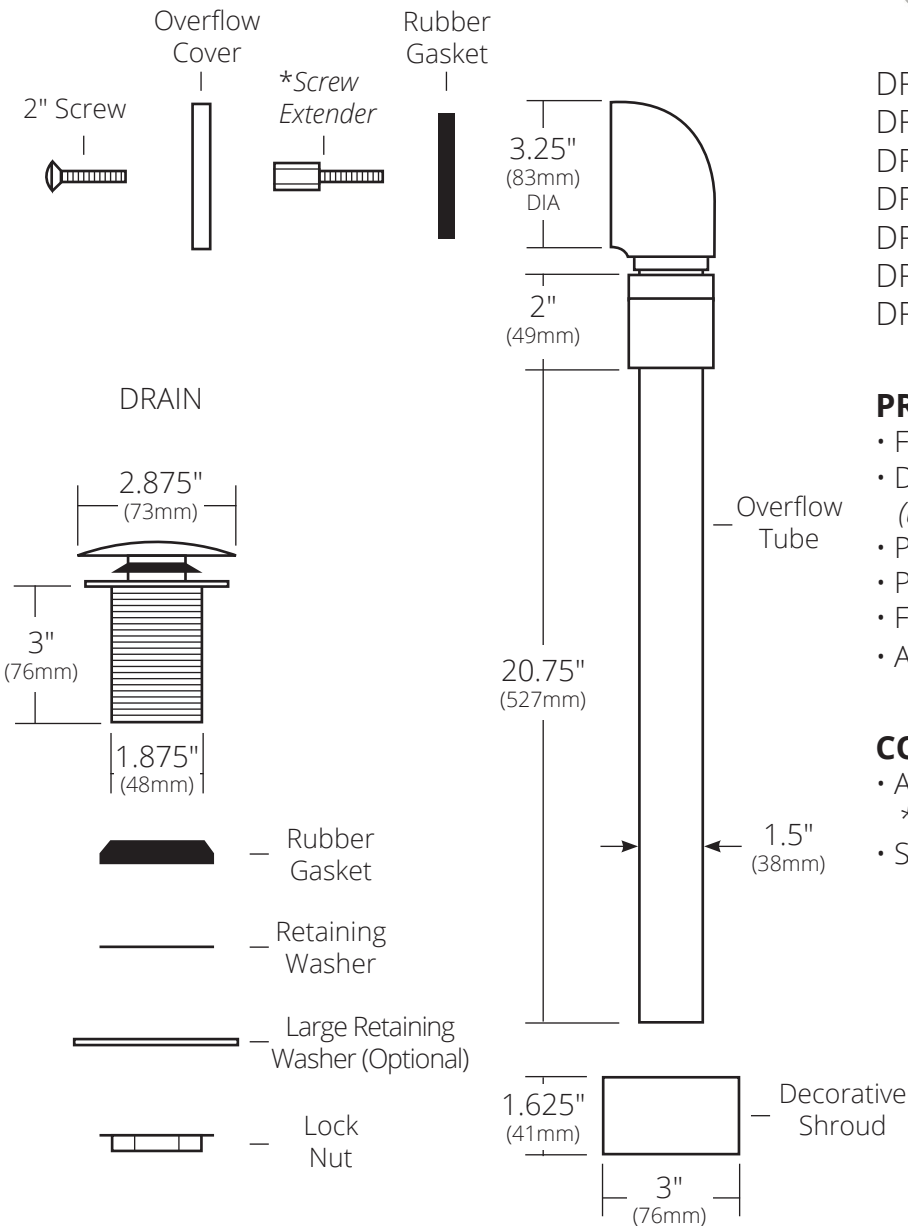

SPECIFICATIONS

**PUSH TO SEAL BATH WASTE & OVERFLOW**

Bathtub

OVERFLOW SIDE VIEW  
Cover Assembly

- DR290-CH Chrome
- DR290-BN Brushed Nickel
- DR290-ORB Oil Rubbed Bronze
- DR290-PN Polished Nickel
- DR290-PC Polished Copper
- DR290-MB Matte Black
- DR290-BG Brushed Gold

**PRODUCT DETAILS**

- For use with sub-floor tub waste connections
- Drain & overflow perfect for thick walled tubs (up to 3.5" thick)
- Pivoting head ensures snug fit
- Push to seal drain
- Fully plated
- Additional large retaining washer

**COORDINATING PRODUCTS**

- Avalon 72 and Avalon 62
- \*Screw Extender for Avalon tubs only
- Santorini