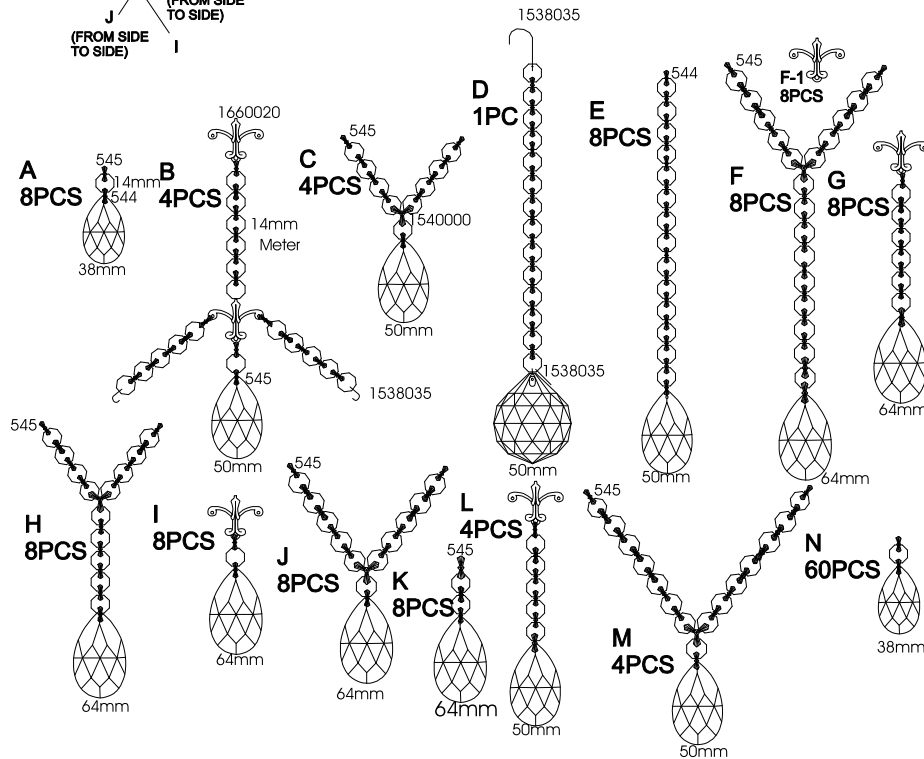

Trim Diagram

IMPORTANT!

FOR ASSISTANCE OR REPLACEMENT PARTS contact us by phone, email or our website. Please be sure to TEST ALL SOCKETS BEFORE you begin to hand the crystal.

Trimming Instructions:

Start with letter "A" and work through crystal in alphabetical order. Attach crystal to the corresponding points on frame.

Use finger cots provided to keep crystal clean.

To clean crystal simply wipe with a soft cloth.
Hint: Using white cotton gloves works very well.

Hang crystal with the flat side of metal clip facing out.