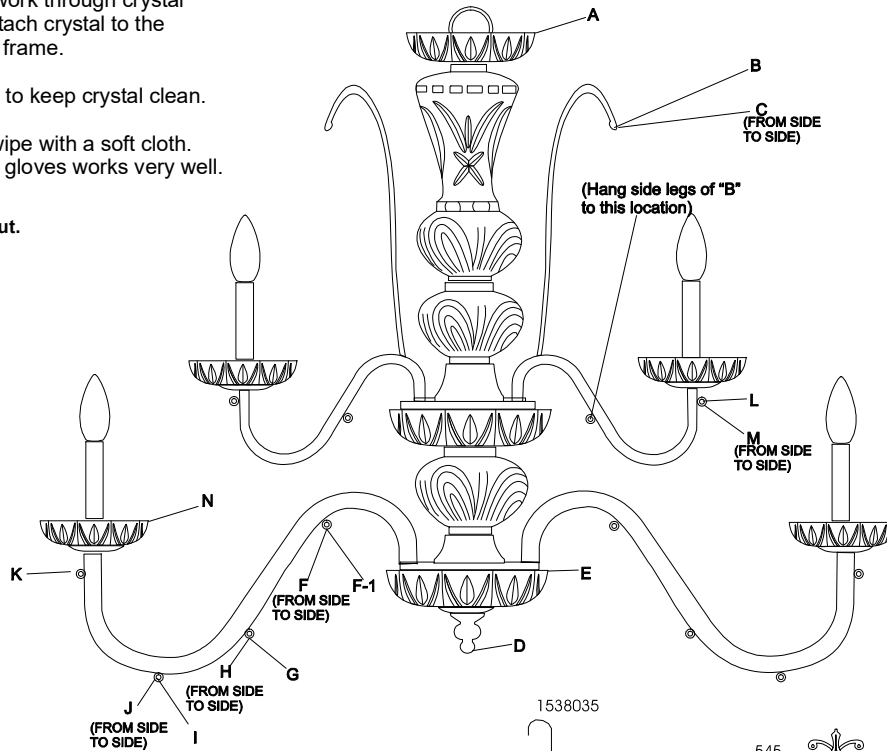

Trim Diagram

IMPORTANT!

FOR ASSISTANCE OR REPLACEMENT PARTS contact us by phone, email or our website. Please be sure to TEST ALL SOCKETS BEFORE you begin to hand the crystal.

Trimming Instructions:

Start with letter "A" and work through crystal in alphabetical order. Attach crystal to the corresponding points on frame.

Use finger cots provided to keep crystal clean.

To clean crystal simply wipe with a soft cloth.
Hint: Using white cotton gloves works very well.

Hang crystal with the flat side of metal clip facing out.