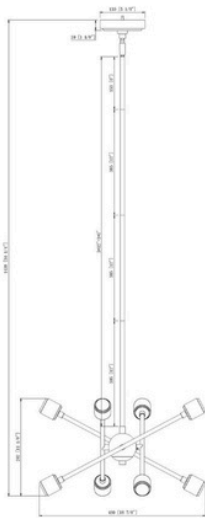

## Fixture Attributes

**Category:** Interior Chandelier

**Finish:** Plated Gold

**Body:** Steel

**Shade Finish:** N/A

**Overall Size:** 26"x26"x56.25"

**Rod/Chain Length:** 3x12"+1x6"

**Max. Height from Ceiling:** 56.25"

**Min. Height from Ceiling:** 16.75"

**Weight of fixture:** 2.66 LBS

**Certifications/Qualifications:** UL / cUL

**Smart SkyPlug Compatible:** N/A

**Warranty:** [www.skyplug.com/warranty](http://www.skyplug.com/warranty)

## Light Source

**Lamp Not Included**

**Lamp Type:** E26

**Light Source:** G45

**Number of bulbs:** 8

**Max Wattage/Range:** 60W

**Voltage:** 120

**Socket Type:** Ceramic

## Mounting / Installations

 **Plug-in Mounting System**

**Lead Wire Length:** 98"

**Wire Type:** SPT-1 105°C

**Location Rating:** Damp

**Luminaire Support:** Max. 50 lbs

**SkyPlug:** SPU-3L

**SkyOutlet:** SR-3L