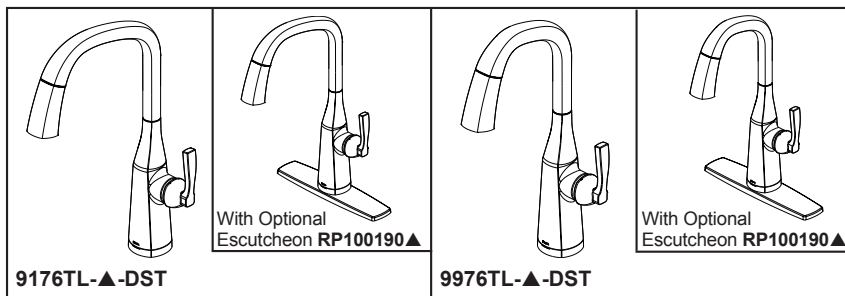

WARRANTY

- Parts and Finish - Lifetime limited warranty; or for commercial purchasers, 10 years for multi-family residential (apartments and condominiums) and 5 years for all other commercial uses, in each case from the date the product is received by the original purchaser or their authorized representative (installation contractor, etc.).
- Electronic Parts and Batteries (if applicable) - 5 years from the date the product is received by the original purchaser or their authorized representative (installation contractor, etc.); or for commercial purchasers, 1 year from the date the product is received by the original purchaser or their authorized representative (installation contractor, etc.). No warranty is provided on batteries.
- Please go to www.deltafaucet.com for the complete details of our limited warranty.

COMPLIES WITH:

- ASME A112.18.1/ CSA B125.1
- ICC/ANSI A117.1- Valve control only

▲ Designate proper finish suffix

Delta Faucet Company reserves the right (1) to make changes in specifications and materials, and (2) to change or discontinue models, both without notice or obligation. Dimensions are for reference only. See current full-line price book or www.deltafaucet.com for finish options and product availability.

DSP-K-9176TL-DST Rev. A

Delta Faucet Company

55 E. 111th Street, Carmel, IN 46280
350 South Edgeware Road, St. Thomas, ON N5P 4L1
© 2024 Delta Faucet Company