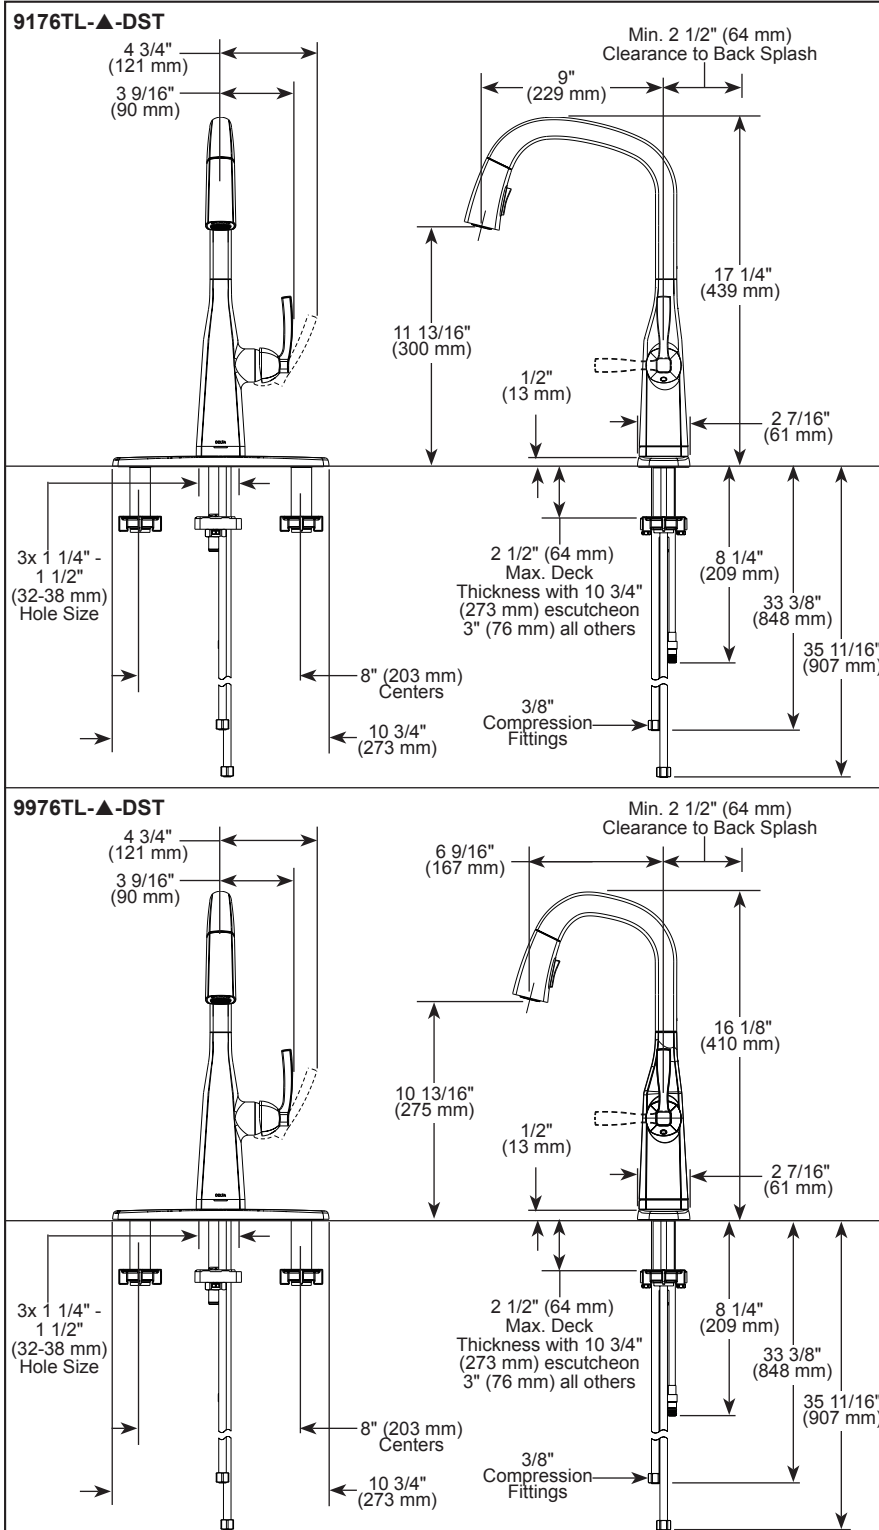

STANDARD SPECIFICATIONS:

- Max flow rate 1.8 gpm @ 60 psi, 6.8 L/min @ 414 kPa
- One or three hole mount (escutcheon not included, order separately)
- Diamond coated ceramic cartridge
- 3/8" O.D. straight, staggered PEX supply lines
- Spout rotates 360°
- Hot/cold indicator markings
- Dual integral check valves in sprayer assembly
- Two-function wand; Aerated stream or spray
- LED indicator light signals on-off, water temperature and low batteries
- Uses 6 AA (included) or 6 C (not included) batteries
- RP102157 Optional 120V AC adapter available (3 prong grounded outlet required)
- Toggles between Touchless and Touch2O® Technology

COMPLIES WITH:

- ASME A112.18.1/ CSA B125.1
- ICC/ANSI A117.1- Valve control only

▲ Designate proper finish suffix

Delta Faucet Company reserves the right (1) to make changes in specifications and materials, and (2) to change or discontinue models, both without notice or obligation. Dimensions are for reference only. See current full-line price book or www.deltafaucet.com for finish options and product availability.

DSP-K-9176TL-DST Rev. A

Delta Faucet Company

55 E. 111th Street, Carmel, IN 46280
 350 South Edgeware Road, St. Thomas, ON N5P 4L1
 © 2024 Delta Faucet Company