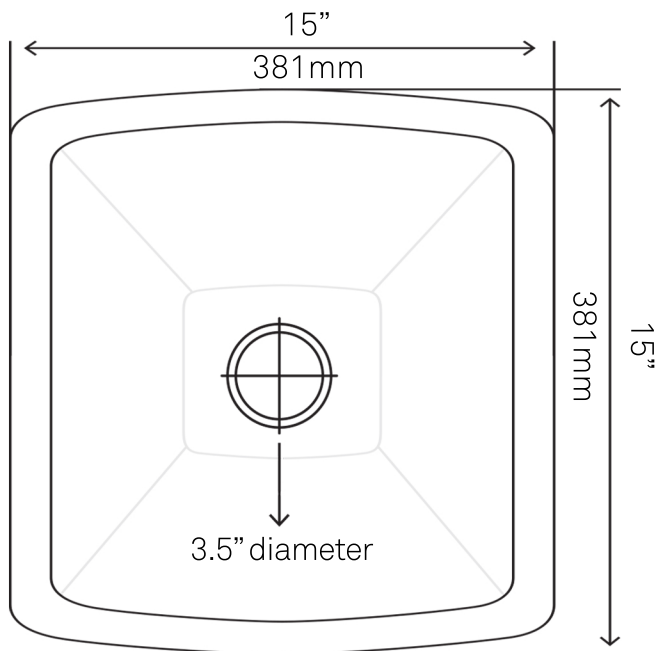

**TCB-003AN SAN SALVADOR  
Copper Bar Sink, Antique**

Requested By: \_\_\_\_\_

Specific Features: \_\_\_\_\_

**STANDARD SPECIFICATIONS:**

- Square bar and prep sink with flat rim
- Hand-hammered antique finish
- Drop-in or Undermount installation
- Artisan hand crafted
- 16-gauge recycled copper construction
- Tolerance = +/- 1/2"
- Approximate dimensions
- Inner 15 x 6.5-inches
- Standard U.S. plumbing connection
- Made in Mexico