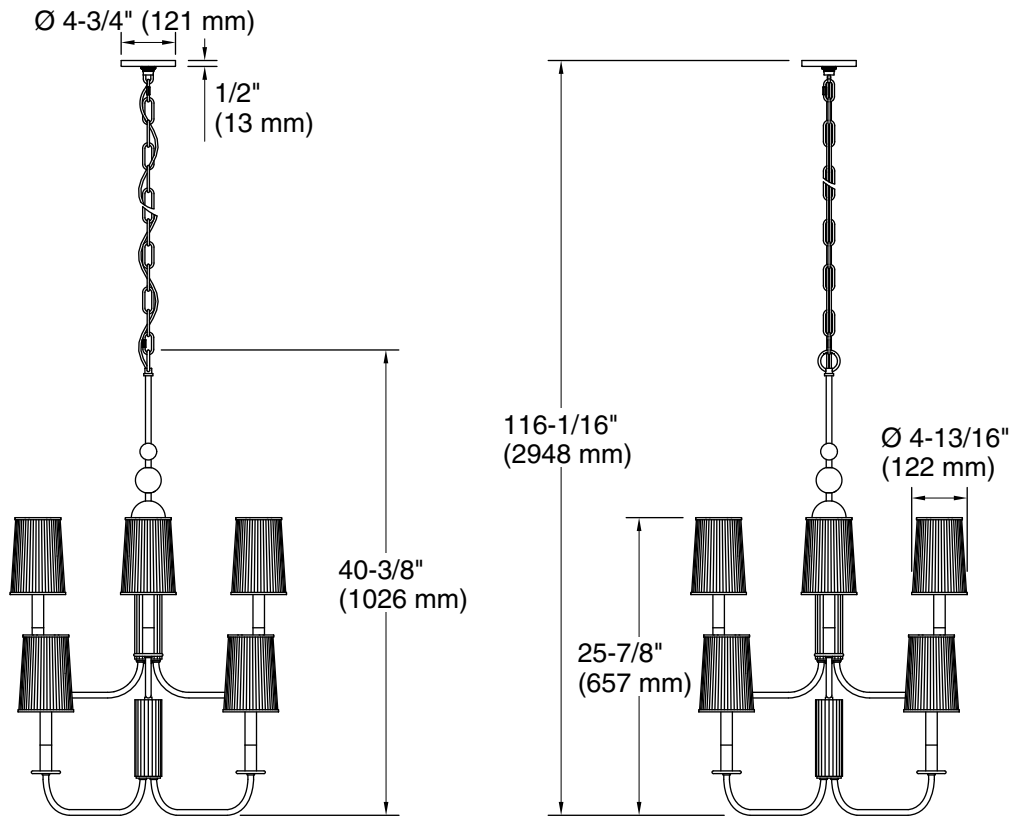

Features

- Scalloped metal center with orb accents is surrounded by candlestick fixtures and delicate matte ribbed glass shades for dramatic elegance.
- A great piece for almost any space — especially in a foyer or dining room.
- Candelabra base (E12) socket, works best with B10 or B11 bulb (sold separately).
- Suitable for damp locations, per UL 1598.

Color	Code	Description
	SNL	Polished Nickel
	2PL	Polished Brass
	GNL	Gunmetal

Required Electrical Service

One circuit required.

120 V, 60 Hz

Technical Information

All product dimensions are nominal.

Material: Steel, Brass, Glass

Number of Lights: 8

Lighting Type: Socket-based

Socket Type: E-12 Candelabra

Number of Shades: 8

Shade Type: Glass - frosted

Hanging Type: Chain

Height: $42\text{-}1/2''$ (1080 mm) -
 $114\text{-}1/2''$ (2909 mm)