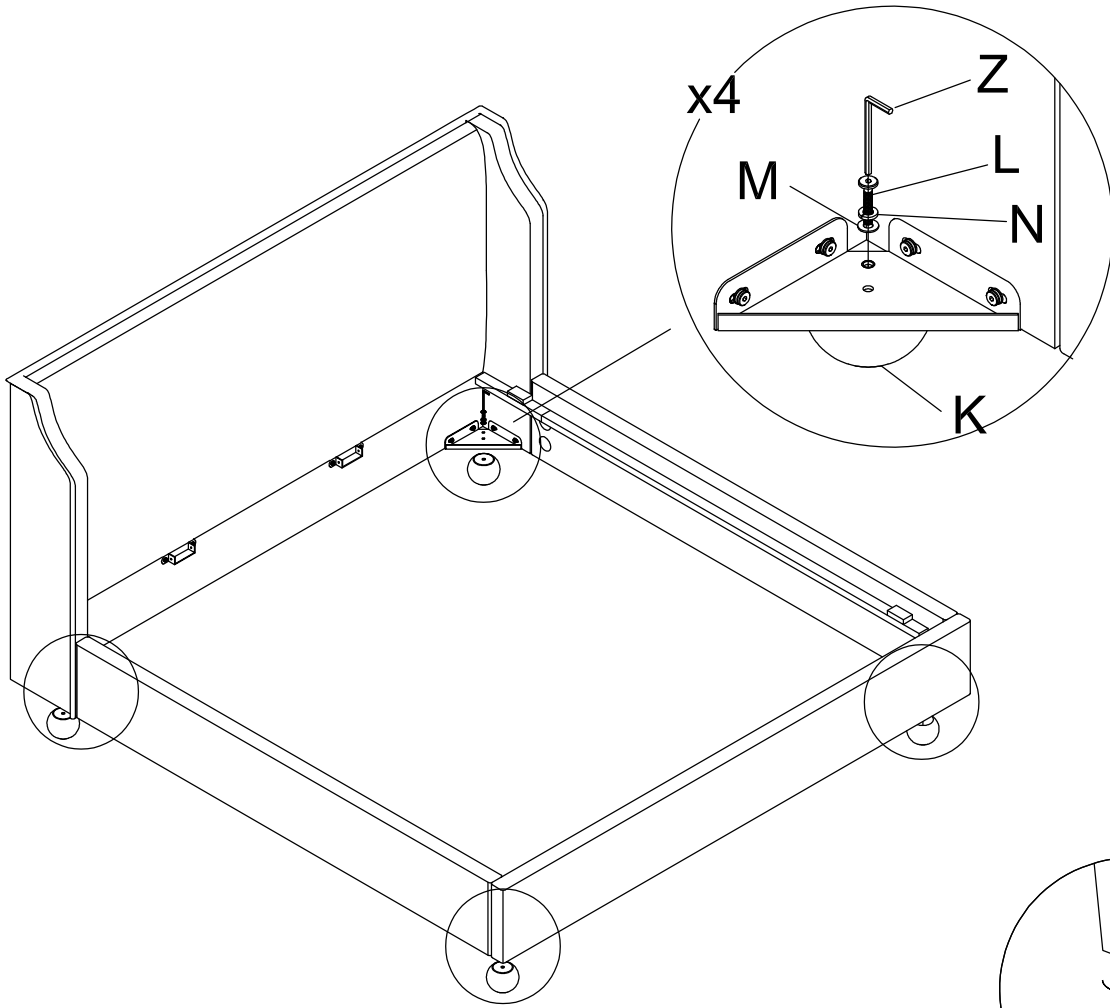

ASSEMBLY INSTRUCTION

Nellie Bed King

HARDWARE LIST

A		Bolt Ø8 x100mm	8
B		Hexagon Nut 8 x13mm	8
C		Acr Washer 15 x30mm	8
D		Wrench	1
E		Wood Screw Ø4 x25mm	6
F		Side Cover	8
G		Center Leg	4
J		Metal plate	4
K		Leg	4
L		Allen Bolt M8 x 30mm	20
N		Spring Washer M8 x 13mm	20
M		Flat Washer M8 x 19mm	20
Z		Allen Key M4	1
V		Allen Bolt M6 x 50mm	2
U		Spring Washer M6 x 10mm	2
W		Flat Washer M6 x 16mm	2

1

COMPONENTS

2

3

4