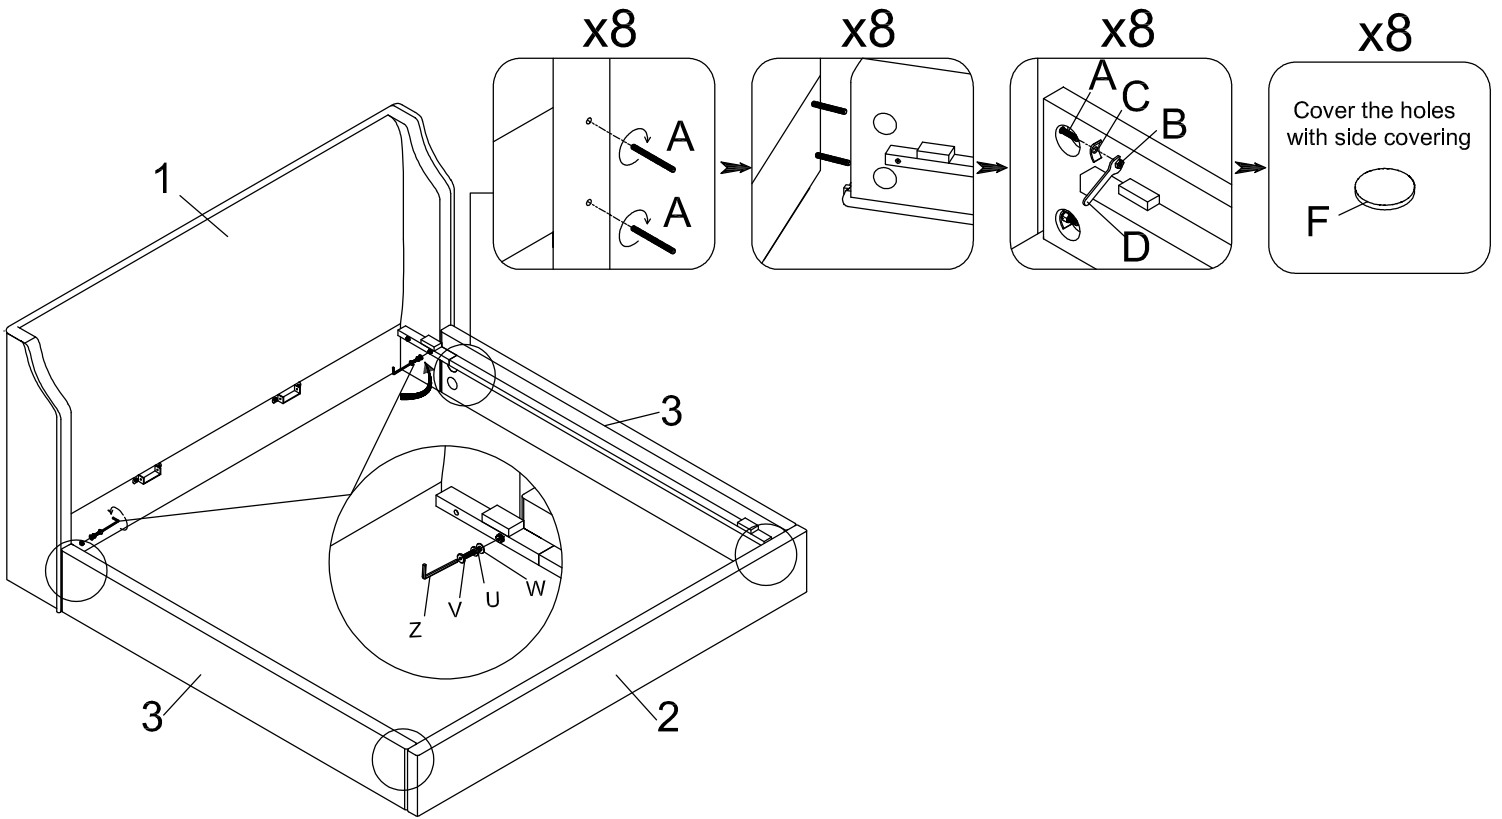

ASSEMBLY INSTRUCTION

Nellie Bed King

HARDWARE LIST

A		Bolt Ø8 x100mm	8
B		Hexagon Nut 8 x13mm	8
C		Acr Washer 15 x30mm	8
D		Wrench	1
E		Wood Screw Ø4 x25mm	6
F		Side Cover	8
G		Center Leg	4
J		Metal plate	4
K		Leg	4
L		Allen Bolt M8 x 30mm	20
N		Spring Washer M8 x 13mm	20
M		Flat Washer M8 x 19mm	20
Z		Allen Key M4	1
V		Allen Bolt M6 x 50mm	2
U		Spring Washer M6 x 10mm	2
W		Flat Washer M6 x 16mm	2

1

COMPONENTS

2

3

4