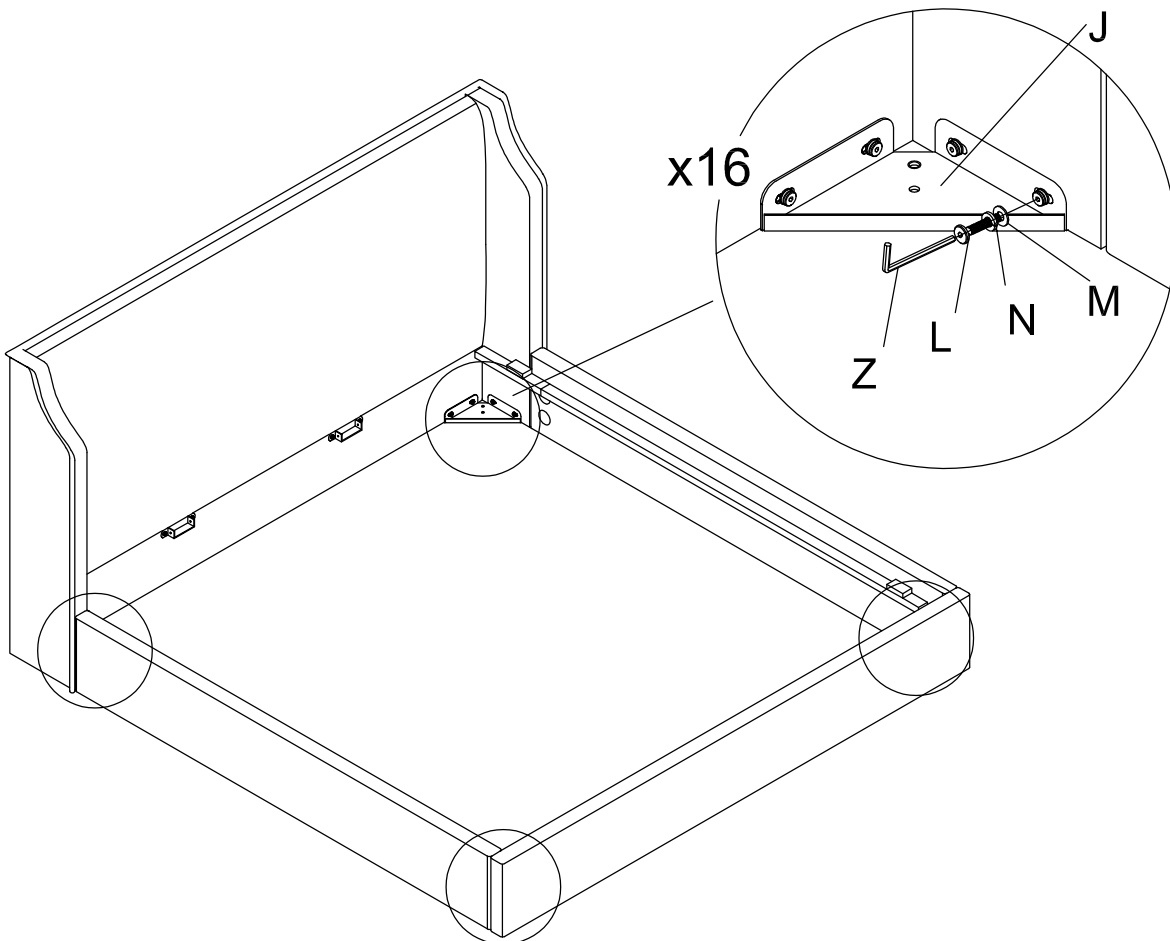

ASSEMBLY INSTRUCTION

Nellie Bed King

HARDWARE LIST

A		Bolt Ø8 x100mm	8
B		Hexagon Nut 8 x13mm	8
C		Acr Washer 15 x30mm	8
D		Wrench	1
E		Wood Screw Ø4 x25mm	6
F		Side Cover	8
G		Center Leg	4
J		Metal plate	4
K		Leg	4
L		Allen Bolt M8 x 30mm	20
N		Spring Washer M8 x 13mm	20
M		Flat Washer M8 x 19mm	20
Z		Allen Key M4	1
V		Allen Bolt M6 x 50mm	2
U		Spring Washer M6 x 10mm	2
W		Flat Washer M6 x 16mm	2

1

COMPONENTS

2

3

4