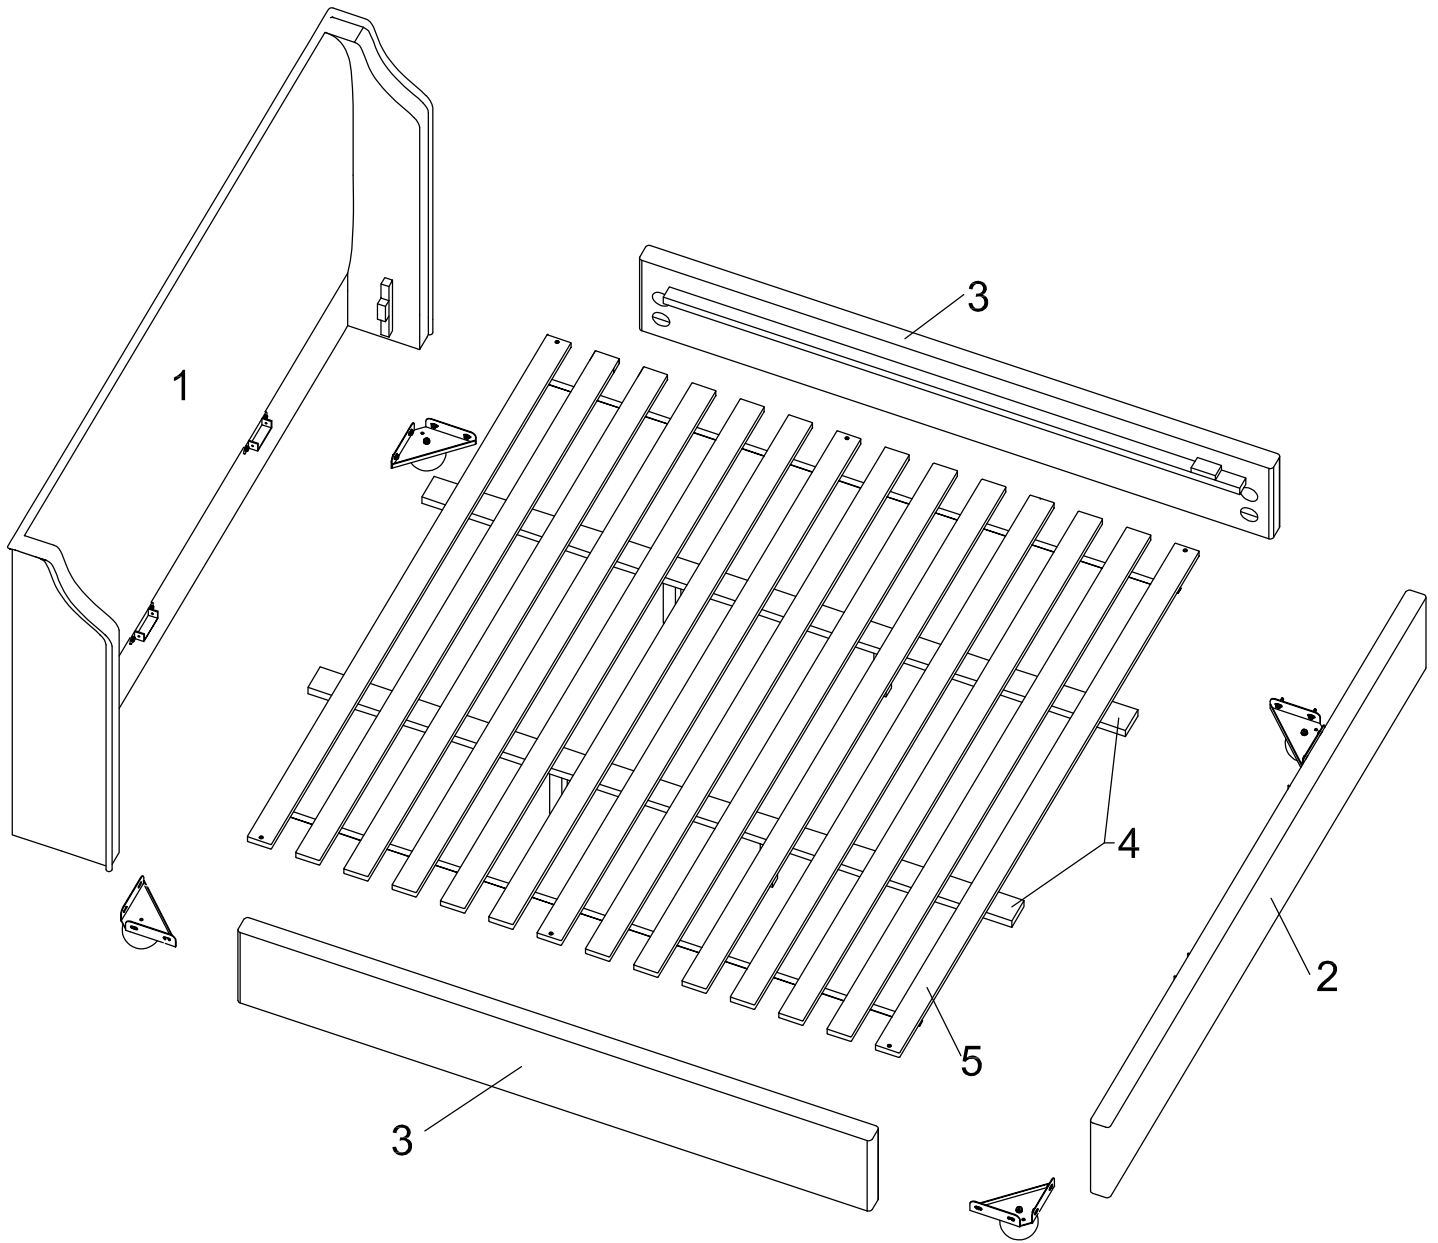

ASSEMBLY INSTRUCTION

Nellie Bed King

HARDWARE LIST

A		Bolt Ø8 x100mm	8
B		Hexagon Nut 8 x13mm	8
C		Acr Washer 15 x30mm	8
D		Wrench	1
E		Wood Screw Ø4 x25mm	6
F		Side Cover	8
G		Center Leg	4
J		Metal plate	4
K		Leg	4
L		Allen Bolt M8 x 30mm	20
N		Spring Washer M8 x 13mm	20
M		Flat Washer M8 x 19mm	20
Z		Allen Key M4	1
V		Allen Bolt M6 x 50mm	2
U		Spring Washer M6 x 10mm	2
W		Flat Washer M6 x 16mm	2

1

COMPONENTS

2

3

4