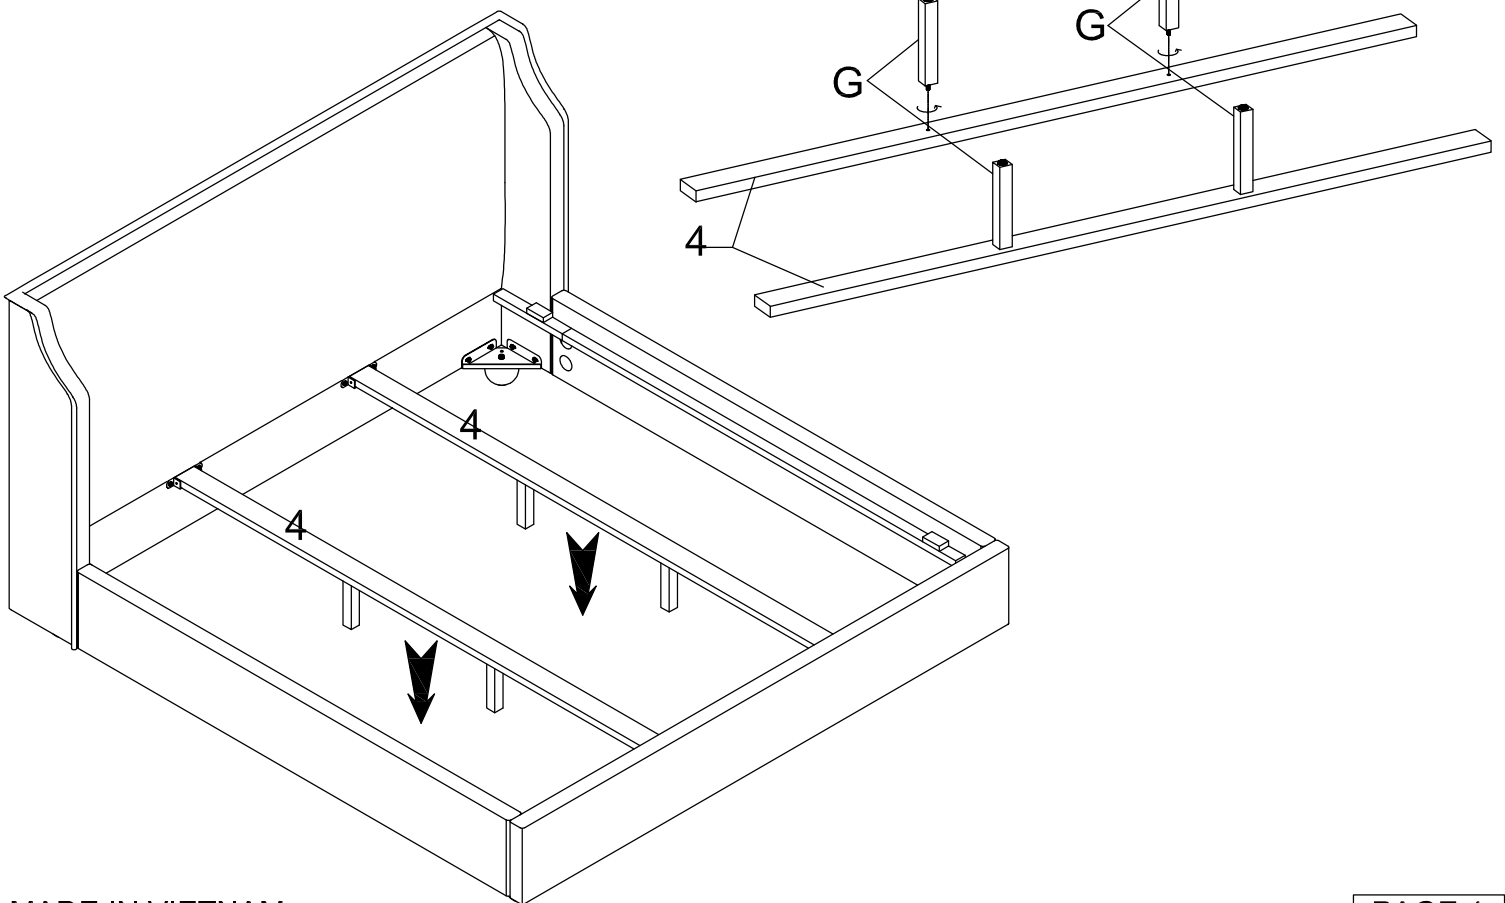

ASSEMBLY INSTRUCTION

Nellie Bed King

HARDWARE LIST

A		Bolt Ø8 x100mm	8
B		Hexagon Nut 8 x13mm	8
C		Acr Washer 15 x30mm	8
D		Wrench	1
E		Wood Screw Ø4 x25mm	6
F		Side Cover	8
G		Center Leg	4
J		Metal plate	4
K		Leg	4
L		Allen Bolt M8 x 30mm	20
N		Spring Washer M8 x 13mm	20
M		Flat Washer M8 x 19mm	20
Z		Allen Key M4	1
V		Allen Bolt M6 x 50mm	2
U		Spring Washer M6 x 10mm	2
W		Flat Washer M6 x 16mm	2

1

COMPONENTS

2

3

4