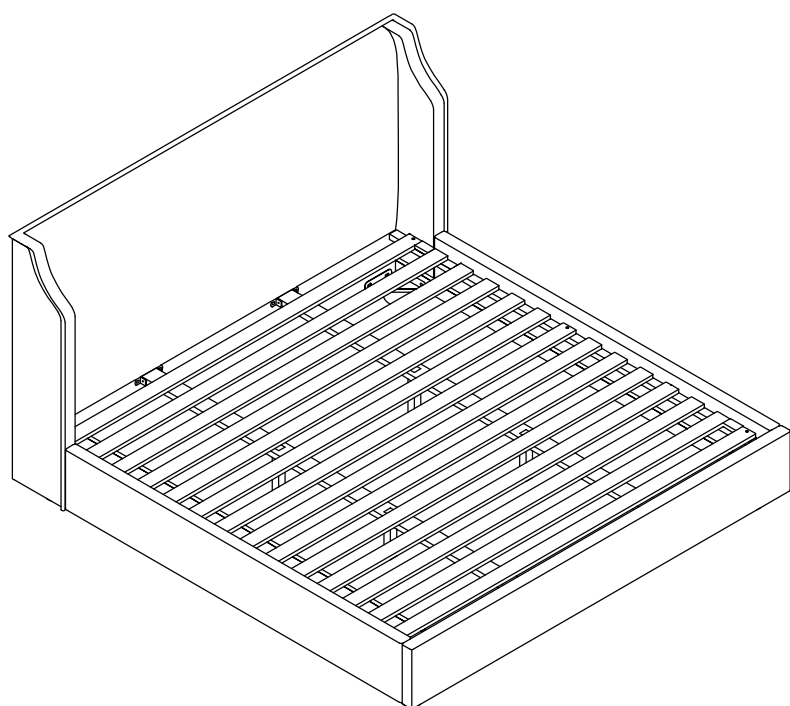

ASSEMBLY INSTRUCTION

Nellie Bed King

HARDWARE LIST

A		Bolt Ø8 x100mm	8
B		Hexagon Nut 8 x13mm	8
C		Acr Washer 15 x30mm	8
D		Wrench	1
E		Wood Screw Ø4 x25mm	6
F		Side Cover	8
G		Center Leg	4
J		Metal plate	4
K		Leg	4
L		Allen Bolt M8 x 30mm	20
N		Spring Washer M8 x 13mm	20
M		Flat Washer M8 x 19mm	20
Z		Allen Key M4	1
V		Allen Bolt M6 x 50mm	2
U		Spring Washer M6 x 10mm	2
W		Flat Washer M6 x 16mm	2

1

COMPONENTS

2

3

4