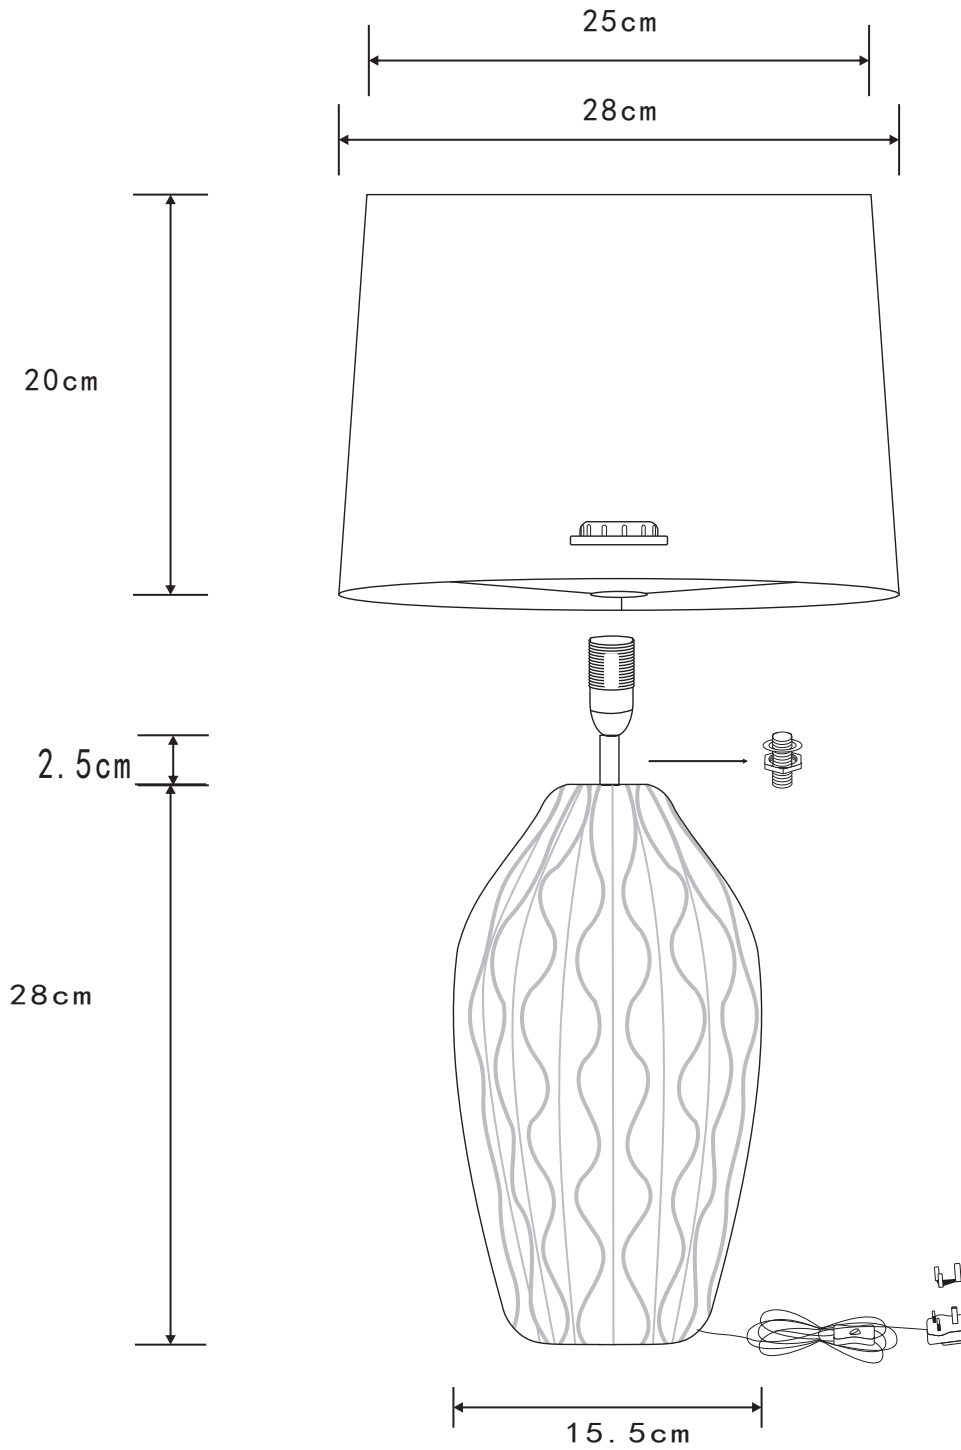

CERTIFICATION