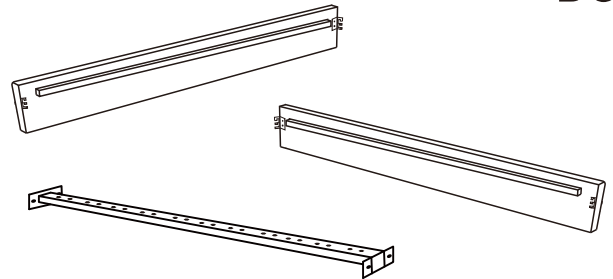

# ASSEMBLY INSTRUCTIONS

NO.:CB-2584-QUEEN

BOX-1

BOX-2

## spare parts 1

**A**

Headboard

x1

**E**

Metal Leg Support

x2

**B**