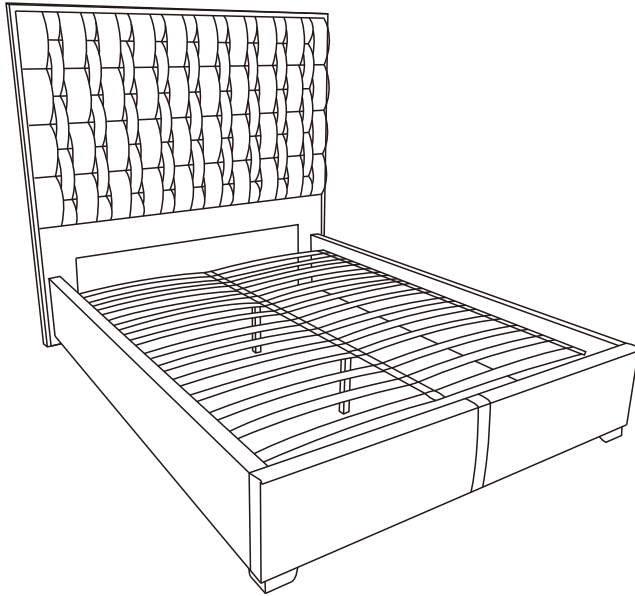

# ASSEMBLY INSTRUCTIONS

NO.:CB-2584-QUEEN

BOX-1

BOX-2

## spare parts 1

**A**

Headboard

x1

**E**

Metal Leg Support

x2

**B**

Footboard

x1

**F**

Slat

x26

**C**

Side Rail

x2