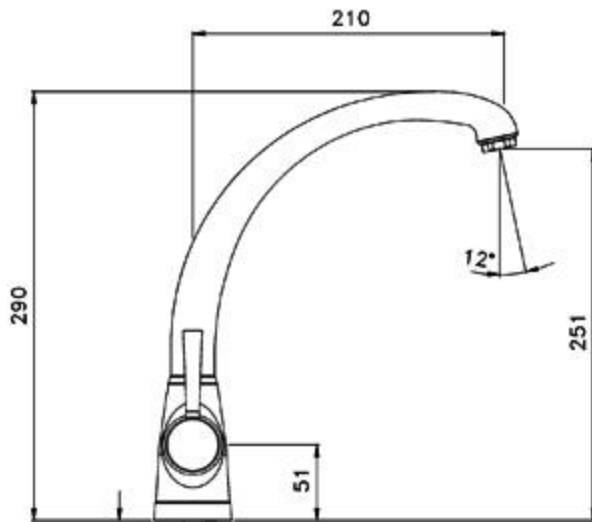

Colours

Available colours

chrome

metallic surface
Item No. BM6150CH
with assembly set C

Details

Side View

Scope of supply

- Cruciform monobloc quarter turn mixer tap
- Dual Flow
- Ceramic disc controls
- Coloured red/blue lever control for easy identification and use

Please note:

Suitable for low pressure systems (max. 5.0 bar) minimum of 0.3 bar pressure (approx. 3 metre head)

Heavy duty metal tap stabilising bracket, fit as required. Item No.

BL450775

Height: 290

Reach: 210

Base: 50

Tap hole: $\varnothing 35$

BLANCO UK Limited

Tel: 01923 635200

Fax: 0800 0911608

> www.blanco.co.uk