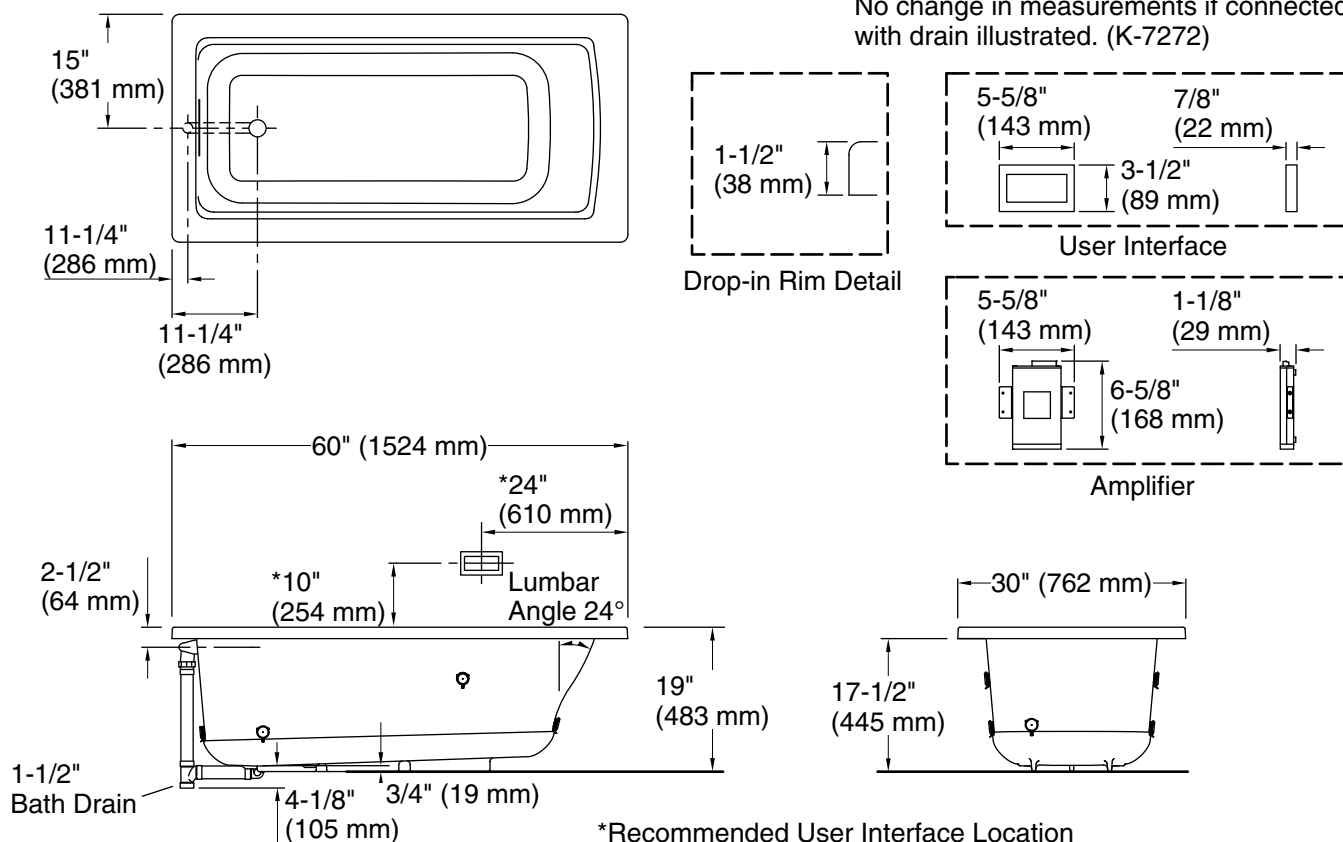

Required Electrical Service

One circuit required, protected with Class A Ground-Fault Circuit-Interrupter (GFCI). Outside North America, this device may be known as a Residual Current Device (RCD).

Amplifier: 120 V, 15 A, 50/60 Hz

Technical Information

All product dimensions are nominal.

Installation: Drop-in
Drain location: End
Basin area, bottom: 45-1/8" x 19-11/16" (1146 mm x 500 mm)
Basin area, top: 52-1/8" x 22-1/16" (1324 mm x 560 mm)
Weight: 61 lbs (27.7 kg)
Minimum floor load: 45 lbs/ft² (219.7 kg/m²)
Water depth: 15-1/8" (384 mm)
Water capacity: 57 gal (215.8 L)
Cutout: Drop-in, 58-1/2" x 28-1/2" (1486 mm x 724 mm)

Electrical component rating: Amplifier: 120 V, 1.1 A, 50/60 Hz

Amplifier channels: 2 at 15 W per channel
2 at 30 W per channel

Notes

Measure your actual product for rough-in details.

Install this product according to the installation instructions.

The hot water supply should be 70% of the capacity of the bath or greater. Installations will vary.

Control amplifier fits 16" (406 mm) center studs. 25' (7.6 m) cables are included.

IMPORTANT! Due to BLUETOOTH signal overlap, installations of multiple baths within 50 ft (15.2 m) of each other will require special order product. Please contact your dealer, showroom, or sales representative for ordering assistance.

ADA compliant when installed to the specific requirements of these regulations.