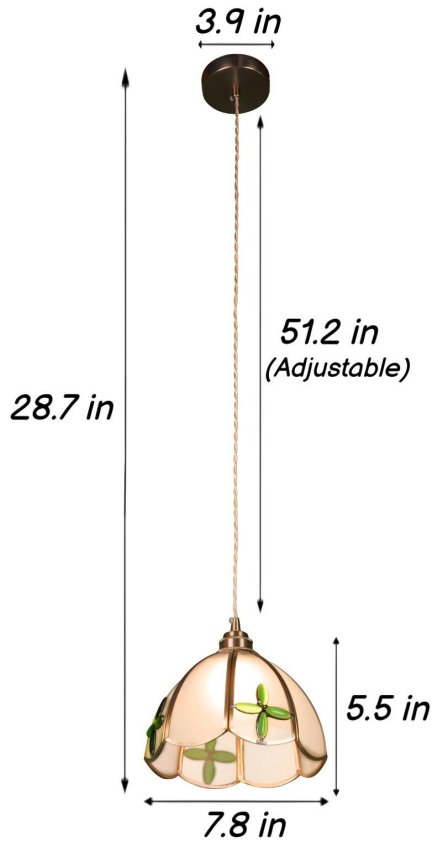

PRODUCT DIMENSION

E26 BASE X1

MAX 60W PER BULB, 110V
(INCLUDES WARM LIGHT SOURCE)

PRODUCT WEIGHT: 2.43 IB

Product Information:

Lamp body color: Copper color

Material: Hardware+Glass

Control method: wall control

Light bulb model: E26 * 1
(with warm light source)