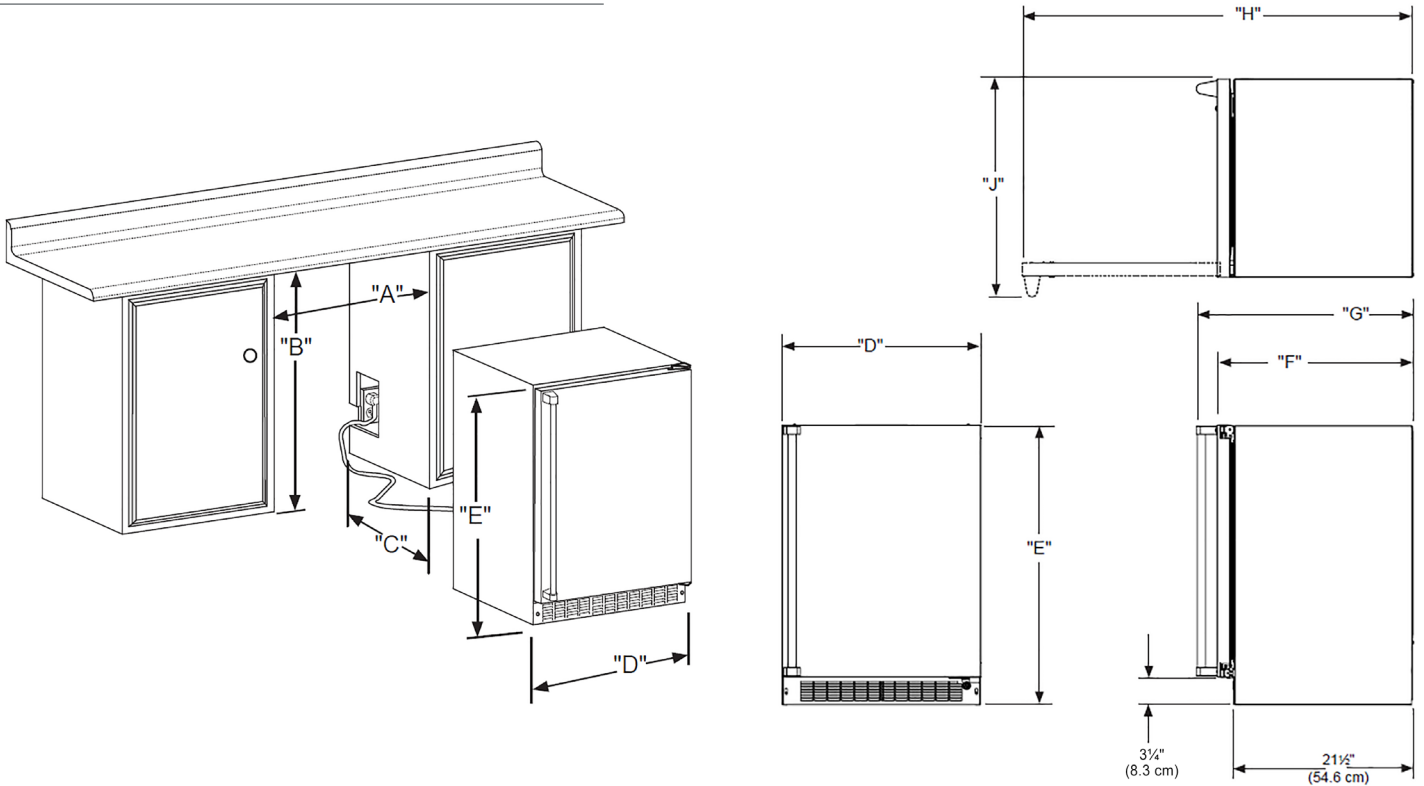

MOKR124

24" BEVERAGE DISPENSER

MARVEL OUTDOOR COLLECTION

MAIN FEATURES

- 5.7 cu ft. capacity
- Stores half kegs, tall quarter kegs, pony kegs, sixth barrels, Cornelius kegs, bottles or cans
- Lo-Boy coupler makes it easier to store, tap and swap out tall U.S. type D half barrels
- Includes 2 stow-on-board stainless steel shelves to convert unit into refrigerator
- Secure gas tank storage area and drain basin
- Dynamic Cooling Technology delivers temperature stability
- Integrated drain system keeps spillage under control
- Double-insulated tower reduces foam on pour
- Digital controls allow you to select a temperature from 34°F to 60°F
- Beer and wine tap kits with single or twin tap options (sold separately)
- Door ajar and high/low temperature alerts
- Arctic white LED theater-style lighting
- Door lock provides added security
- Reversible door allows for right or left swing
- Designed for outdoor use

MODEL NUMBER

MOKR124-SS31A

TAP KIT ACCESSORIES*

TAP KIT ACCESSORIES*	PART #
Wine Single Tap Kit with Nitro Tank & Fittings	S42418647-ACCY
Wine Twin Tap Kit with Nitro Tank & Fittings	S42418648-ACCY
Universal Single Tap Kit with CO2 Tank & Fittings	S42418645-ACCY
Universal Twin Tap Kit with CO2 Tank & Fittings	S42418646-ACCY

*Kit includes tower/tap, regulator, D-style Lo-Boy coupler, gas hose, hose clamps, faucet wrench, tower gasket, tower mounting screws and gas tank.

DIMENSIONAL DRAWINGS

ROUGH IN DIMENSIONS*

"A"	"B"	"C"
24"	34" to 35"	24"
(61 cm)	(86.4 cm to 88.9 cm)	(61 cm)

CABINET DIMENSIONS*

"D"	"E"	"F"	"G"	"H"	"J"
23-7/8"	33-3/4" to 34-3/4"	23-3/4"	26-1/4"	46-3/8"	26-3/8"
(60.7 cm)	(84.5 cm to 87 cm)	(60.3 cm)	(66.2 cm)	(117.8 cm)	(67 cm)

PRODUCT SPECIFICATIONS

Capacity	5.7 CU. FT.
Cord Length	6 FT.
Electrical Requirements	115V / 60 Hz / 15A
ENERGY STAR	Yes
Refrigerant Type	R600a
Sabbath Mode	Yes
Shipping Dimensions	28" W x 31" D x 37" H
Shipping Weight	160 LBS
Temperature Range	34°F to 60°F