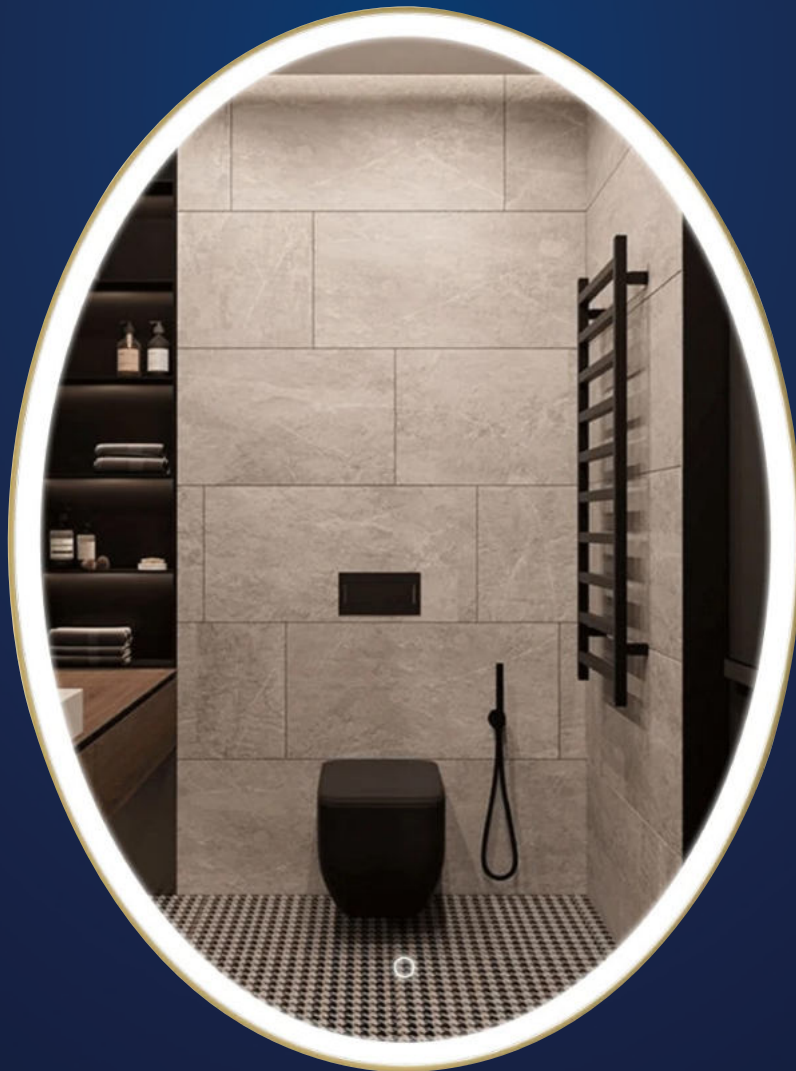

# 24" x 32" LED Vanity Mirror

# ICON 2432

b -IVANEES

## FEATURES

- Integrated touch sensor control with memory
- Energy efficient LED lighting 3000-6000K
- CRI 90+
- Integrated Defogger