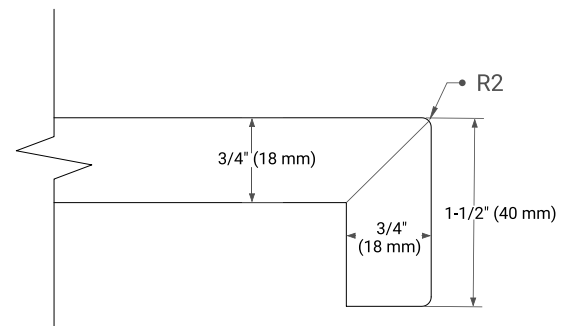

43" SINGLE RECTANGLE SINK COUNTERTOP WITH 1.5 IN. THICKNESS

OVERALL DIMENSIONS

43" W x 22" D x 1.5" H

COUNTERTOP OPTIONS

Carrara Marble

White Quartz

FEATURES

- Solid countertop with mitered edges & seams
- Undermount white rectangular sink
- Pre-drilled for 8" widespread faucet

INCLUDED

- Countertop
- Matching Backsplash
- Rectangle Sink

COUNTERTOP PLAN VIEW

EDGE SIDE VIEW

THREE DIMENSIONAL COUNTERTOP VIEW