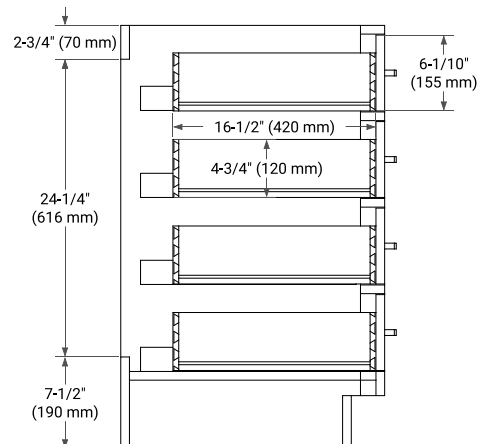

42" SINGLE SINK BASE CABINET

BASE CABINET DIMENSIONS

42" W x 21.5" D x 34.5" H

FEATURES

- Solid wood frame & plywood panels
- Dovetail drawers and joints
- Soft closing doors & drawers

HARDWARE FINISHES*

Brushed Nickel Satin Brass Matte Black Polished Chrome

43" SINGLE RECTANGLE SINK COUNTERTOP WITH 1.5 IN. THICKNESS

OVERALL DIMENSIONS

43" W x 22" D x 1.5" H

COUNTERTOP OPTIONS

Carrara Marble

White Quartz

FEATURES

- Solid countertop with mitered edges & seams
- Undermount white rectangular sink
- Pre-drilled for 8" widespread faucet

INCLUDED

- Countertop
- Matching Backsplash
- Rectangle Sink

COUNTERTOP PLAN VIEW

EDGE SIDE VIEW

THREE DIMENSIONAL COUNTERTOP VIEW