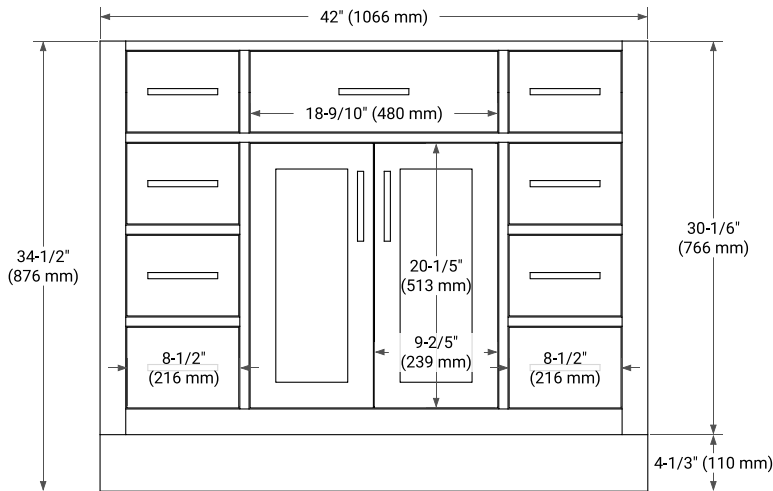

42" SINGLE SINK BASE CABINET

BASE CABINET DIMENSIONS

42" W x 21.5" D x 34.5" H

FEATURES

- Solid wood frame & plywood panels
- Dovetail drawers and joints
- Soft closing doors & drawers

HARDWARE FINISHES*

Brushed Nickel   Satin Brass   Matte Black   Polished Chrome

Hardware comes preinstalled with the illustrated option. Other finishes are available on our online store if you prefer a different one.

AVAILABLE COLORS

White   Grey   Midnight Blue   Oak

FRONT VIEW

SIDE VIEW

PLAN VIEW