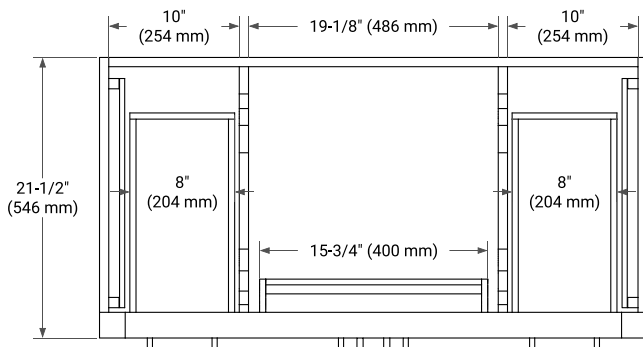

42" SINGLE SINK BASE CABINET

BASE CABINET DIMENSIONS

42" W x 21.5" D x 34.5" H

FEATURES

- Solid wood frame & plywood panels
- Dovetail drawers and joints
- Soft closing doors & drawers

HARDWARE FINISHES*

Brushed Nickel Satin Brass Matte Black Polished Chrome

43" SINGLE RECTANGLE SINK COUNTERTOP WITH 1.5 IN. THICKNESS

OVERALL DIMENSIONS

43" W x 22" D x 1.5" H

COUNTERTOP OPTIONS

Carrara Marble

White Quartz

FEATURES

- Solid countertop with mitered edges & seams
- Undermount white rectangular sink
- Pre-drilled for 8" widespread faucet

INCLUDED

- Countertop
- Matching Backsplash
- Rectangle Sink

COUNTERTOP PLAN VIEW

EDGE SIDE VIEW

THREE DIMENSIONAL COUNTERTOP VIEW