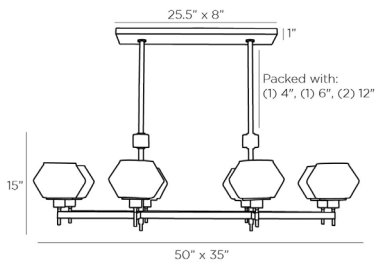

ARTERIOS

HOLM CHANDELIER

JAY JEFFERS

DJ89001

H: 20 IN, W: 50 IN, D: 35 IN

Pewter, Blue Smoke Glass

Contract Suitable As Is

Both elegant and strong, this rectilinear chandelier is reminiscent of Italian master Carl Fagurland. The pewter finish delicately holds the shades of two glass layers creating playful shadows of light. The clear ribbed interior glass mixed with the blue smoke outer glass create beautiful diffused light. Perfect over a dining table or centered over a kitchen island. Additional pipe available (PIPE-493).

APPEARANCE

Material	Pewter
Material Type	Glass, Steel
Finish	Ribbed
Top Coat/Sealant	Blue Smoke, Clear, Pewter
	true

DIMENSIONS

Chandelier	H: 15 IN, W: 50 IN, D: 35 IN
Minimum Hanging Height	20 IN
Maximum Hanging Height	50 IN
Canopy	H: 1 IN, W: 25.5 IN, D: 8 IN

WIRING

Rating	Damp
Cord	10 FT, Black, SVT
Socket	8, Type A - E26
Photographed Bulb	2" Clear Globe Bulb
Maximum Watt	60
Voltage	110-120 V

COMPLIANCY

RoHS	false

SHIPPING

Shipping Requirements	TruckShip
Product Weight	50 LBS
Gross Weight 1	60 LBS
Shipping Box 1	H: 18.7 IN, L: 32.3 IN, W: 48.8 IN

REPLACEMENT PARTS

Replacement Part 1	PIPE-494
Replacement Part 1 Dim	(1) 4", (1) 6", (1) 12"
Replacement Part 2	CANOPY-589
Replacement Part 2 Dim	1" x 25.5" x 8"

CONTRACT

Contract Suitable	true