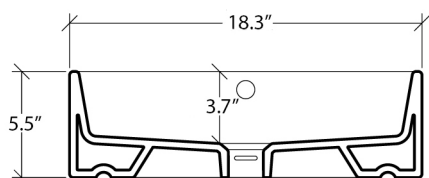

Finishes:

 Glossy White

SKU# | Options:

- LVQ 803 | Glossy White

* WS Bath Collections reserves the right to revise dimensions or information on this sheet without notice

Collection Ceramica	Model LVQ 803	Dimensions Metric <i>1 inch = 2.54 cm</i> <i>1 inch = 25.4 mm</i>	 1051 Lea Drive - Collegeville, PA 19426 Tel. 215 513 9400 - Fax 610 831 0215 www.ws bathcollections.com - info@ws bathcollections.com
---------------------------------	---------------------------	---	---

Collection
Ceramica

Model |
LVQ 803

Dimensions Metric

1 inch = 2.54 cm
1 inch = 25.4 mm

WS[®]
BATH
COLLECTIONS

1051 Lea Drive - Collegeville, PA 19426
Tel. 215 513 9400 - Fax 610 831 0215
www.ws bathcollections.com - info@ws bathcollections.com

Silicone (optional)

Collection
Ceramica

Model |
LVQ 803

Dimensions Metric

1 inch = 2.54 cm
1 inch = 25.4 mm

1051 Lea Drive - Collegeville, PA 19426
Tel. 215 513 9400 - Fax 610 831 0215

www.ws bathcollections.com - info@ws bathcollections.com