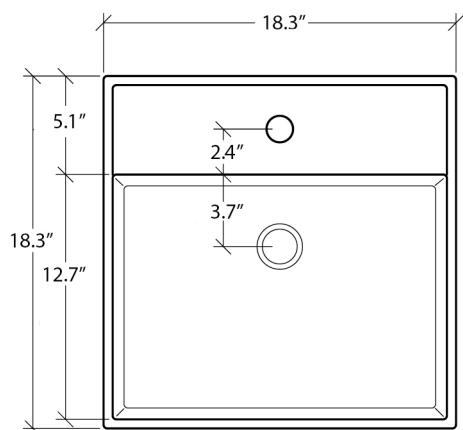

Finishes:

 Glossy White

SKU# | Options:

- LVQ 803 | Glossy White

* WS Bath Collections reserves the right to revise dimensions or information on this sheet without notice

Collection Ceramica	Model LVQ 803	Dimensions Metric <i>1 inch = 2.54 cm</i> <i>1 inch = 25.4 mm</i>	 1051 Lea Drive - Collegeville, PA 19426 Tel. 215 513 9400 - Fax 610 831 0215 www.ws bathcollections.com - info@ws bathcollections.com
---------------------------------	---------------------------	---	---

Collection
Ceramica

Model |
LVQ 803

Dimensions Metric

1 inch = 2.54 cm
1 inch = 25.4 mm

WS[®]
BATH
COLLECTIONS

1051 Lea Drive - Collegeville, PA 19426
Tel. 215 513 9400 - Fax 610 831 0215
www.ws bathcollections.com - info@ws bathcollections.com

Silicone (optional)

Collection
Ceramica

Model |
LVQ 803

Dimensions Metric

1 inch = 2.54 cm
1 inch = 25.4 mm

1051 Lea Drive - Collegeville, PA 19426
Tel. 215 513 9400 - Fax 610 831 0215

www.ws bathcollections.com - info@ws bathcollections.com