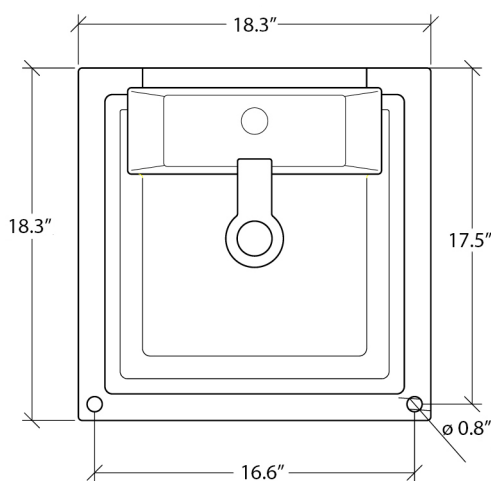

LVQ 803

Features

- Bathroom Sink
- Made of Ceramic
- In Glossy White
- With Overflow
- Countertop (Vessel) Installation
- Made in Italy

Related Items:

- WSBC 53991 | Push Waste Drain
- WSBC 53922 | Decorative Trap

Finishes:

 Glossy White

SKU# | Options:

- LVQ 803 | Glossy White

* WS Bath Collections reserves the right to revise dimensions or information on this sheet without notice

Collection Ceramica	Model LVQ 803	Dimensions Metric <i>1 inch = 2.54 cm</i> <i>1 inch = 25.4 mm</i>	 1051 Lea Drive - Collegeville, PA 19426 Tel. 215 513 9400 - Fax 610 831 0215 www.ws bathcollections.com - info@ws bathcollections.com
---------------------------------	---------------------------	---	---

Collection
Ceramica

Model |
LVQ 803

Dimensions Metric

1 inch = 2.54 cm
1 inch = 25.4 mm

WS[®]
BATH
COLLECTIONS

1051 Lea Drive - Collegeville, PA 19426
Tel. 215 513 9400 - Fax 610 831 0215
www.ws bathcollections.com - info@ws bathcollections.com

Silicone (optional)

Collection
Ceramica

Model |
LVQ 803

Dimensions Metric

1 inch = 2.54 cm
1 inch = 25.4 mm

1051 Lea Drive - Collegeville, PA 19426
Tel. 215 513 9400 - Fax 610 831 0215

www.ws bathcollections.com - info@ws bathcollections.com