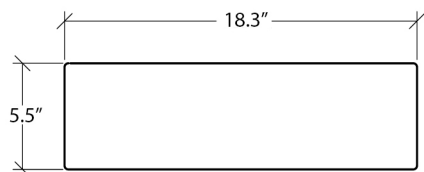

Finishes:

 Glossy White

SKU# | Options:

- LVQ 803 | Glossy White

* WS Bath Collections reserves the right to revise dimensions or information on this sheet without notice

Collection Ceramica	Model LVQ 803	Dimensions Metric <i>1 inch = 2.54 cm</i> <i>1 inch = 25.4 mm</i>	 1051 Lea Drive - Collegeville, PA 19426 Tel. 215 513 9400 - Fax 610 831 0215 www.ws bathcollections.com - info@ws bathcollections.com
---------------------------------	---------------------------	---	---

Collection
Ceramica

Model |
LVQ 803

Dimensions Metric

1 inch = 2.54 cm
1 inch = 25.4 mm

WS[®]
BATH
COLLECTIONS

1051 Lea Drive - Collegeville, PA 19426
Tel. 215 513 9400 - Fax 610 831 0215
www.ws bathcollections.com - info@ws bathcollections.com

Silicone (optional)

Collection
Ceramica

Model |
LVQ 803

Dimensions Metric

1 inch = 2.54 cm
1 inch = 25.4 mm

1051 Lea Drive - Collegeville, PA 19426
Tel. 215 513 9400 - Fax 610 831 0215

www.ws bathcollections.com - info@ws bathcollections.com