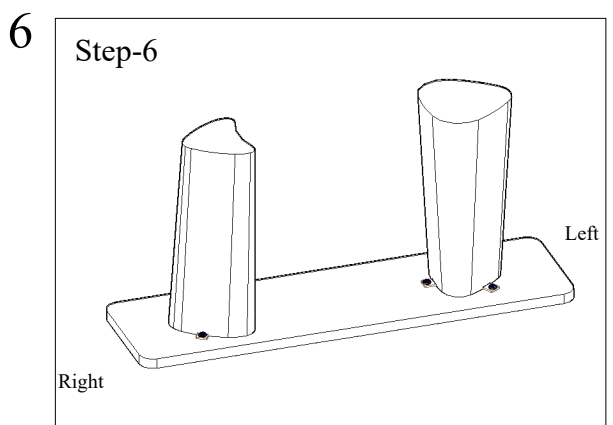

## ASSEMBLY INSTRUCTION

### CONSOLE TABLE

S. No.	Product Image	Description	Qty.
1.		Wood Top	1
2.		Wood Leg	1
3.		Wood Leg	1
4.		Bolt (8mm x 20mm)	6
5.		Washer	6
6.		AllenKey	1

**Note-**  
Level Adjustment-In case the item is not leveled ,you can use the levelers to adjust.