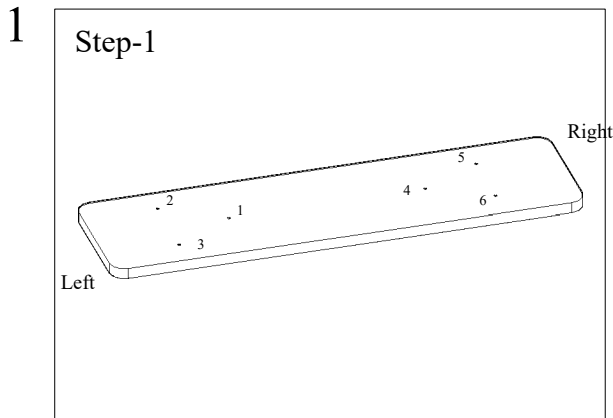

## ASSEMBLY INSTRUCTION

### CONSOLE TABLE

S. No.	Product Image	Description	Qty.
1.		Wood Top	1
2.		Wood Leg	1
3.		Wood Leg	1
4.		Bolt (8mm x 20mm)	6
5.		Washer	6
6.		AllenKey	1

**Note-**  
Level Adjustment-In case the item is not leveled ,you can use the levelers to adjust.