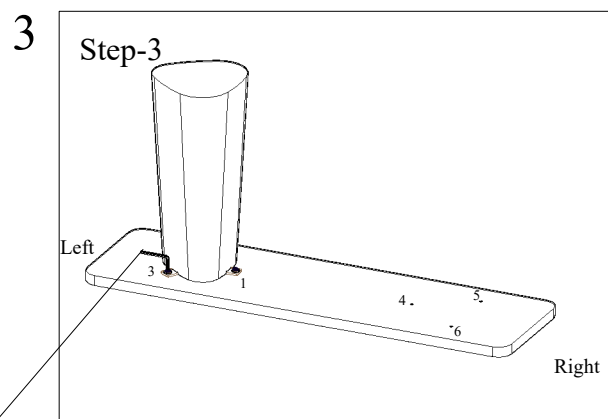

## ASSEMBLY INSTRUCTION

### CONSOLE TABLE

S. No.	Product Image	Description	Qty.
1.		Wood Top	1
2.		Wood Leg	1
3.		Wood Leg	1
4.		Bolt (8mm x 20mm)	6
5.		Washer	6
6.		AllenKey	1

**Note-**  
Level Adjustment-In case the item is not leveled ,you can use the levelers to adjust.