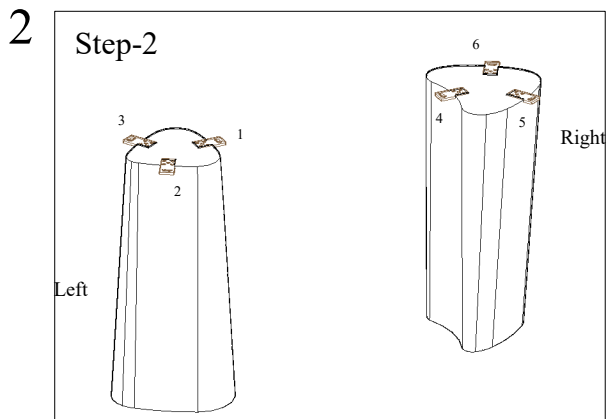

## ASSEMBLY INSTRUCTION

### CONSOLE TABLE

S. No.	Product Image	Description	Qty.
1.		Wood Top	1
2.		Wood Leg	1
3.		Wood Leg	1
4.		Bolt (8mm x 20mm)	6
5.		Washer	6
6.		AllenKey	1

**Note-**  
Level Adjustment-In case the item is not leveled ,you can use the levelers to adjust.