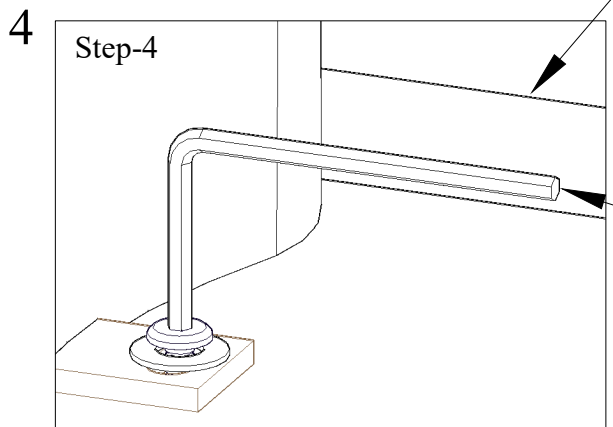

## ASSEMBLY INSTRUCTION

### CONSOLE TABLE

S. No.	Product Image	Description	Qty.
1.		Wood Top	1
2.		Wood Leg	1
3.		Wood Leg	1
4.		Bolt (8mm x 20mm)	6
5.		Washer	6
6.		AllenKey	1

**Note-**  
Level Adjustment-In case the item is not leveled ,you can use the levelers to adjust.