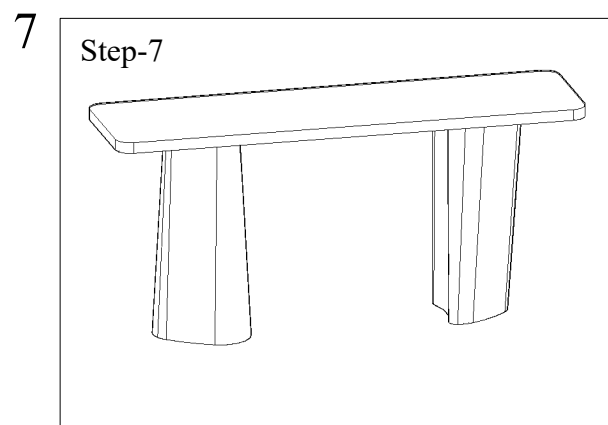

## ASSEMBLY INSTRUCTION

### CONSOLE TABLE

S. No.	Product Image	Description	Qty.
1.		Wood Top	1
2.		Wood Leg	1
3.		Wood Leg	1
4.		Bolt (8mm x 20mm)	6
5.		Washer	6
6.		AllenKey	1

**Note-**  
Level Adjustment-In case the item is not leveled ,you can use the levelers to adjust.