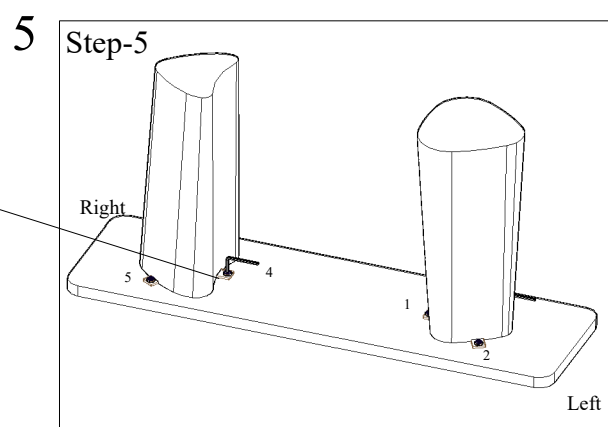

## ASSEMBLY INSTRUCTION

### CONSOLE TABLE

S. No.	Product Image	Description	Qty.
1.		Wood Top	1
2.		Wood Leg	1
3.		Wood Leg	1
4.		Bolt (8mm x 20mm)	6
5.		Washer	6
6.		AllenKey	1

**Note-**  
Level Adjustment-In case the item is not leveled ,you can use the levelers to adjust.