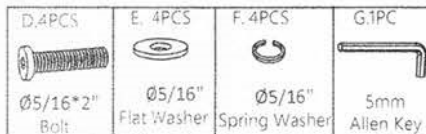

Ø5/16\*2"  
Bolt

E. 9PCS

Ø5/16"  
Flat Washer

F. 9PCS

Ø5/16"  
Spring Washer

G. 1PC

5mm  
Allen Key

Setp 1

Setp 2

DO NOT TIGHTEN SCREWS UNTIL COMPLETELY ASSEMBLED!