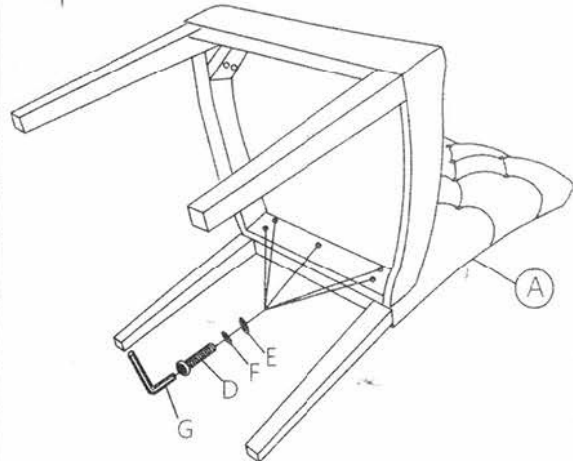

## DINING CHAIR

A. 1PC

Chair Back

B. 1PC

Chair Seat

C. 2PCS

Front Legs

D. 9PCS

Ø5/16\*2"  
Bolt

E. 9PCS

Ø5/16"  
Flat Washer

F. 9PCS

Ø5/16"  
Spring Washer

G. 1PC

5mm  
Allen Key

Setp 1

Setp 2

DO NOT TIGHTEN SCREWS UNTIL COMPLETELY ASSEMBLED!