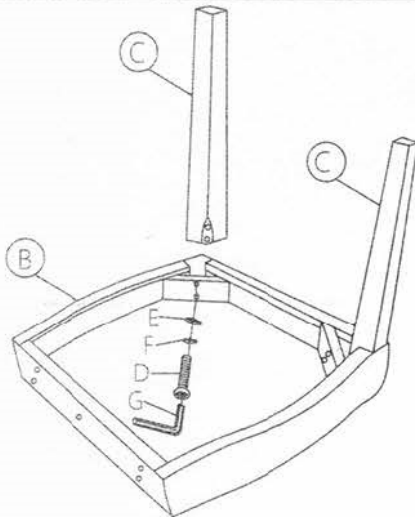

## DINING CHAIR

A. 1PC

Chair Back

B. 1PC

Chair Seat

C. 2PCS

Front Legs

D. 9PCS

Ø5/16\*2"  
Bolt

E. 9PCS

Ø5/16"  
Flat Washer

F. 9PCS

Ø5/16"  
Spring Washer

G. 1PC

5mm  
Allen Key

Setp 1

Setp 2

DO NOT TIGHTEN SCREWS UNTIL COMPLETELY ASSEMBLED!