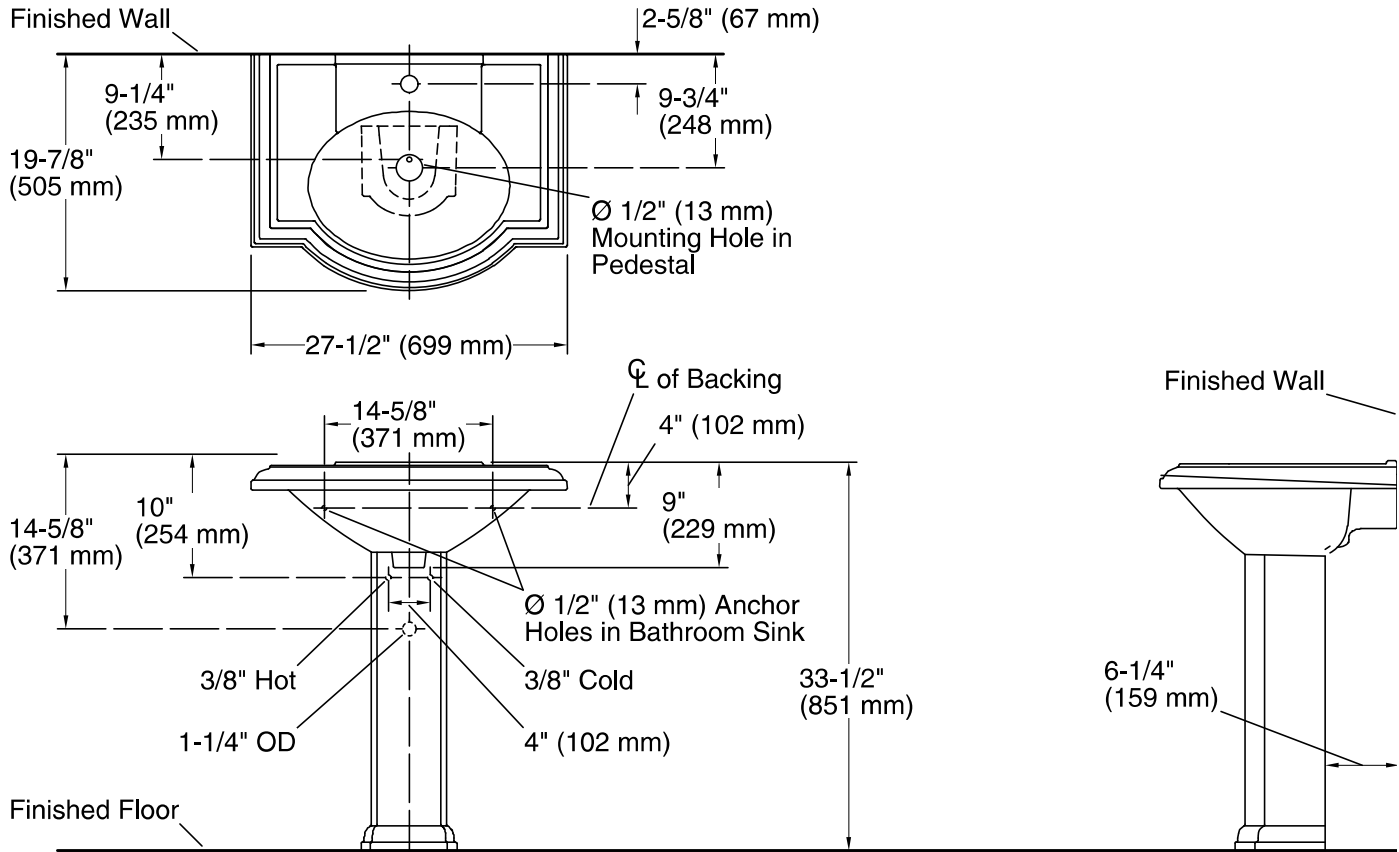

Devonshire®
Pedestal Bathroom Sink
K-2294-1

Features

- Single faucet hole.
- Oval basin.
- Overflow drain.
- Combination consists of the K-2295-1 basin and the K-2288 pedestal.
- Coordinates with other products in the Devonshire collection.

Material

- Vitreous china.

Installation

- Pedestal.

Recommended Products/Accessories

- K-7605-P Angle Supply with Stop (pair)
- K-8998 P-Trap
- K-23726 Drain treatment
- K-23725 Cast iron cleaner

Optional Products/Accessories

- 1041816 Hardware kit, Hollow Wall

Included Components

Product consists of:

- K-2295-1 Pedestal Bathroom Sink Basin
- K-2288 Bathroom Sink Pedestal

Additional Components:

- Accessory pack
- rubber pads

Codes/Standards

Technical Information

All product dimensions are nominal.

Bowl configuration:	Single
Installation:	Pedestal
Bowl area (Only):	Length: 17" (432 mm) Width: 12" (305 mm) Water depth: 4-7/8" (124 mm)
Number of deck holes:	1
Faucet hole(s):	1-3/8" (35 mm)
Drain hole:	1-3/4" (44 mm)