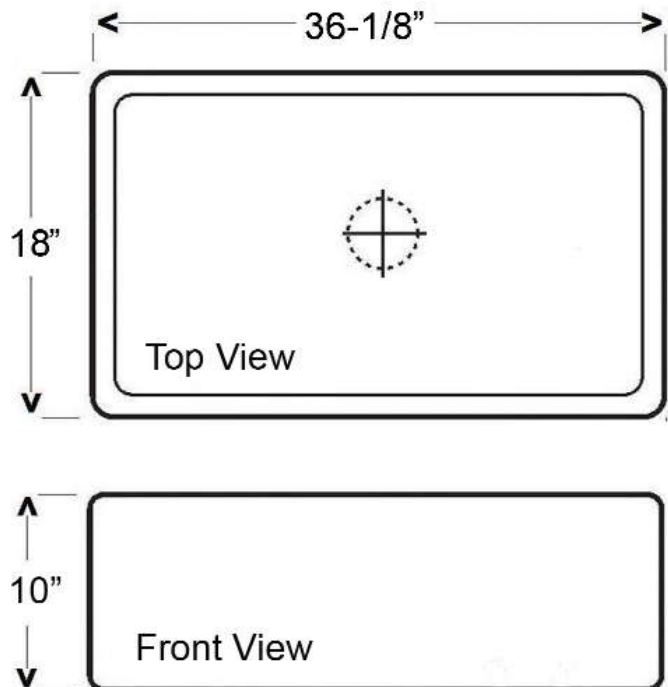

**36" HAYLEY SINGLE
BOWL FARMER SINK**

Cat. No
FS36

W: 36-1/8"
D: 18"
H: 10"

Features:

- ▶ Constructed of Fireclay
- ▶ Made in Italy
- ▶ Hollow walls reduce weight
- ▶ Finished on all 4 sides
- ▶ Single Bowl
- ▶ Rounded interior corners easy for cleaning
- ▶ Flange extension needed for disposal
- ▶ Accommodates 3-1/2" drain

Interior Bowl Dimensions:

Basin Interior: 33-1/8" X 15-1/8"

Basin Depth: 8-1/2"

Dimensions of fixture are nominal and may vary within the range of tolerances established by ANSI Standard A112.19.2.2013. Dimensions and specifications subject to change without notice.