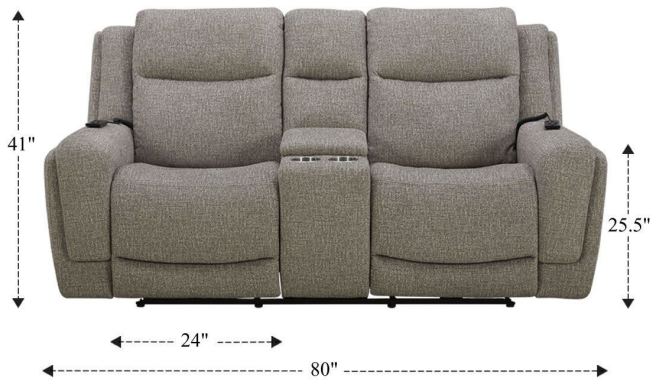

# Console Loveseat with Heat, Massage & Speaker P3

Overall Dimensions	80" x 39" x 41"
Overall Width	80"
Overall Depth	39"
Overall Height	41"
Overall Weight	242 lbs.
Fully Reclined	65.5"
Distance from Wall	25.5"
Back of Seat to end of Chaise	41"
Leg Height (Distance from Foot Rest to Floor in Full Recline)	29.5"
Head Height (Distance from Headrest to Floor in Full Recline)	30.5"

Seat Width	24"
Seat Depth	21"
Seat Height	21"
Arm Width	10"
Arm Depth	26.5"
Arm Height	25.5"
Back Width	24"
Back Height	25"
Headrest Extended from Back	9"