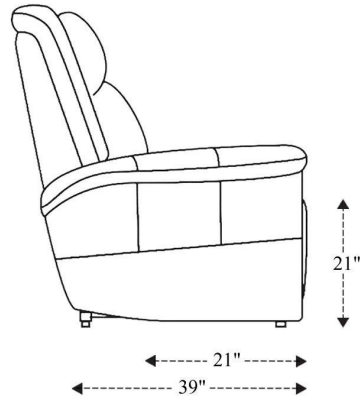

# Console Loveseat with Heat, Massage & Speaker P3

Overall Dimensions	80" x 39" x 41"
Overall Width	80"
Overall Depth	39"
Overall Height	41"
Overall Weight	242 lbs.
Fully Reclined	65.5"
Distance from Wall	25.5"
Back of Seat to end of Chaise	41"
Leg Height (Distance from Foot Rest to Floor in Full Recline)	29.5"
Head Height (Distance from Headrest to Floor in Full Recline)	30.5"

Seat Width	24"
Seat Depth	21"
Seat Height	21"
Arm Width	10"
Arm Depth	26.5"
Arm Height	25.5"
Back Width	24"
Back Height	25"
Headrest Extended from Back	9"