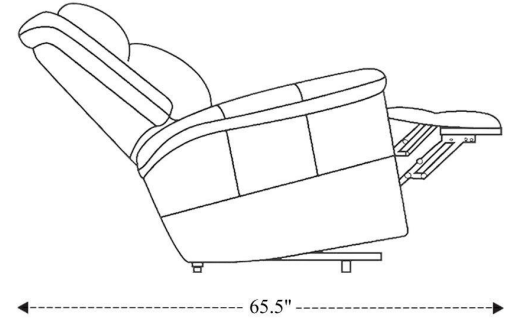

# Console Loveseat with Heat, Massage & Speaker P3

Overall Dimensions	80" x 39" x 41"
Overall Width	80"
Overall Depth	39"
Overall Height	41"
Overall Weight	242 lbs.
Fully Reclined	65.5"
Distance from Wall	25.5"
Back of Seat to end of Chaise	41"
Leg Height (Distance from Foot Rest to Floor in Full Recline)	29.5"
Head Height (Distance from Headrest to Floor in Full Recline)	30.5"

Seat Width	24"
Seat Depth	21"
Seat Height	21"
Arm Width	10"
Arm Depth	26.5"
Arm Height	25.5"
Back Width	24"
Back Height	25"
Headrest Extended from Back	9"