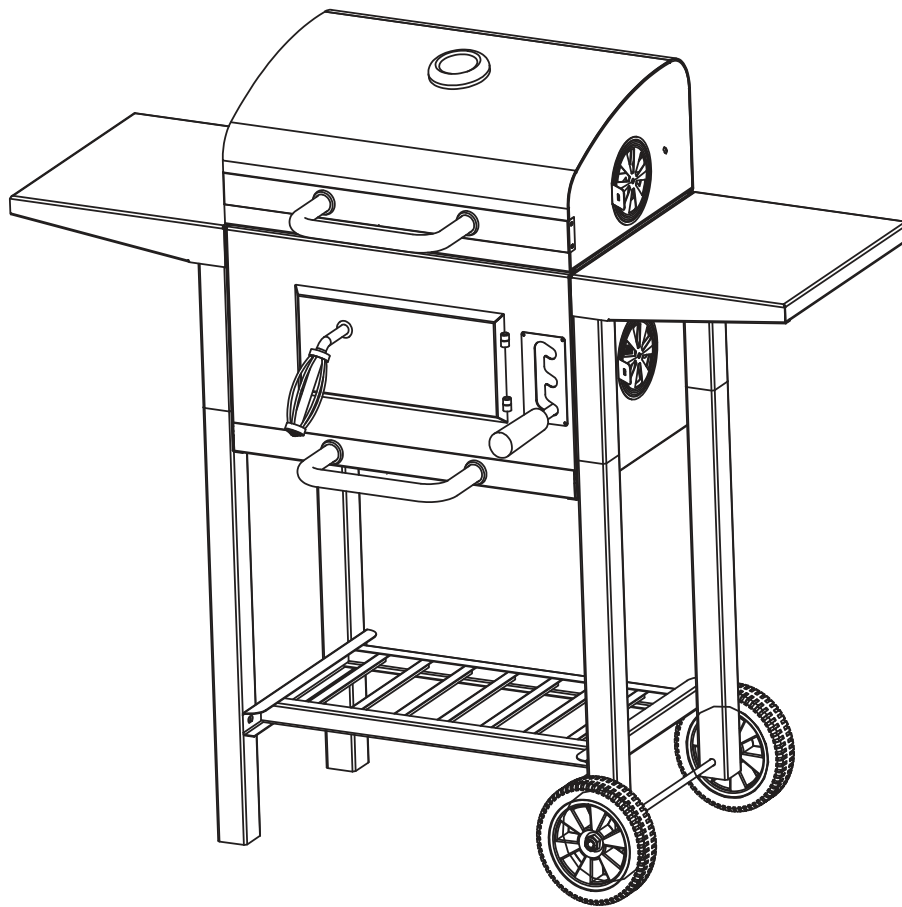

## SQUARE CHARCOAL BARBECUE GRILL

1. The barbecue shall be heated up and the fuel kept red hot for at least 30 min prior to the first cooking.
2. Do not cook before the fuel has a coating of ash.
3. WARNING! This barbecue will become very hot, do not move it during operation.
4. Do not use indoors!
5. WARNING! Do not use spirit or petrol for lighting or re-lighting!
6. WARNING! Keep children and pets away.