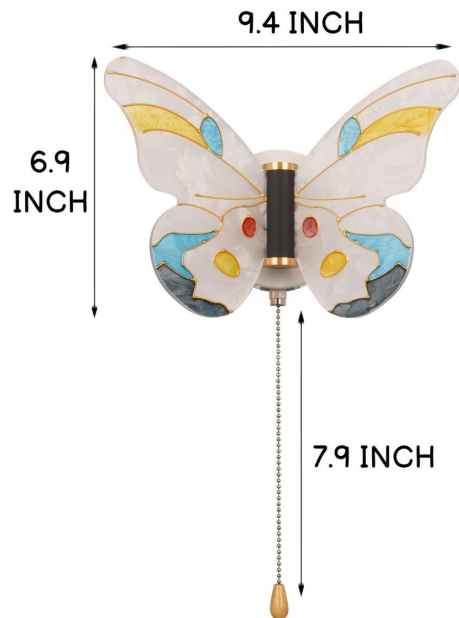

# PRODUCT DIMENSION

**LED light source**  
(Including 3 color light bulb)

Material: Acrylic+Iron  
Control mode: Zipper switch