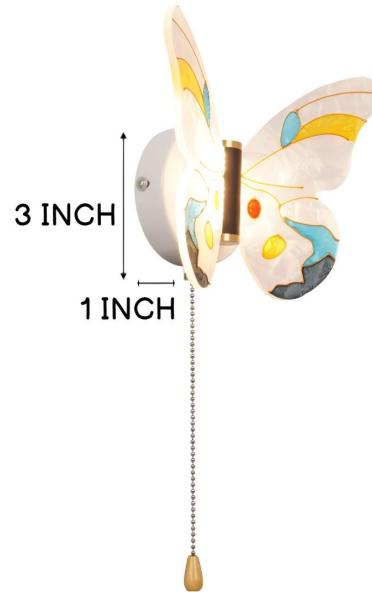

# PRODUCT DIMENSION

**LED light source**  
(Including 3 color light bulb)

Material: Acrylic+Iron  
Control mode: Zipper switch