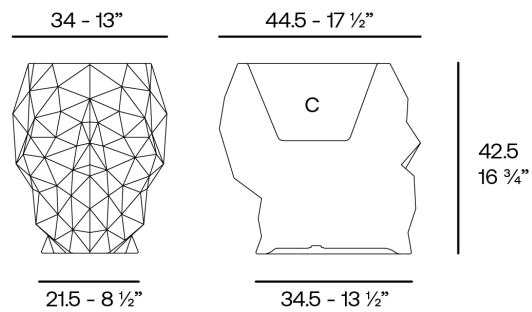

## Skull planter 45x34x43

by Teresa Sapey

Skull is a celebration of bold beauty and intrigue. Inspired by the skulls that caught her attention on various trips, Sapey has created a series of pieces that blend art and functionality. Each element radiates an aura of intrigue and unique style, destined to become the center of attention.

### Description

Weight: 3.8 Kg

Skull. Planter 40  
Skull. Maceta 40  
C = 24 x 30 x 15 - 9 1/2" x 11 3/4" x 6"  
4.8 L  
1 1/3 gal  
46101A