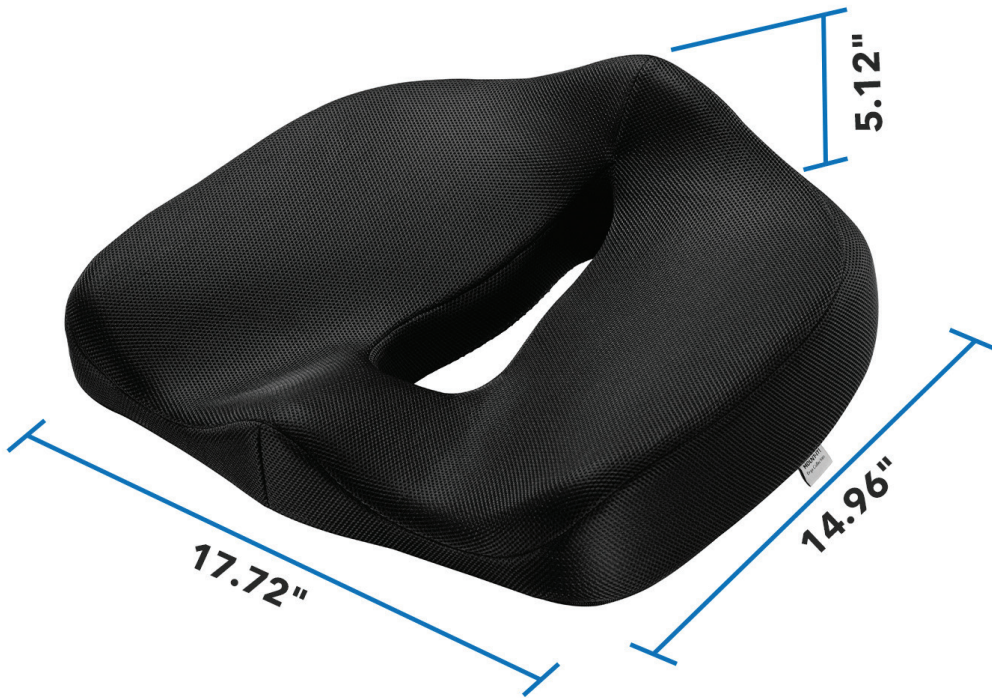

MOUNT-IT!

Ergo Collection

MI-1103

Premium Comfort Seat Cushion

Enhance your sitting experience and improve posture with this premium seat cushion, designed with a combination of memory foam and gel. The memory foam filling conforms to your body contours and effectively reduces pressure on the tailbone, relieving discomfort and promoting proper spinal alignment.

- Non-slip bottom ensures stability on any chair
- Integrated carrying handle for easy transport
- Washable cover is made from breathable mesh fabric

MEMORY FOAM
/ COOLING GEL

WASHABLE
COVER

ERGONOMIC

Features Video

MI-1103

Premium Comfort Seat Cushion

MOUNT-IT!

Ergo Collection

Memory foam /
cooling gel

Breathable mesh

SPECIFICATIONS

Size:	17.72" x 14.96" x 5.12"/2.75"
Filling:	Memory foam & gel
Washable Cover:	Yes