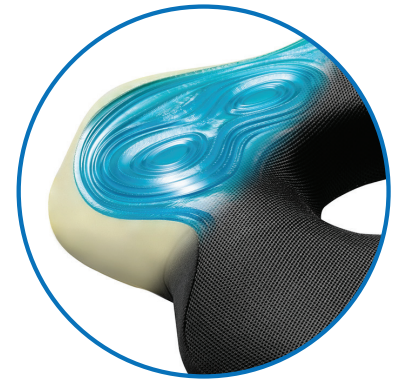

MOUNT-IT!

Ergo Collection

MI-1103

Premium Comfort Seat Cushion

Enhance your sitting experience and improve posture with this premium seat cushion, designed with a combination of memory foam and gel. The memory foam filling conforms to your body contours and effectively reduces pressure on the tailbone, relieving discomfort and promoting proper spinal alignment.

- Non-slip bottom ensures stability on any chair
- Integrated carrying handle for easy transport
- Washable cover is made from breathable mesh fabric

MEMORY FOAM
/ COOLING GEL

WASHABLE
COVER

ERGONOMIC

Features Video

MI-1103

Premium Comfort Seat Cushion

MOUNT-IT!

Ergo Collection

Memory foam /
cooling gel

Breathable mesh

SPECIFICATIONS

Size:	17.72" x 14.96" x 5.12"/2.75"
Filling:	Memory foam & gel
Washable Cover:	Yes