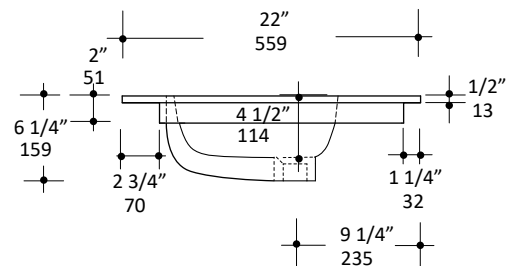

Specifications:

Installation:	Vanity-top
Exterior Dimensions:	60" w x 22" d x 6 1/4" h
Material:	Solid surface
Weight:	Matte white - 58 lbs Gloss white - 80 lbs
Overflow:	Yes
Finishes:	M - Matte white G - Gloss white
Faucet Holes:	00 - no hole 01 - one centered hole 02 - two hole - center and right, 4" spread 03 - three hole, 8" spread
Faucet Hole Size:	Ø 1 3/8"
Drain Hole Size:	Ø 1 3/4"
Cutout Size:	58" x 20" (template available upon request)

LACAVA reserves the right to revise any dimension or information on this sheet without notice. Dimensions are nominal and may vary within an industry accepted tolerance of 1/4".
Drawings provided herein are meant to give the user an idea of the product and are not made to scale.
Revised: 8/12/2019