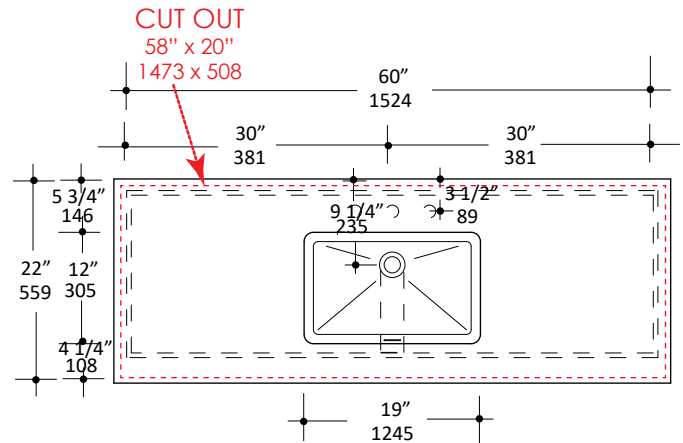

Specifications:

Installation:	Vanity-top
Exterior Dimensions:	60" w x 22" d x 6 1/4" h
Material:	Solid surface
Weight:	Matte white - 58 lbs Gloss white - 80 lbs
Overflow:	Yes
Finishes:	M - Matte white G - Gloss white
Faucet Holes:	00 - no hole 01 - one centered hole 02 - two hole - center and right, 4" spread 03 - three hole, 8" spread
Faucet Hole Size:	Ø 1 3/8"
Drain Hole Size:	Ø 1 3/4"
Cutout Size:	58" x 20" (template available upon request)

LACAVA reserves the right to revise any dimension or information on this sheet without notice. Dimensions are nominal and may vary within an industry accepted tolerance of 1/4".
Drawings provided herein are meant to give the user an idea of the product and are not made to scale.
Revised: 8/12/2019