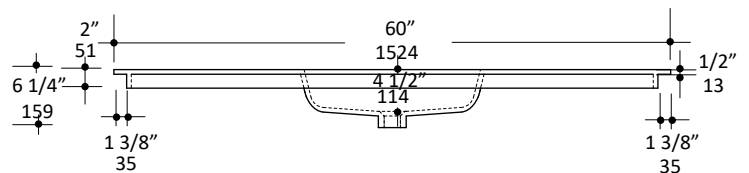

Specifications:

Installation:	Vanity-top
Exterior Dimensions:	60" w x 22" d x 6 1/4" h
Material:	Solid surface
Weight:	Matte white - 58 lbs Gloss white - 80 lbs
Overflow:	Yes
Finishes:	M - Matte white G - Gloss white
Faucet Holes:	00 - no hole 01 - one centered hole 02 - two hole - center and right, 4" spread 03 - three hole, 8" spread
Faucet Hole Size:	Ø 1 3/8"
Drain Hole Size:	Ø 1 3/4"
Cutout Size:	58" x 20" (template available upon request)

LACAVA reserves the right to revise any dimension or information on this sheet without notice. Dimensions are nominal and may vary within an industry accepted tolerance of 1/4".
Drawings provided herein are meant to give the user an idea of the product and are not made to scale.
Revised: 8/12/2019