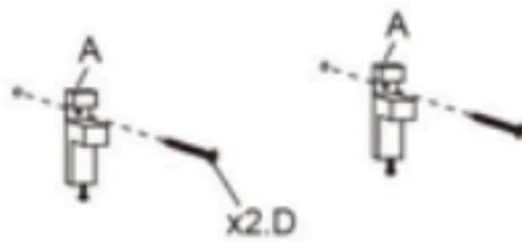

PACK CONTAINS

1 shelf · 2 brackets · screws · wall plugs

1/2

3

4

4/5