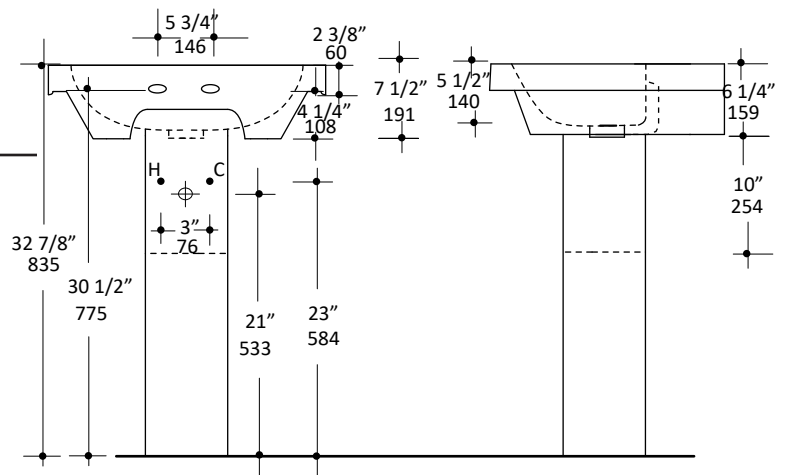

Specifications:

Installation:	Wall-mount, vanity-top, or drop-in
Exterior Dimensions:	23 5/8" w x 19 3/4" d x 7 1/2" h
Material:	Porcelain
Weight:	46 lbs
Overflow:	Yes
Finishes:	001 - White
Faucet Holes:	01 - one centered hole 02 - two hole - center and right, 4" spread 03 - three hole, 8" spread
Faucet Hole Size:	Ø 1 3/8"
Drain Hole Size:	Ø 1 3/4"
Cut-out Size Options:	Vanity-top: 6" x 10" Drop-in: (template available upon request)

LACAVA reserves the right to revise any dimension or information on this sheet without notice. Dimensions are nominal and may vary within an industry accepted tolerance of 1/4".
 Drawings provided herein are meant to give the user an idea of the product and are not made to scale.
 Revised: 2/12/2019