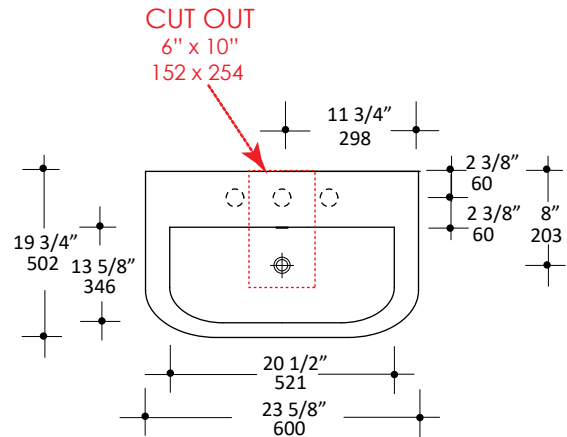

Features:

- Porcelain sink with overflow
- Most standard American drains can also be used
- Unglazed back wall
- Wall-mounting bolts are included
- It must be installed against a wall on the back