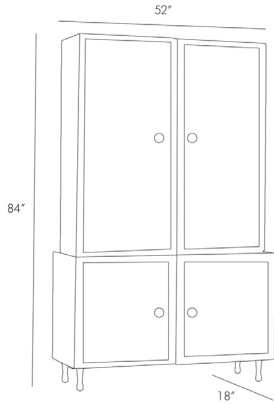

## KILPATRICK TALL CABINET

5523

H: 84 IN, W: 52 IN, D: 18 IN

Ebony

Contract Suitable As Is

Bold and burnished, the Kilpatrick Cabinet is a heritage piece with contemporary flair. The striking contrast between the rich ebony stained oak finish and earthy burnished gold leaf lends dimension to the traditional silhouette. Fine details like cast brass hardware, European hinges and foot levelers are thoughtful design elements that elevate the overall functionality.

### APPEARANCE

Material	Brass, Oak Wood
Finish	Antique Brass, Ebony
Top Coat/Sealant	true
Adjustable Shelf Count	5
Drawer Count	2
Fixed Shelf Count	3
Pull	1.5" Dia
Total Shelf Count	8

### DIMENSIONS

Foot Print	W: 47 IN, D: 14 IN
Cabinet Interior	H: 49 IN, W: 46 IN, D: 14 IN
Drawer Interior	H: 4 IN, W: 22.5 IN, D: 11.5 IN
Shelf	H: 1 IN, W: 43 IN, D: 14 IN
Clearance	6