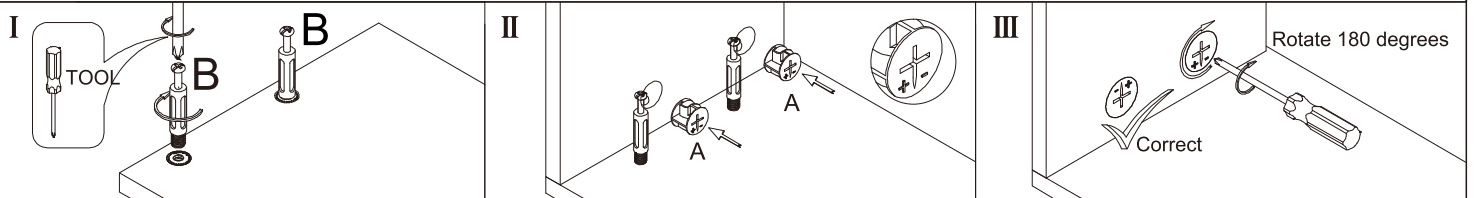

Disassembly and installation of accessories

A 56PCS	B 56PCS	C 24PCS	D 12PCS	E 6PCS	 Tools Recommended
 15*10mm	 6*28mm	 3.5*14mm	 3.5*40mm		
F 2PCS	G 10PCS				
 6X25mm