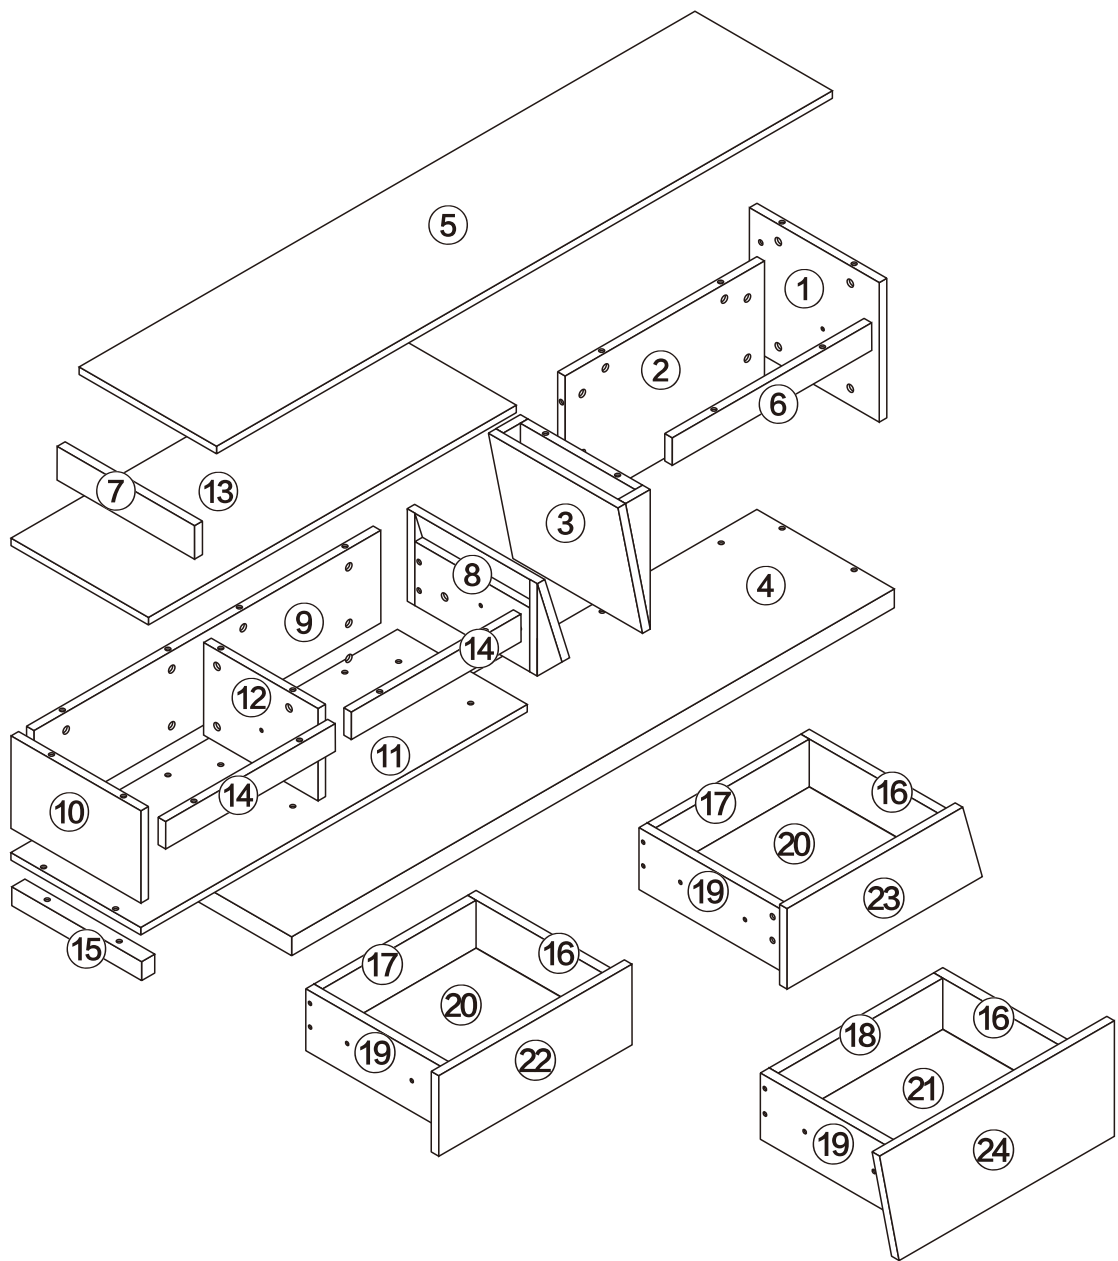

Retractable TV cabinet

L1800/2700*W400*H390MM

Installation Instructions

Notes: Don't tighten screws completely at first, just in case parts were assembled wrongly and need disassemble. Tighten screws at last when all parts are put together.

E	6PCS
	
Three-section Rail	

3

E₁X6
CX2X6

C	12PCS	E ₁	6PCS
			
3.5*14mm		Three-section Rail	

4

A	2PCS
	
15*10mm	

5

A	2PCS
	
15*10mm	

10

A	4PCS
	
15*10mm	

11

A	8PCS
	
15*10mm	

12

A	2PCS
	
15*10mm	

13

A	8PCS
	
15*10mm	

E₂x4

Cx8

C	8PCS	E₂	4PCS
			
3.5*14mm		Three-section Rail	

18

Dx4

A	4PCS	D	4PCS
			
15*10mm		3.5*40mm	

19

E₂x6