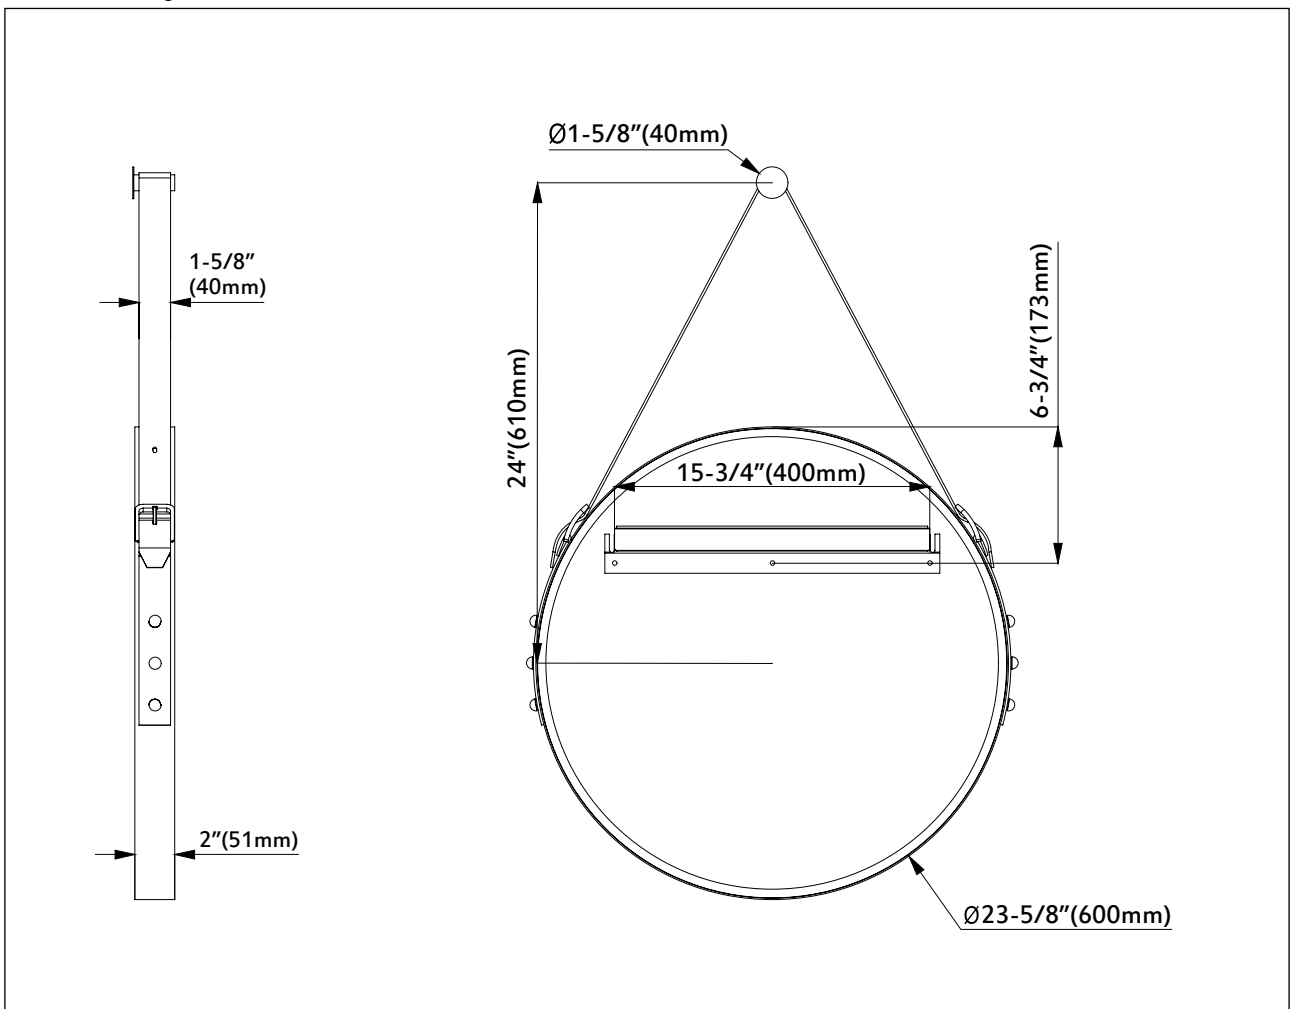

# 24 " Wall Mirror INSTALLATION GUIDE

---

# 24 " Wall Mirror INSTALLATION GUIDE

RECOMMENDED TOOLS	
	 <p><b>Attention:</b> for easy installation, you will need:</p> <ol style="list-style-type: none"><li>1. To read all the installation instruction completely before beginning.</li><li>2. To read all the warning, attention and maintenance information.</li></ol>

## Mirror Drawing

# 24 " Wall Mirror INSTALLATION GUIDE

---

Step 1, Select the desired position for hanging this mirror.

Step 2, Mount the wall hanger for strap onto wall, this hanger doesn't mean to support weight of mirror.