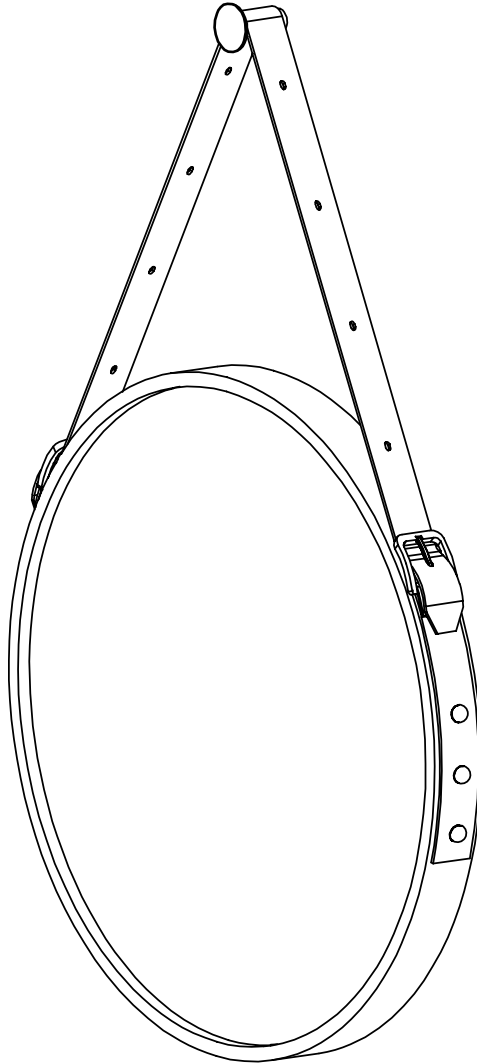

# 24 " Wall Mirror INSTALLATION GUIDE

---

# 24 " Wall Mirror INSTALLATION GUIDE

RECOMMENDED TOOLS	
	 <p><b>Attention:</b> for easy installation, you will need:</p> <ol style="list-style-type: none"><li>1. To read all the installation instruction completely before beginning.</li><li>2. To read all the warning, attention and maintenance information.</li></ol>

## Mirror Drawing

# 24 " Wall Mirror INSTALLATION GUIDE

---

Step 1, Select the desired position for hanging this mirror.

Step 2, Mount the wall hanger for strap onto wall, this hanger doesn't mean to support weight of mirror.