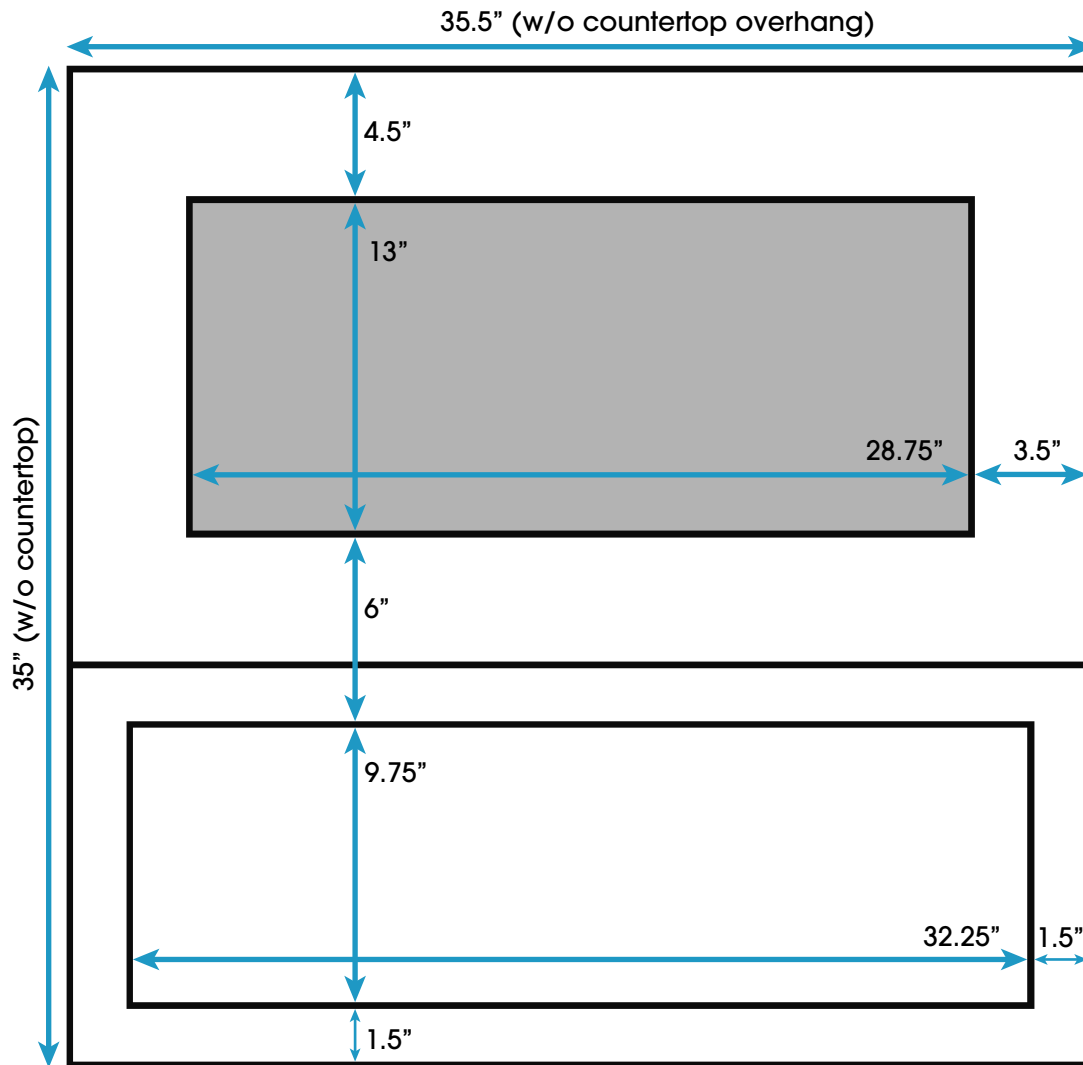

Henley 36-inch Bath Vanity (Back View)

All measurements are approximate and rounded to the nearest quarter inch
Please allow for a slight margin of error