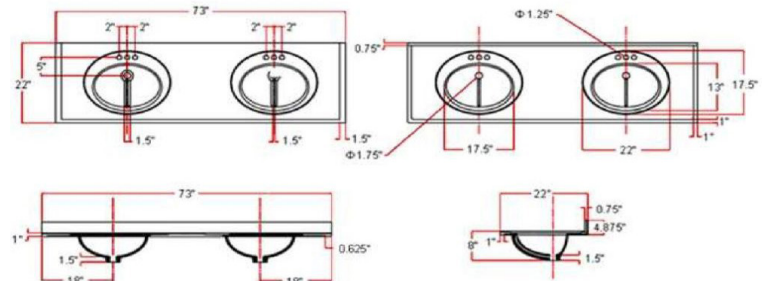

73" Cultured Marble Double Vanity Top
Solid White

SPECIFICATIONS

MATERIAL:	Cultured Marble
TOOLS NEEDED FOR INSTALLATION:	100% Silicone
ASSEMBLED DIMENSIONS:	11.74 in H x 73 in W x 22 in D
ASSEMBLED WEIGHT:	100.5 lbs
NUMBER OF MOUNTING HOLES:	3
BOWL MATERIAL:	Cultured Marble
BACK SPLASH INCLUDED:	Yes
NUMBER OF BOWLS:	2
BOWL DIMENSIONS:	5.63 in H x 12.4 in W x 18.7 in D
BOWL SHAPE:	Oval
SINK THICKNESS:	0.98in
MOUNTING TYPE:	Integrated
OVERFLOW HOLE:	Yes
VANITY TOP COLOR:	Solid White
FAUCET TYPE:	Centerset