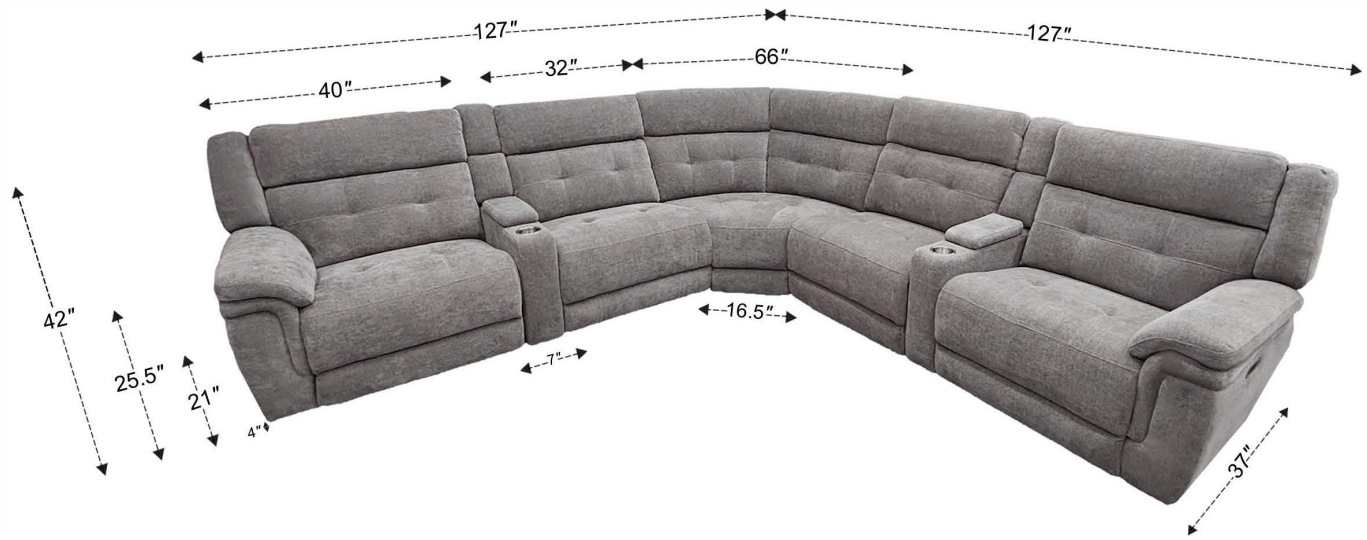

# 7 Piece Modular Power Reclining Sectional with Power Adjustable Headrests

Overall Dimensions	127" x 127" x 42"	Seat Width	21"
Overall Width	127"	Seat Depth	22"
Overall Depth	127"	Seat Height	21"
Overall Height	42"	Arm Width	11.5"
Overall Weight	496.1 lbs.	Arm Depth	24.5"
Fully Reclined	62.5"	Arm Height	25.5"
Distance from Wall	3.5"	Back Height	26"
Back of Seat to end of Chaise	40.5"	Back Depth	--
Leg Height (Distance from Foot Rest to Floor in Full Recline)	22.5"	Headrest Extended from Back	4"
Head Height (Distance from Headrest to Floor in Full Recline)	34"	Console Storage area Inside	5" x 12" x 6"